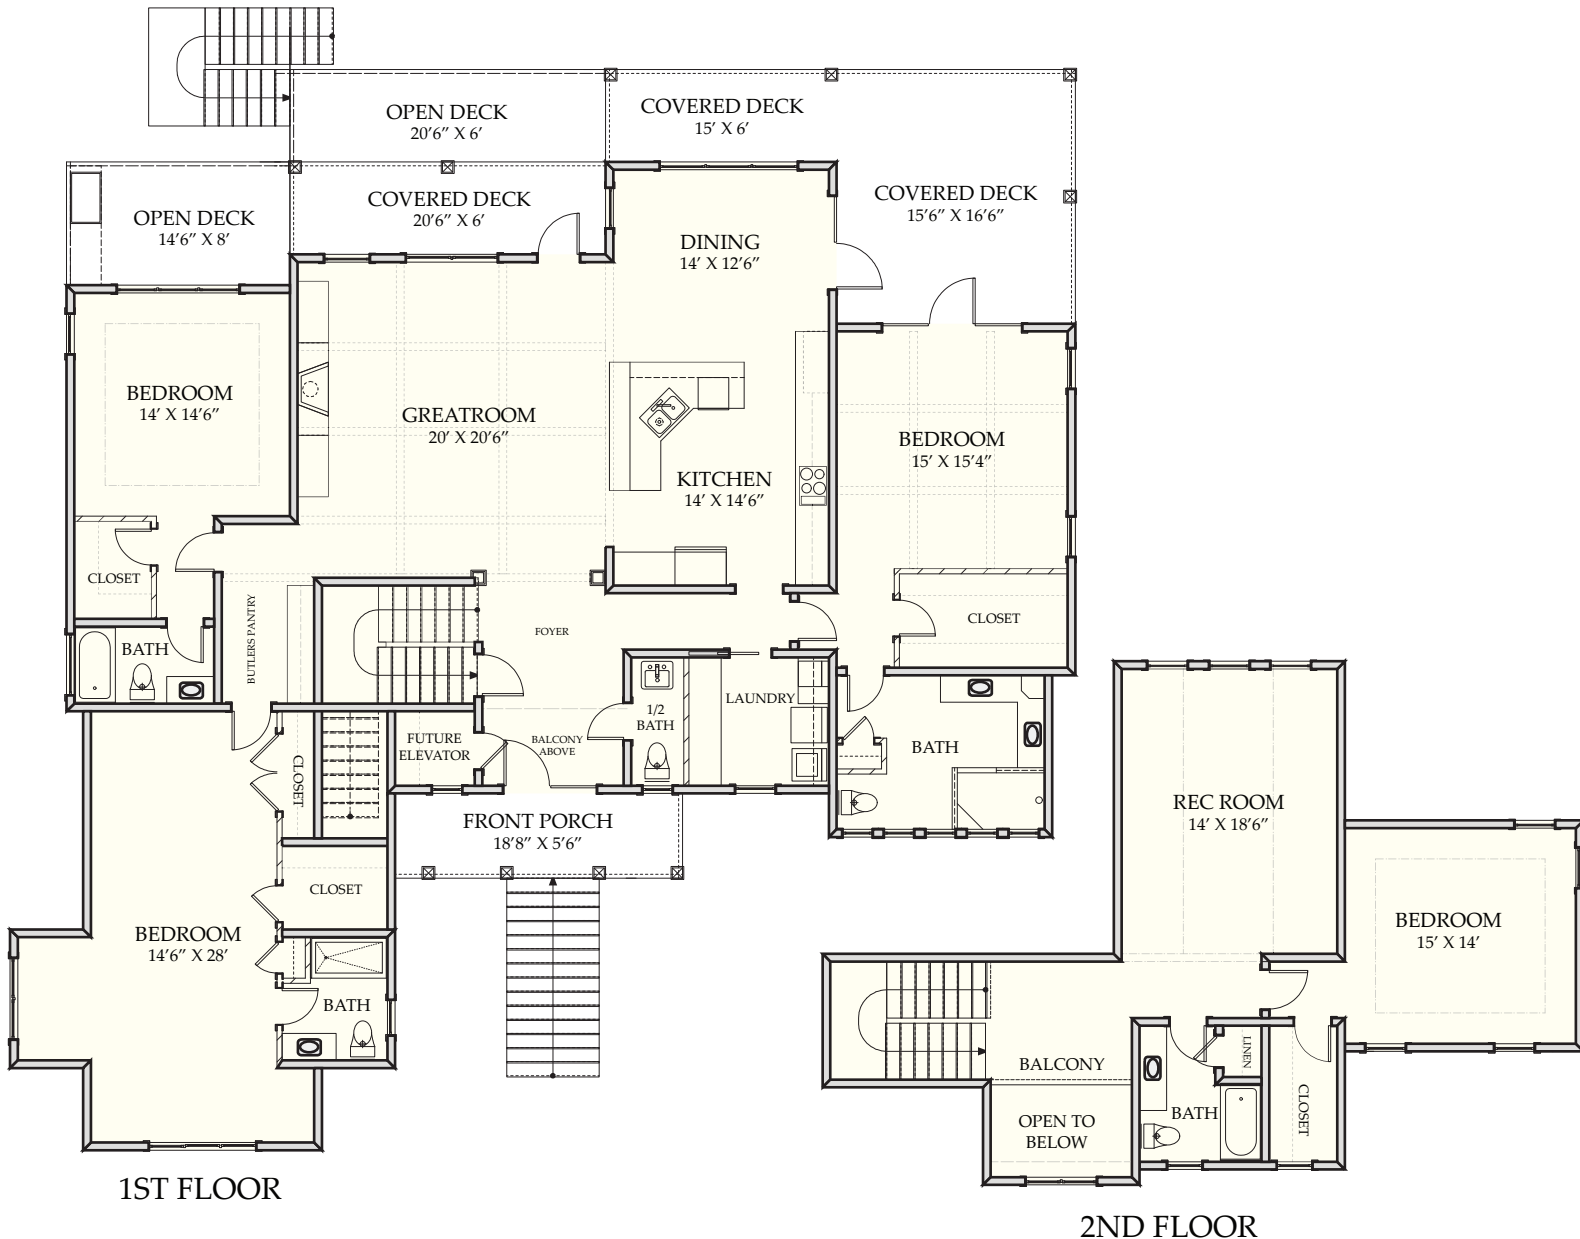

## WATERWAY HOME 170

3,614 Sq.Ft. | 4 BEDROOMS | 4-1/2 BATHS | 799 Sq.Ft DECKS

[www.CarolinaBluewaterConstruction.com](http://www.CarolinaBluewaterConstruction.com)

# WATERWAY HOME 170

3,614 Sq.Ft. | 4 BEDROOMS | 4-1/2 BATHS | 799 Sq.Ft DECKS

DIMENSIONS: 69'2" x 70'2"

Building Tomorrow with Affordable Quality Homes

910-575-7100

6934-9 Beach Dr SW, Ocean Isle Beach, NC 28469