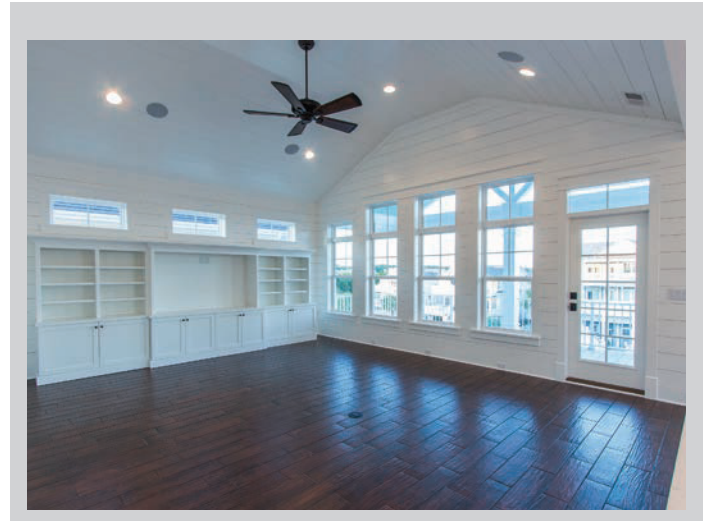

CAROLINA BLUEWATER CONSTRUCTION

Building Tomorrow with Affordable Quality Homes

910-575-7100

6934-9 Beach Dr SW, Ocean Isle Beach, NC 28469

BEACH HOME 154

2,867 Sq.Ft. | 5 BEDROOMS | 4-1/2 BATHS | 1,004 Sq.Ft DECKS

www.CarolinaBluewaterConstruction.com

BEACH HOME 154

2,867 Sq.Ft. | 5 BEDROOMS | 4-1/2 BATHS | 1,004 Sq.Ft DECKS

DIMENSIONS: 35' x 64'

Building Tomorrow with Affordable Quality Homes

910-575-7100

6934-9 Beach Dr SW, Ocean Isle Beach, NC 28469