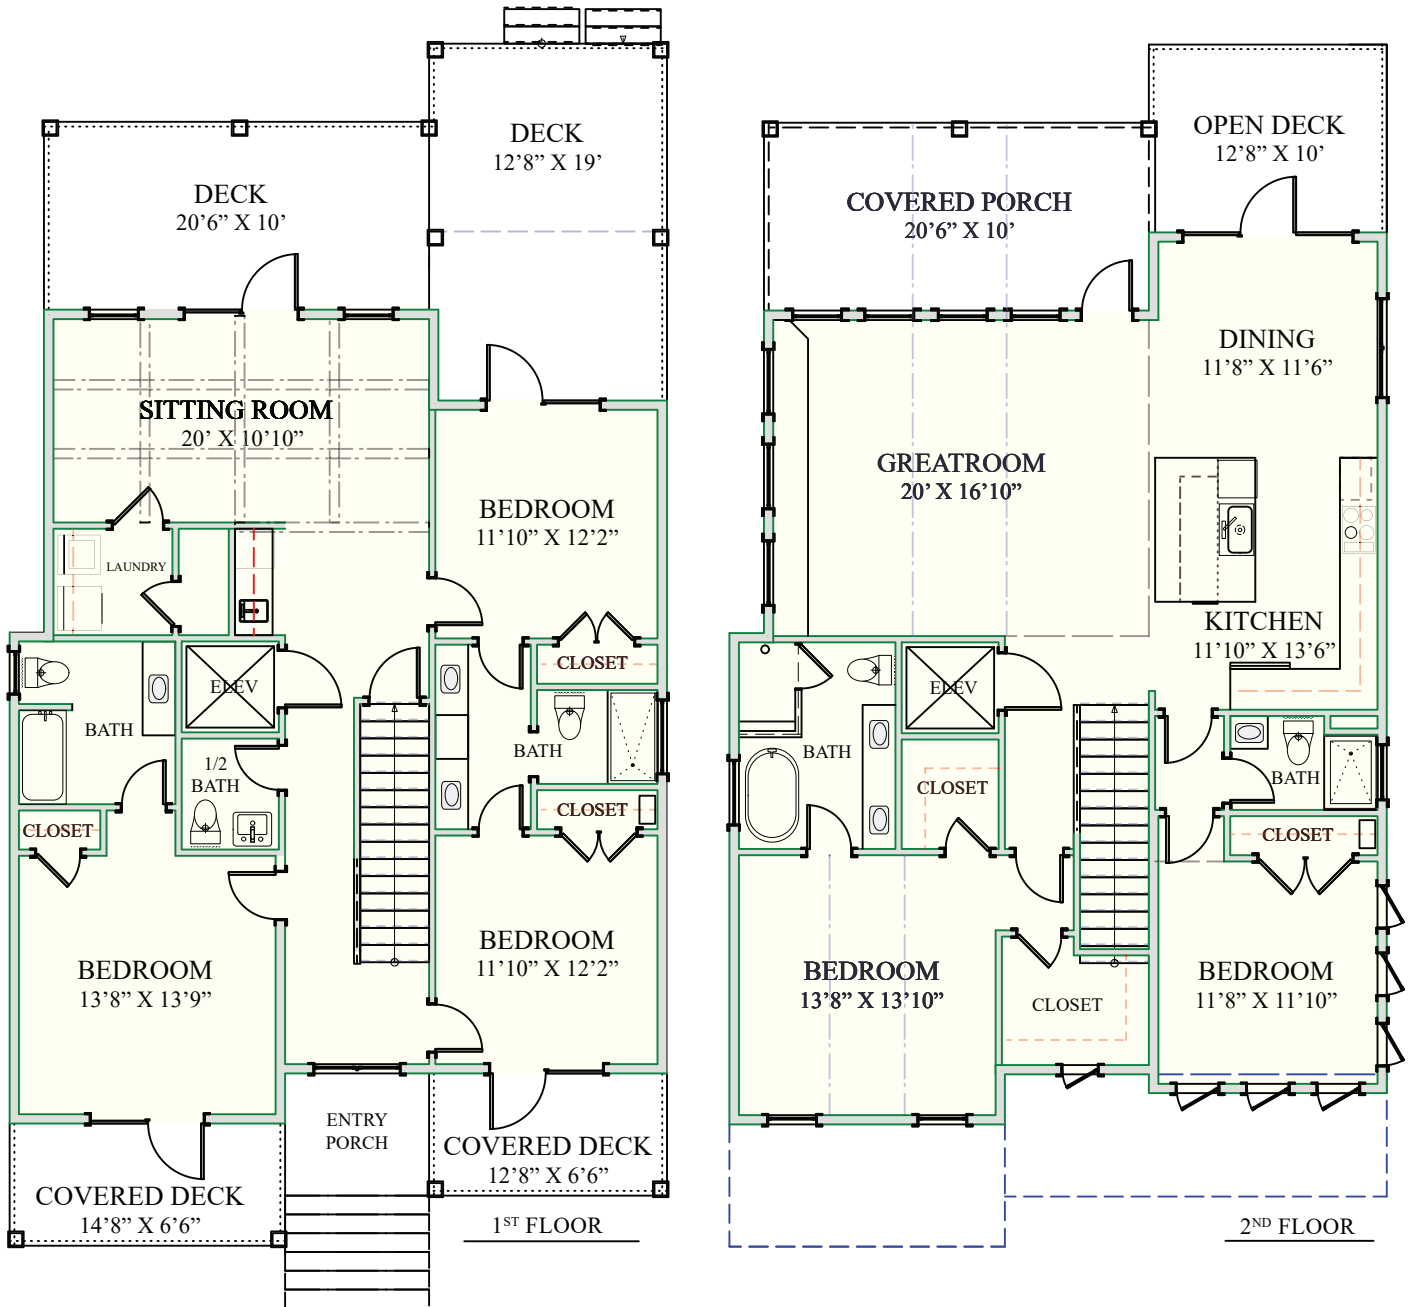

CAROLINA BLUEWATER CONSTRUCTION

Building Tomorrow with Affordable Quality Homes

910-575-7100

6934-9 Beach Dr SW, Ocean Isle Beach, NC 28469

BEACH HOME 154

2,867 Sq.Ft. | 5 BEDROOMS | 4-1/2 BATHS | 1,004 Sq.Ft DECKS

www.CarolinaBluewaterConstruction.com

BEACH HOME 154

2,867 Sq.Ft. | 5 BEDROOMS | 4-1/2 BATHS | 1,004 Sq.Ft DECKS

DIMENSIONS: 35' x 64'

Building Tomorrow with Affordable Quality Homes

910-575-7100

6934-9 Beach Dr SW, Ocean Isle Beach, NC 28469