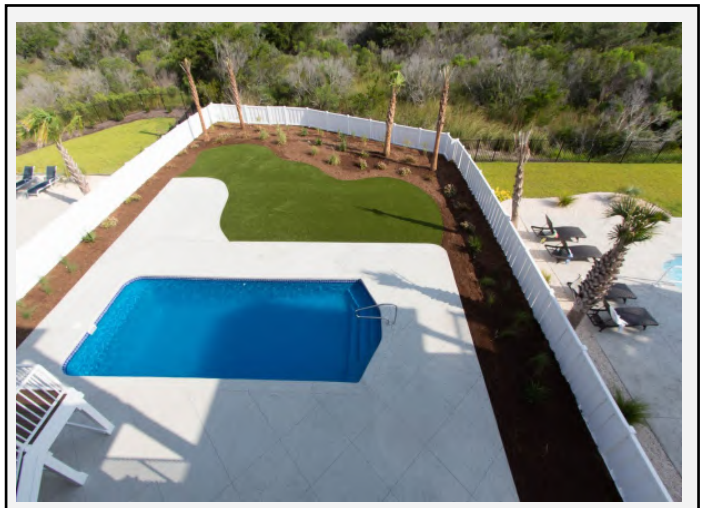

CAROLINA BLUEWATER CONSTRUCTION

BUILDING TOMORROW WITH AFFORDABLE QUALITY HOMES

910-575-7100

6934-9 BEACH DR SW, OCEAN ISLE BEACH, NC 28469

BEACH HOME 244

2,825 SQ FT | 5 BEDROOMS | 3 BATHS—1 HALF BATH | 777 SQ FT DECKS

WWW.CAROLINABLUEWATERCONSTRUCTION.COM

BEACH HOME 244

2,825 SQ FT | 5 BEDROOMS | 3 BATHS—1 HALF BATH | 777 SQ FT DECKS

36'8" x 52'4"

1ST FLOOR - FLOOR PLAN

2ND FLOOR - FLOOR PLAN

CAROLINA
BLUEWATER
CONSTRUCTION