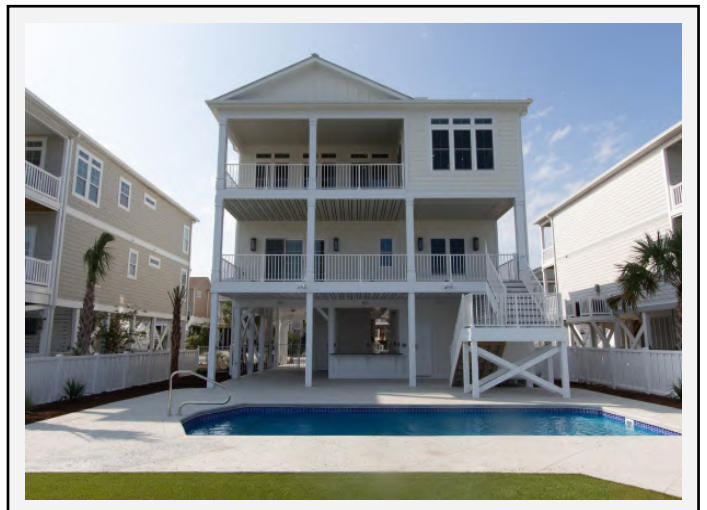

CAROLINA BLUEWATER CONSTRUCTION

BUILDING TOMORROW WITH AFFORDABLE QUALITY HOMES

910-575-7100

6934-9 BEACH DR SW, OCEAN ISLE BEACH, NC 28469

BEACH HOME 244

2,825 SQ FT | 5 BEDROOMS | 3 BATHS—1 HALF BATH | 777 SQ FT DECKS

WWW.CAROLINABLUEWATERCONSTRUCTION.COM

BEACH HOME 244

2,825 SQ FT | 5 BEDROOMS | 3 BATHS—1 HALF BATH | 777 SQ FT DECKS

36'8" x 52'4"

1ST FLOOR - FLOOR PLAN

2ND FLOOR - FLOOR PLAN

CAROLINA
BLUEWATER
CONSTRUCTION