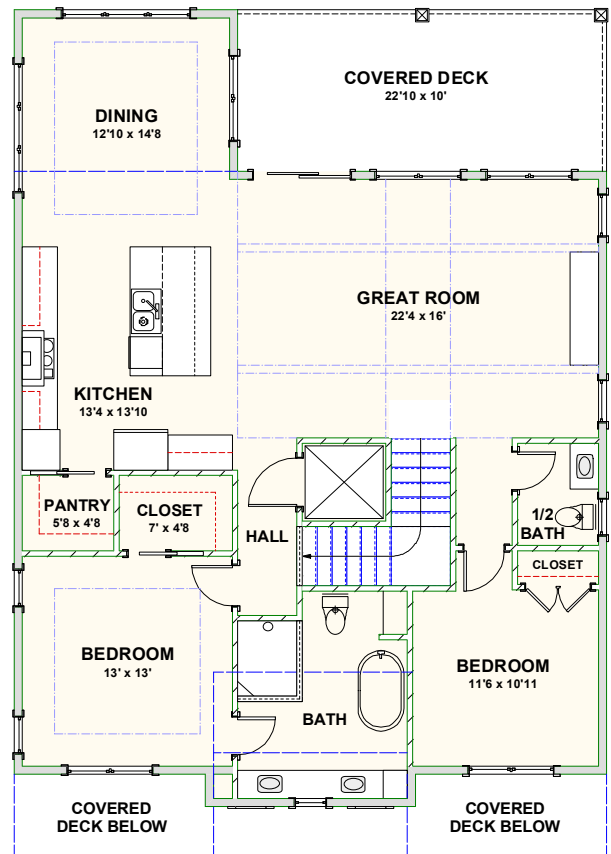

CAROLINA BLUEWATER CONSTRUCTION

BUILDING TOMORROW WITH AFFORDABLE QUALITY HOMES

910-575-7100

6934-9 BEACH DR SW, OCEAN ISLE BEACH, NC 28469

BEACH HOME 244

2,825 SQ FT | 5 BEDROOMS | 3 BATHS—1 HALF BATH | 777 SQ FT DECKS

WWW.CAROLINABLUEWATERCONSTRUCTION.COM

BEACH HOME 244

2,825 SQ FT | 5 BEDROOMS | 3 BATHS—1 HALF BATH | 777 SQ FT DECKS

36'8" x 52'4"

1ST FLOOR - FLOOR PLAN

2ND FLOOR - FLOOR PLAN

CAROLINA
BLUEWATER
CONSTRUCTION