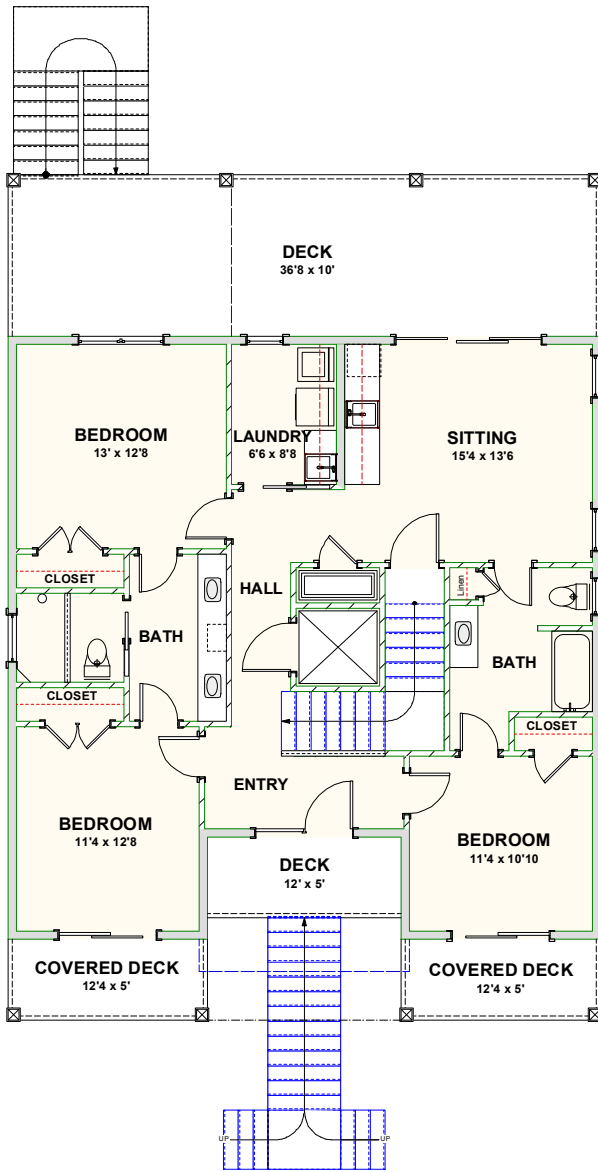

CAROLINA BLUEWATER CONSTRUCTION

BUILDING TOMORROW WITH AFFORDABLE QUALITY HOMES

910-575-7100

6934-9 BEACH DR SW, OCEAN ISLE BEACH, NC 28469

BEACH HOME 244

2,825 SQ FT | 5 BEDROOMS | 3 BATHS—1 HALF BATH | 777 SQ FT DECKS

WWW.CAROLINABLUEWATERCONSTRUCTION.COM

BEACH HOME 244

2,825 SQ FT | 5 BEDROOMS | 3 BATHS—1 HALF BATH | 777 SQ FT DECKS

36'8" x 52'4"

1ST FLOOR - FLOOR PLAN

2ND FLOOR - FLOOR PLAN

CAROLINA
BLUEWATER
CONSTRUCTION