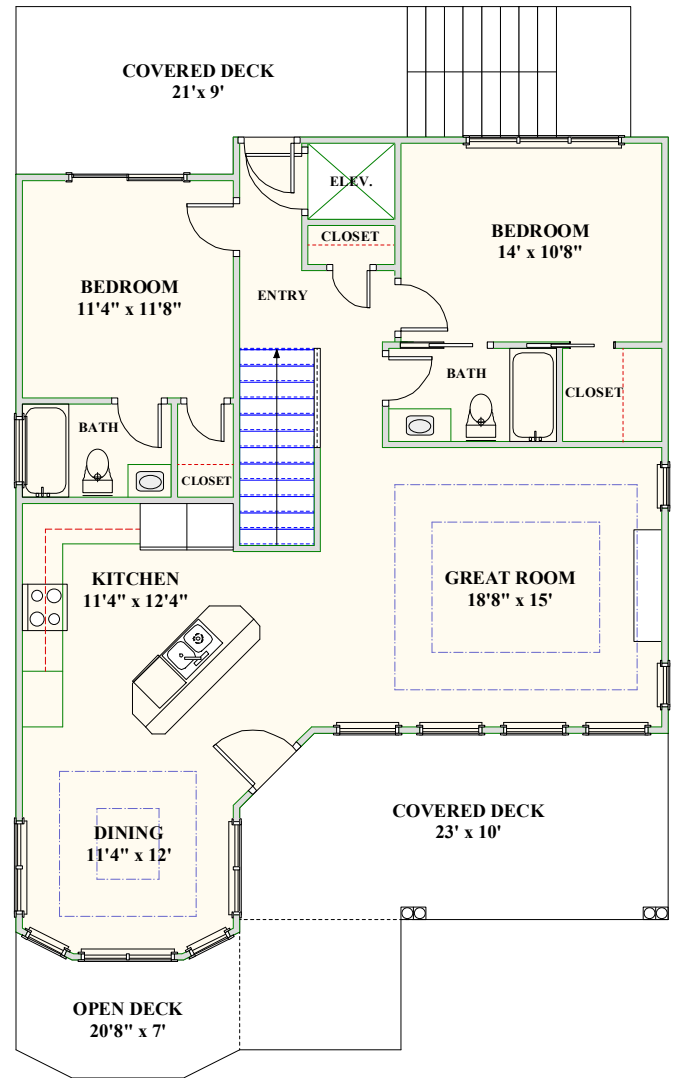

CAROLINA BLUEWATER CONSTRUCTION

BUILDING TOMORROW WITH AFFORDABLE QUALITY HOMES

910-575-7100

6934-9 BEACH DR SW, OCEAN ISLE BEACH, NC 28469

BEACH HOME 113

2,492 SQ FT | 5 BEDROOMS | 4 BATHS | 1,066 SQ FT DECKS

WWW.CAROLINABLUEWATERCONSTRUCTION.COM

BEACH HOME 113

2,492 SQ FT | 5 BEDROOMS | 4 BATHS | 1,066 SQ FT DECKS

35' x 57'6"

1ST FLOOR - FLOOR PLAN

2ND FLOOR - FLOOR PLAN

CAROLINA
BLUEWATER
CONSTRUCTION

910-575-7100