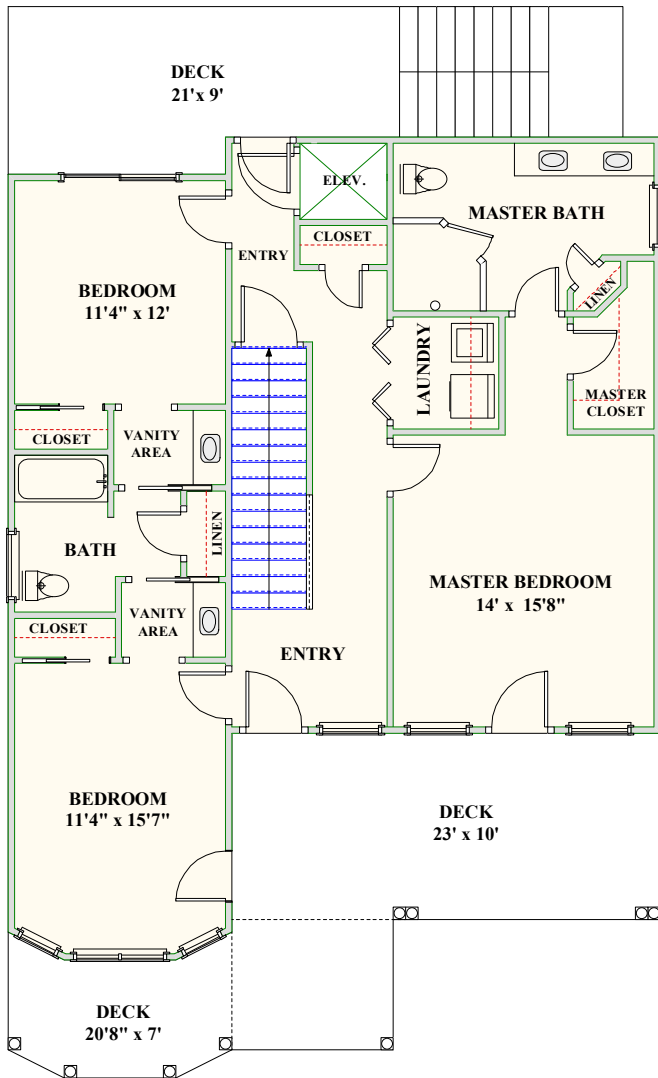

CAROLINA BLUEWATER CONSTRUCTION

BUILDING TOMORROW WITH AFFORDABLE QUALITY HOMES

910-575-7100

6934-9 BEACH DR SW, OCEAN ISLE BEACH, NC 28469

BEACH HOME 113

2,492 SQ FT | 5 BEDROOMS | 4 BATHS | 1,066 SQ FT DECKS

WWW.CAROLINABLUEWATERCONSTRUCTION.COM

BEACH HOME 113

2,492 SQ FT | 5 BEDROOMS | 4 BATHS | 1,066 SQ FT DECKS

35' x 57'6"

1ST FLOOR - FLOOR PLAN

2ND FLOOR - FLOOR PLAN

CAROLINA
BLUEWATER
CONSTRUCTION

910-575-7100