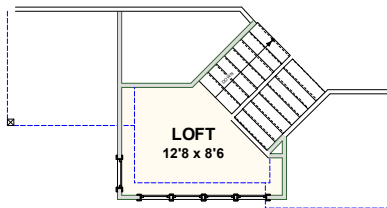

## BEACH HOME 116

2,868 SQ FT | 4 BEDROOMS | 4 BATHS—1 HALF | 1,371 SQ FT DECKS

[WWW.CAROLINABLUEWATERCONSTRUCTION.COM](http://WWW.CAROLINABLUEWATERCONSTRUCTION.COM)

# BEACH HOME 116

2,868 SQ FT | 4 BEDROOMS | 4 BATHS—1 HALF | 1,371 SQ FT DECKS

64' x 44'4

**1ST FLOOR - FLOOR PLAN**

**LOFT - FLOOR PLAN**

**2ND FLOOR - FLOOR PLAN**

**CAROLINA**  
**BLUEWATER**  
**CONSTRUCTION**