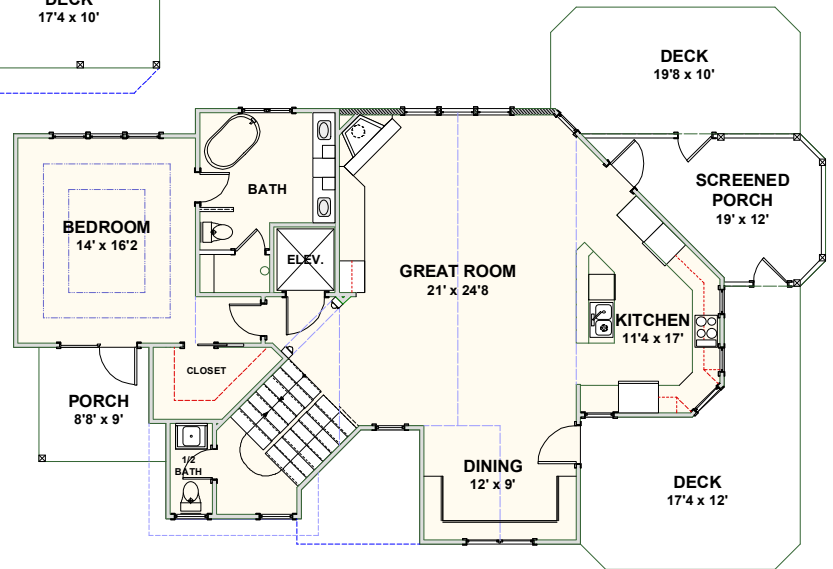

## BEACH HOME 116

2,868 SQ FT | 4 BEDROOMS | 4 BATHS—1 HALF | 1,371 SQ FT DECKS

[WWW.CAROLINABLUEWATERCONSTRUCTION.COM](http://WWW.CAROLINABLUEWATERCONSTRUCTION.COM)

# BEACH HOME 116

2,868 SQ FT | 4 BEDROOMS | 4 BATHS—1 HALF | 1,371 SQ FT DECKS

64' x 44'4

**1ST FLOOR - FLOOR PLAN**

**LOFT - FLOOR PLAN**

**2ND FLOOR - FLOOR PLAN**

**CAROLINA**  
**BLUEWATER**  
**CONSTRUCTION**