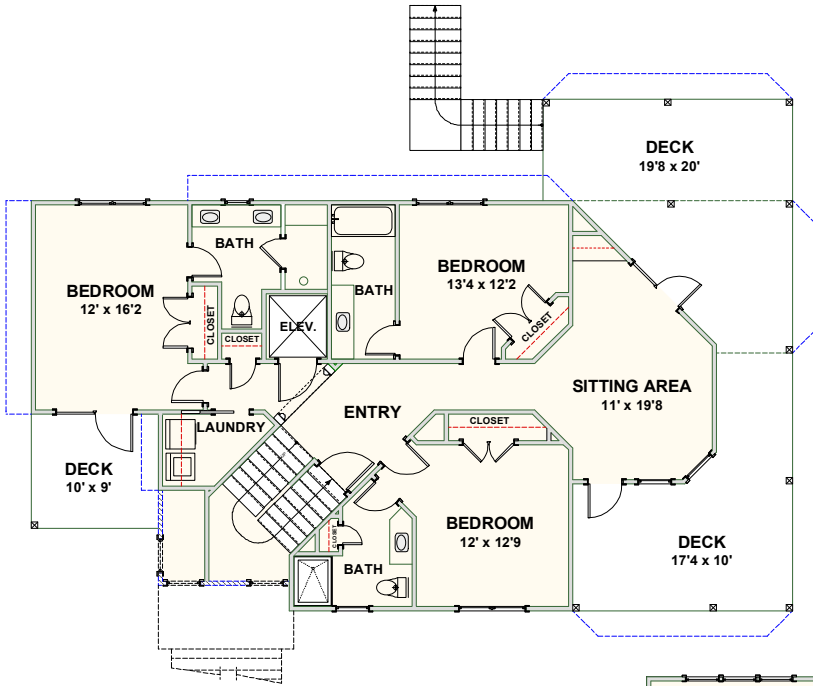

## BEACH HOME 116

2,868 SQ FT | 4 BEDROOMS | 4 BATHS—1 HALF | 1,371 SQ FT DECKS

[WWW.CAROLINABLUEWATERCONSTRUCTION.COM](http://WWW.CAROLINABLUEWATERCONSTRUCTION.COM)

# BEACH HOME 116

2,868 SQ FT | 4 BEDROOMS | 4 BATHS—1 HALF | 1,371 SQ FT DECKS

64' x 44'4

**1ST FLOOR - FLOOR PLAN**

**LOFT - FLOOR PLAN**

**2ND FLOOR - FLOOR PLAN**

**CAROLINA**  
**BLUEWATER**  
**CONSTRUCTION**