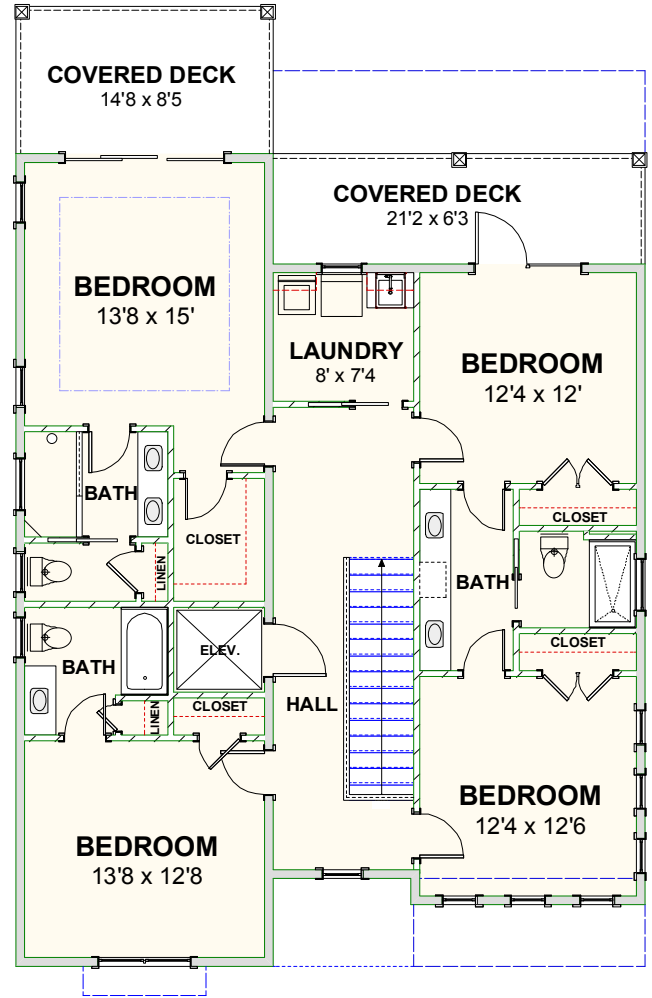

## **BEACH HOME 206**

**2,869 SQ FT | 6 BEDROOMS | 4 BATHS—1 HALF BATH | 686 SQ FT DECKS**

**WWW.CAROLINABLUEWATERCONSTRUCTION.COM**

# BEACH HOME 206

2,869 SQ FT | 6 BEDROOMS | 4 BATHS—1 HALF BATH | 686 SQ FT DECKS

35'-10" x 56'-4"

1ST FLOOR - FLOOR PLAN

2ND FLOOR - FLOOR PLAN

**CAROLINA**  
**BLUEWATER**  
**CONSTRUCTION**

**910-575-7100**