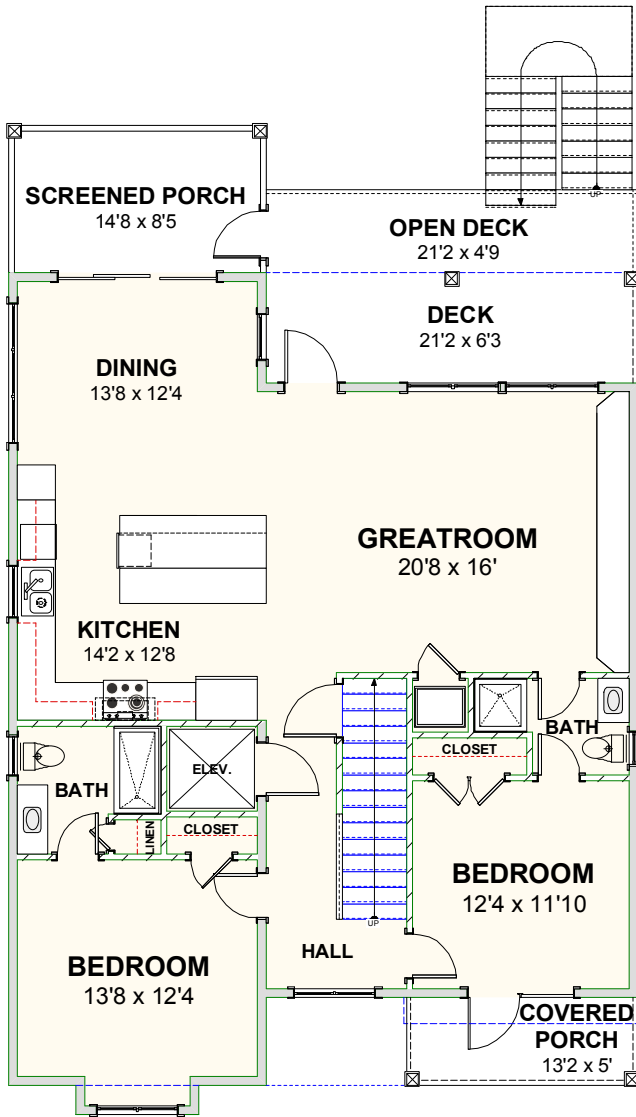

## **BEACH HOME 206**

**2,869 SQ FT | 6 BEDROOMS | 4 BATHS—1 HALF BATH | 686 SQ FT DECKS**

**WWW.CAROLINABLUEWATERCONSTRUCTION.COM**

# BEACH HOME 206

2,869 SQ FT | 6 BEDROOMS | 4 BATHS—1 HALF BATH | 686 SQ FT DECKS

35'-10" x 56'-4"

1ST FLOOR - FLOOR PLAN

2ND FLOOR - FLOOR PLAN

**CAROLINA**  
**BLUEWATER**  
**CONSTRUCTION**

**910-575-7100**