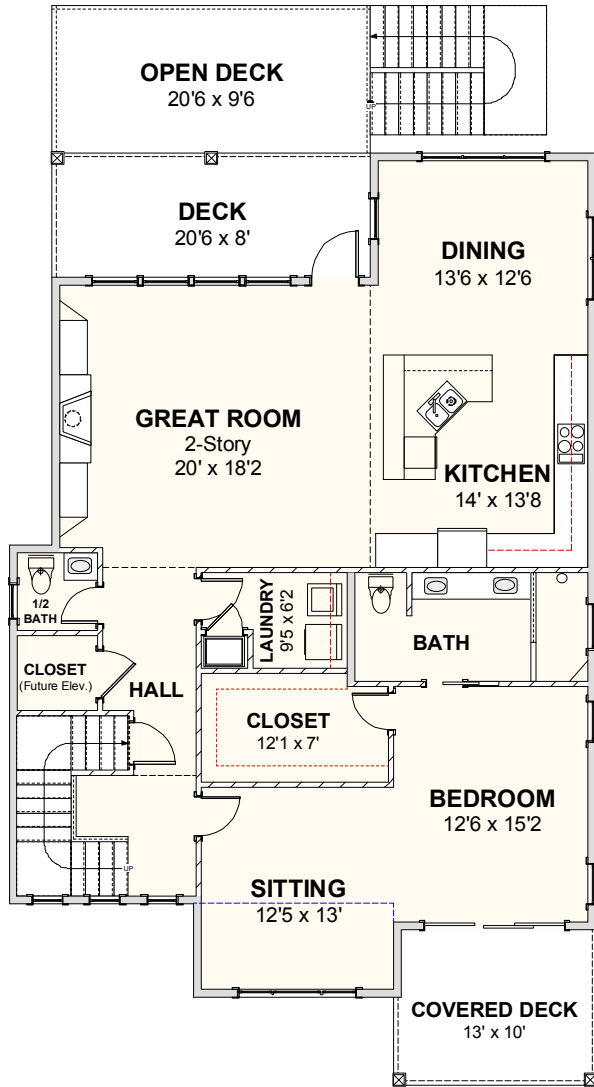

CAROLINA BLUEWATER CONSTRUCTION

BUILDING TOMORROW WITH AFFORDABLE QUALITY HOMES

910-575-7100

6934-9 BEACH DR SW, OCEAN ISLE BEACH, NC 28469

BEACH HOME 207

2,797 SQ FT | 4 BEDROOMS | 3 BATHS—1 HALF BATH | 986 SQ FT DECKS

WWW.CAROLINABLUEWATERCONSTRUCTION.COM

BEACH HOME 207

2,797 SQ FT | 4 BEDROOMS | 3 BATHS—1 HALF BATH | 986 SQ FT DECKS

37'-9" x 69'-6"

1ST FLOOR - FLOOR PLAN

2ND FLOOR - FLOOR PLAN

CROWS NEST - FLOOR PLAN

**CAROLINA
BLUEWATER
CONSTRUCTION**