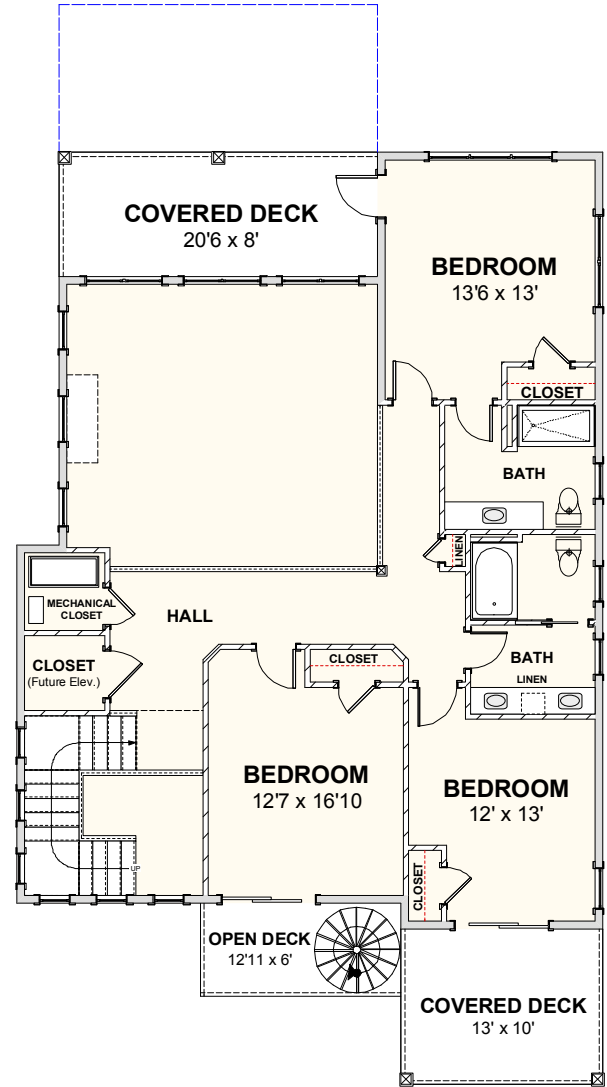

CAROLINA BLUEWATER CONSTRUCTION

BUILDING TOMORROW WITH AFFORDABLE QUALITY HOMES

910-575-7100

6934-9 BEACH DR SW, OCEAN ISLE BEACH, NC 28469

BEACH HOME 207

2,797 SQ FT | 4 BEDROOMS | 3 BATHS—1 HALF BATH | 986 SQ FT DECKS

WWW.CAROLINABLUEWATERCONSTRUCTION.COM

BEACH HOME 207

2,797 SQ FT | 4 BEDROOMS | 3 BATHS—1 HALF BATH | 986 SQ FT DECKS

37'-9" x 69'-6"

1ST FLOOR - FLOOR PLAN

2ND FLOOR - FLOOR PLAN

CROWS NEST - FLOOR PLAN

**CAROLINA
BLUEWATER
CONSTRUCTION**