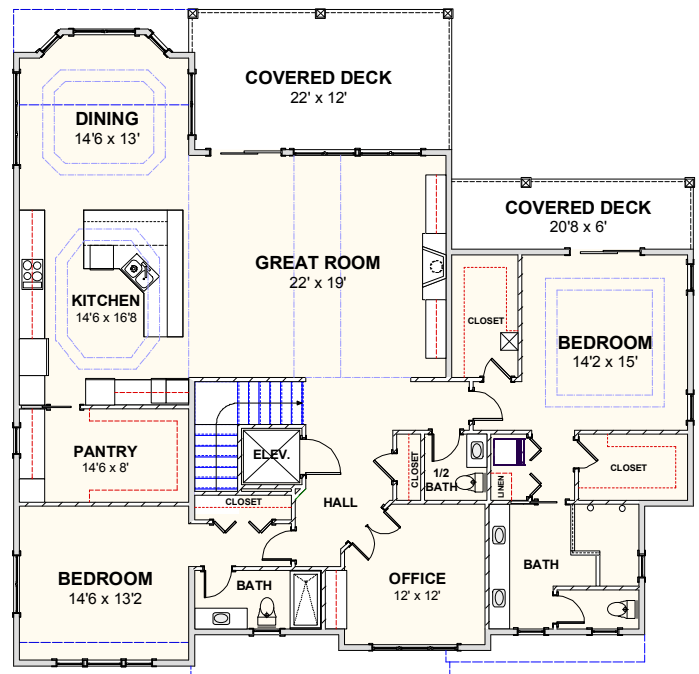

CAROLINA BLUEWATER CONSTRUCTION

BUILDING TOMORROW WITH AFFORDABLE QUALITY HOMES

910-575-7100

6934-9 BEACH DR SW, OCEAN ISLE BEACH, NC 28469

BEACH HOME 208

4,602 SQ FT | 6 BEDROOMS | 6 BATHS—2 HALF BATHS | 1,077 SQ FT DECKS

WWW.CAROLINABLUEWATERCONSTRUCTION.COM

BEACH HOME 208

4,602 SQ FT | 6 BEDROOMS | 6 BATHS—2 HALF BATHS | 1,077 SQ FT DECKS

58'-2" x 56'-11"

1ST FLOOR - FLOOR PLAN

2ND FLOOR - FLOOR PLAN

CAROLINA
BLUEWATER
CONSTRUCTION