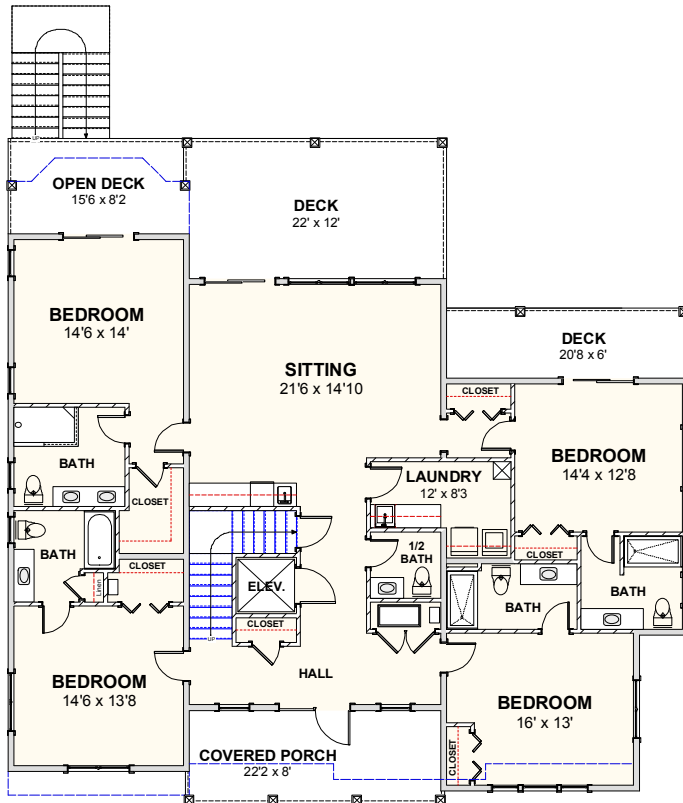

CAROLINA BLUEWATER CONSTRUCTION

BUILDING TOMORROW WITH AFFORDABLE QUALITY HOMES

910-575-7100

6934-9 BEACH DR SW, OCEAN ISLE BEACH, NC 28469

BEACH HOME 208

4,602 SQ FT | 6 BEDROOMS | 6 BATHS—2 HALF BATHS | 1,077 SQ FT DECKS

WWW.CAROLINABLUEWATERCONSTRUCTION.COM

BEACH HOME 208

4,602 SQ FT | 6 BEDROOMS | 6 BATHS—2 HALF BATHS | 1,077 SQ FT DECKS

58'-2" x 56'-11"

1ST FLOOR - FLOOR PLAN

2ND FLOOR - FLOOR PLAN

CAROLINA
BLUEWATER
CONSTRUCTION