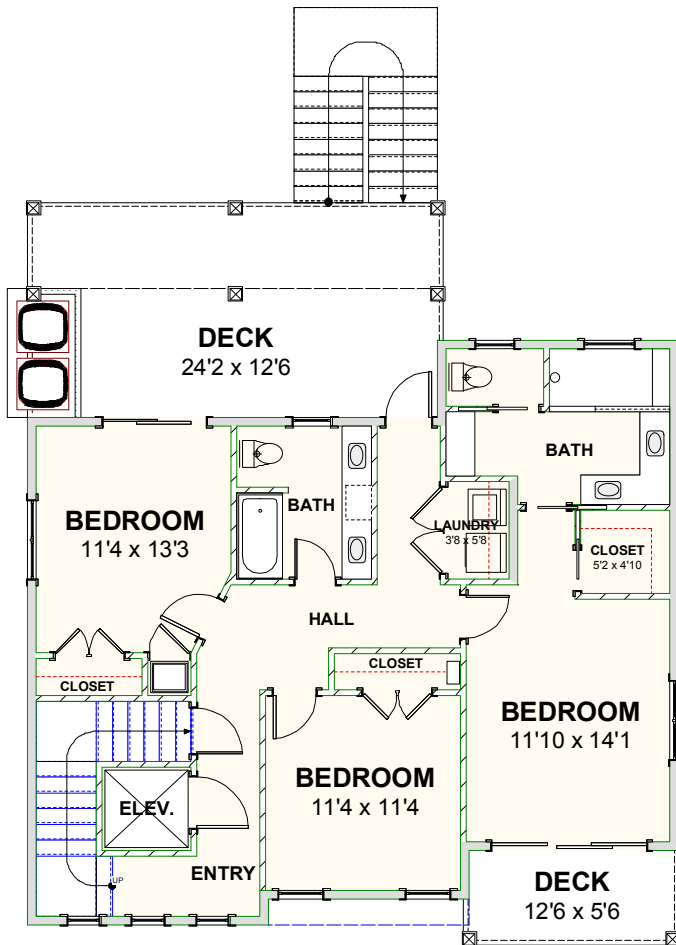

CAROLINA BLUEWATER CONSTRUCTION

BUILDING TOMORROW WITH AFFORDABLE QUALITY HOMES

910-575-7100

6934-9 BEACH DR SW, OCEAN ISLE BEACH, NC 28469

BEACH HOME 210

2,235 SQ FT | 3 BEDROOMS | 2 BATHS—1 HALF BATH | 735 SQ FT DECKS

WWW.CAROLINABLUEWATERCONSTRUCTION.COM

BEACH HOME 210

2,235 SQ FT | 3 BEDROOMS | 2 BATHS—1 HALF BATH | 735 SQ FT DECKS

37'-10" x 43'-2"

1ST FLOOR - FLOOR PLAN

2ND FLOOR - FLOOR PLAN

CAROLINA
BLUEWATER
CONSTRUCTION