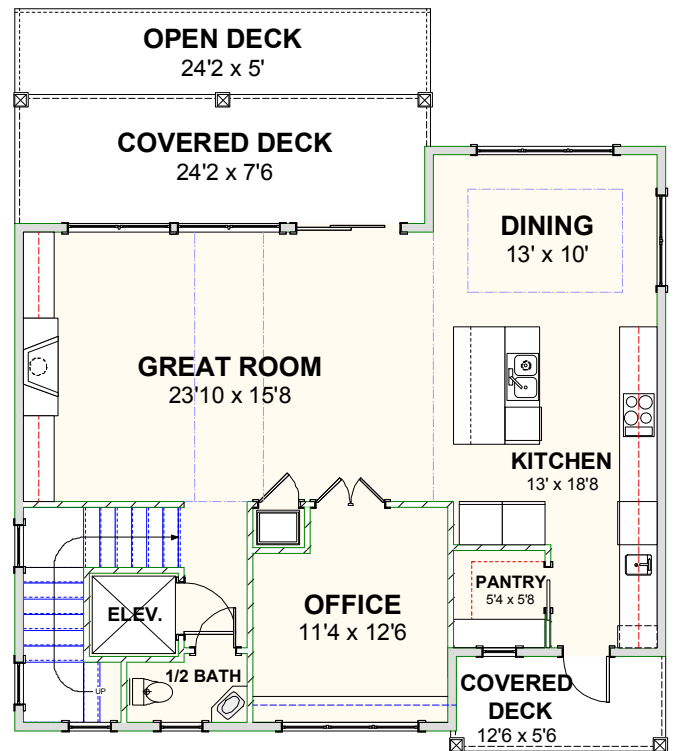

CAROLINA BLUEWATER CONSTRUCTION

BUILDING TOMORROW WITH AFFORDABLE QUALITY HOMES

910-575-7100

6934-9 BEACH DR SW, OCEAN ISLE BEACH, NC 28469

BEACH HOME 210

2,235 SQ FT | 3 BEDROOMS | 2 BATHS—1 HALF BATH | 735 SQ FT DECKS

WWW.CAROLINABLUEWATERCONSTRUCTION.COM

BEACH HOME 210

2,235 SQ FT | 3 BEDROOMS | 2 BATHS—1 HALF BATH | 735 SQ FT DECKS

37'-10" x 43'-2"

1ST FLOOR - FLOOR PLAN

2ND FLOOR - FLOOR PLAN

CAROLINA
BLUEWATER
CONSTRUCTION