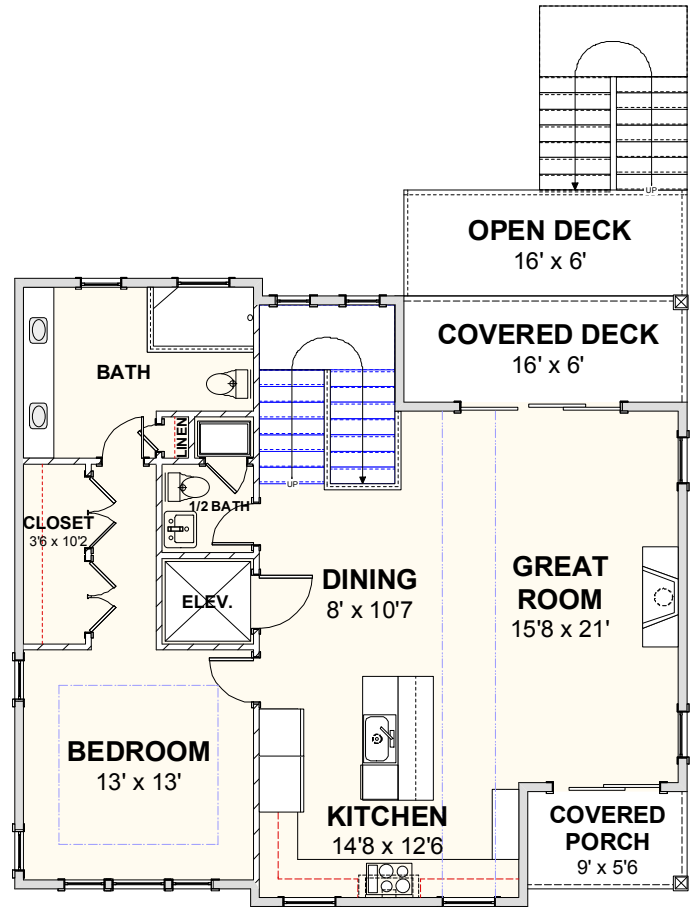

## **BEACH HOME 211**

**2,314 SQ FT | 4 BEDROOMS | 3 BATHS—2 HALF BATHS | 482 SQ FT DECKS**

**WWW.CAROLINABLUEWATERCONSTRUCTION.COM**

# BEACH HOME 211

2,314 SQ FT | 4 BEDROOMS | 3 BATHS—2 HALF BATHS | 482 SQ FT DECKS

38'-0" x 40'-6"

**CAROLINA**  
**BLUEWATER**  
**CONSTRUCTION**

**910-575-7100**

**BUILDING TOMORROW WITH AFFORDABLE QUALITY HOMES**  
6934-9 BEACH DR SW, OCEAN ISLE BEACH, NC 28469  
[WWW.CAROLINABLUEWATERCONSTRUCTION.COM](http://WWW.CAROLINABLUEWATERCONSTRUCTION.COM)