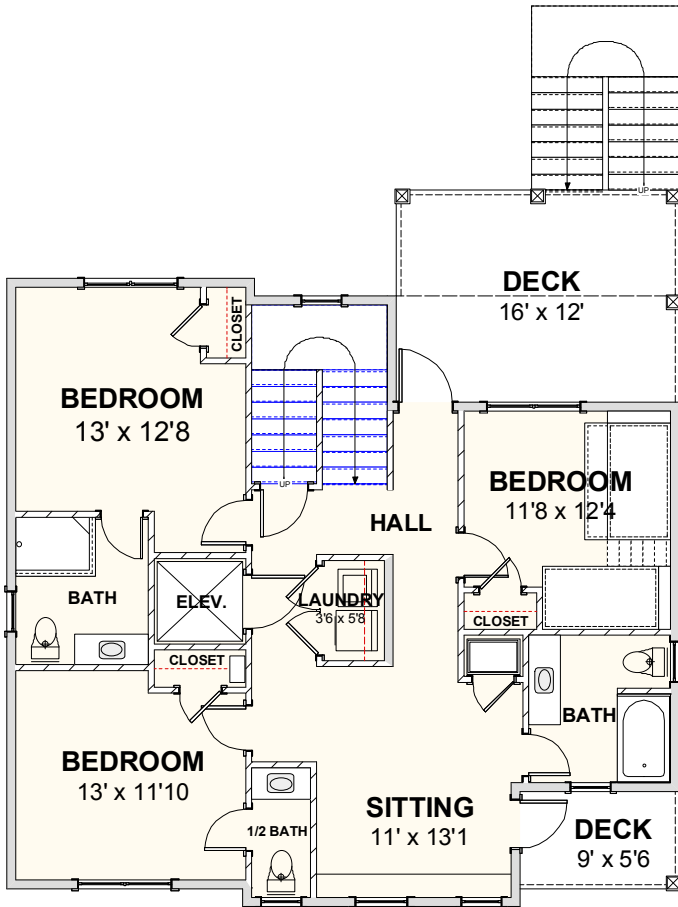

## **BEACH HOME 211**

**2,314 SQ FT | 4 BEDROOMS | 3 BATHS—2 HALF BATHS | 482 SQ FT DECKS**

**WWW.CAROLINABLUEWATERCONSTRUCTION.COM**

# BEACH HOME 211

2,314 SQ FT | 4 BEDROOMS | 3 BATHS—2 HALF BATHS | 482 SQ FT DECKS

38'-0" x 40'-6"

**CAROLINA**  
**BLUEWATER**  
**CONSTRUCTION**

**910-575-7100**

**BUILDING TOMORROW WITH AFFORDABLE QUALITY HOMES**  
6934-9 BEACH DR SW, OCEAN ISLE BEACH, NC 28469  
[WWW.CAROLINABLUEWATERCONSTRUCTION.COM](http://WWW.CAROLINABLUEWATERCONSTRUCTION.COM)