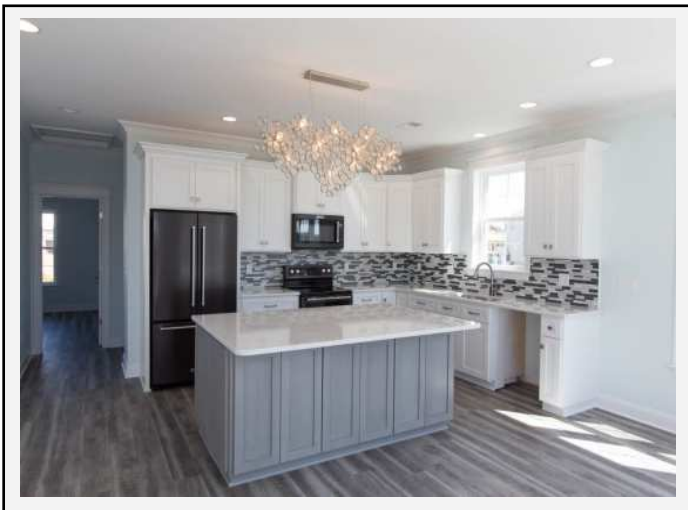

CAROLINA BLUEWATER CONSTRUCTION

BUILDING TOMORROW WITH AFFORDABLE QUALITY HOMES

910-575-7100

6934-9 BEACH DR SW, OCEAN ISLE BEACH, NC 28469

BEACH HOME 212

1,430 SQ FT | 3 BEDROOMS | 3 BATHS | 375 SQ FT DECKS

WWW.CAROLINABLUEWATERCONSTRUCTION.COM

BEACH HOME 212

1,430 SQ FT | 3 BEDROOMS | 3 BATHS | 375 SQ FT DECKS

38'-11" x 53'-2"

1ST FLOOR - FLOOR PLAN

CAROLINA
BLUEWATER
CONSTRUCTION

910-575-7100

BUILDING TOMORROW WITH AFFORDABLE QUALITY HOMES
6934-9 BEACH DR SW, OCEAN ISLE BEACH, NC 28469
WWW.CAROLINABLUEWATERCONSTRUCTION.COM