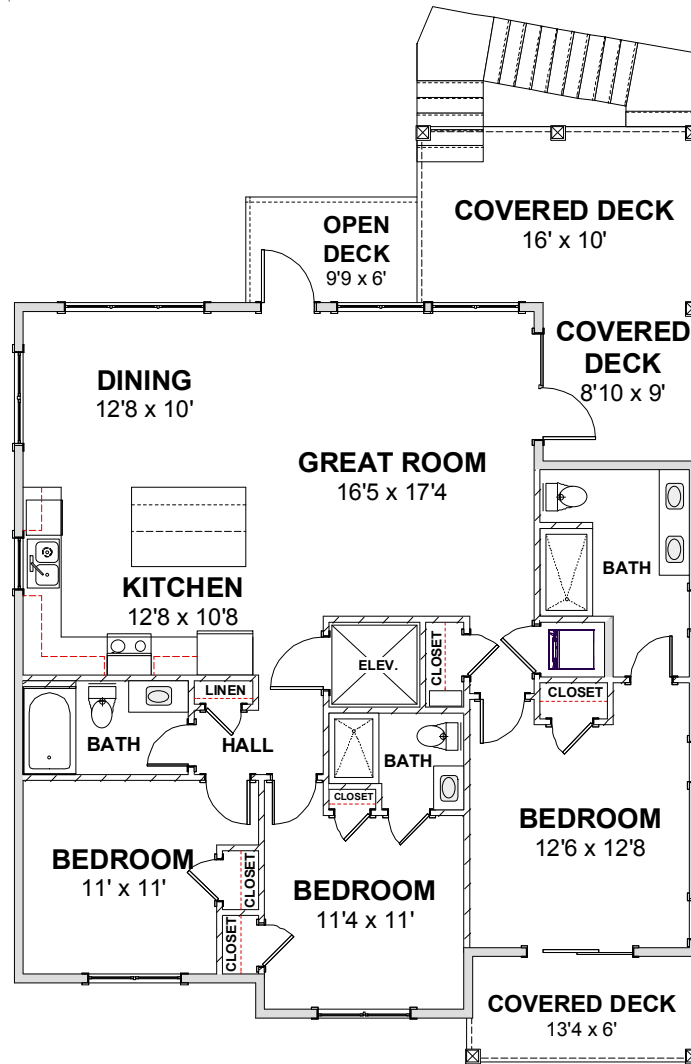

CAROLINA BLUEWATER CONSTRUCTION

BUILDING TOMORROW WITH AFFORDABLE QUALITY HOMES

910-575-7100

6934-9 BEACH DR SW, OCEAN ISLE BEACH, NC 28469

BEACH HOME 212

1,430 SQ FT | 3 BEDROOMS | 3 BATHS | 375 SQ FT DECKS

WWW.CAROLINABLUEWATERCONSTRUCTION.COM

BEACH HOME 212

1,430 SQ FT | 3 BEDROOMS | 3 BATHS | 375 SQ FT DECKS

38'-11" x 53'-2"

1ST FLOOR - FLOOR PLAN

CAROLINA
BLUEWATER
CONSTRUCTION

910-575-7100

BUILDING TOMORROW WITH AFFORDABLE QUALITY HOMES
6934-9 BEACH DR SW, OCEAN ISLE BEACH, NC 28469
WWW.CAROLINABLUEWATERCONSTRUCTION.COM