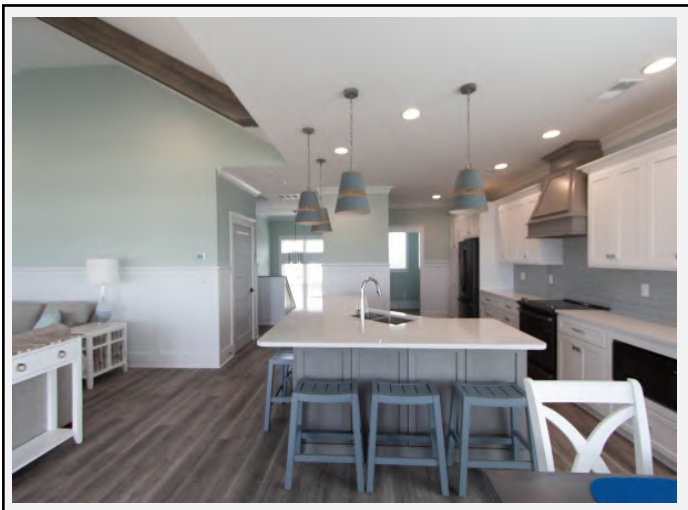

CAROLINA BLUEWATER CONSTRUCTION

BUILDING TOMORROW WITH AFFORDABLE QUALITY HOMES

910-575-7100

6934-9 BEACH DR SW, OCEAN ISLE BEACH, NC 28469

BEACH HOME 213

2,697 SQ FT | 5 BEDROOMS | 4 BATHS-1 HALF BATH | 446 SQ FT DECKS