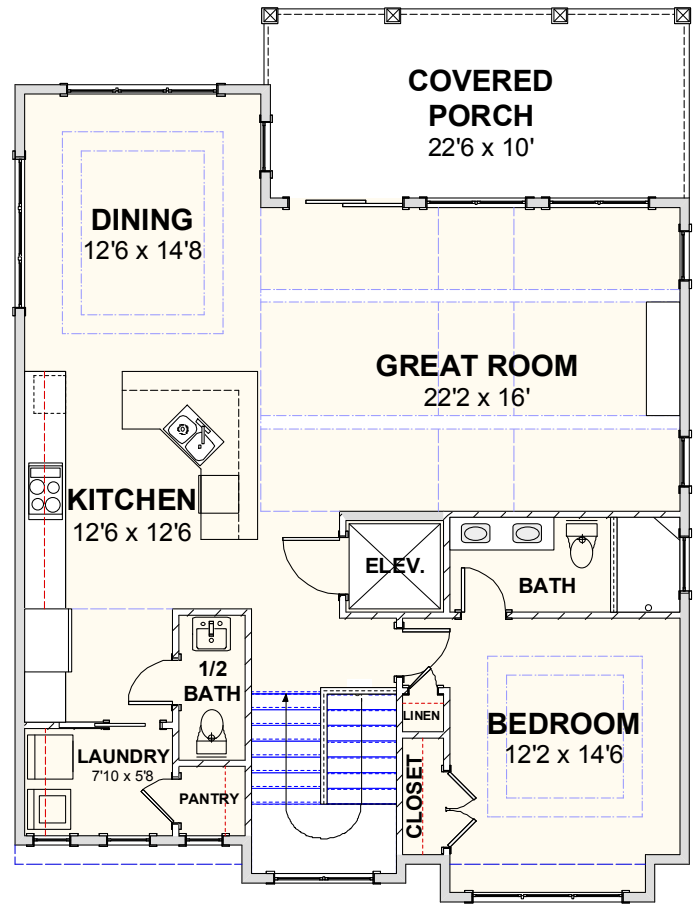

CAROLINA BLUEWATER CONSTRUCTION

BUILDING TOMORROW WITH AFFORDABLE QUALITY HOMES

910-575-7100

6934-9 BEACH DR SW, OCEAN ISLE BEACH, NC 28469

BEACH HOME 213

2,697 SQ FT | 5 BEDROOMS | 4 BATHS-1 HALF BATH | 446 SQ FT DECKS

WWW.CAROLINABLUEWATERCONSTRUCTION.COM

BEACH HOME 213

2,697 SQ FT | 5 BEDROOMS | 4 BATHS-1 HALF BATH | 446 SQ FT DECKS

35'-8" x 47'-2"

1ST FLOOR - FLOOR PLAN

2ND FLOOR - FLOOR PLAN

CAROLINA
BLUEWATER
CONSTRUCTION