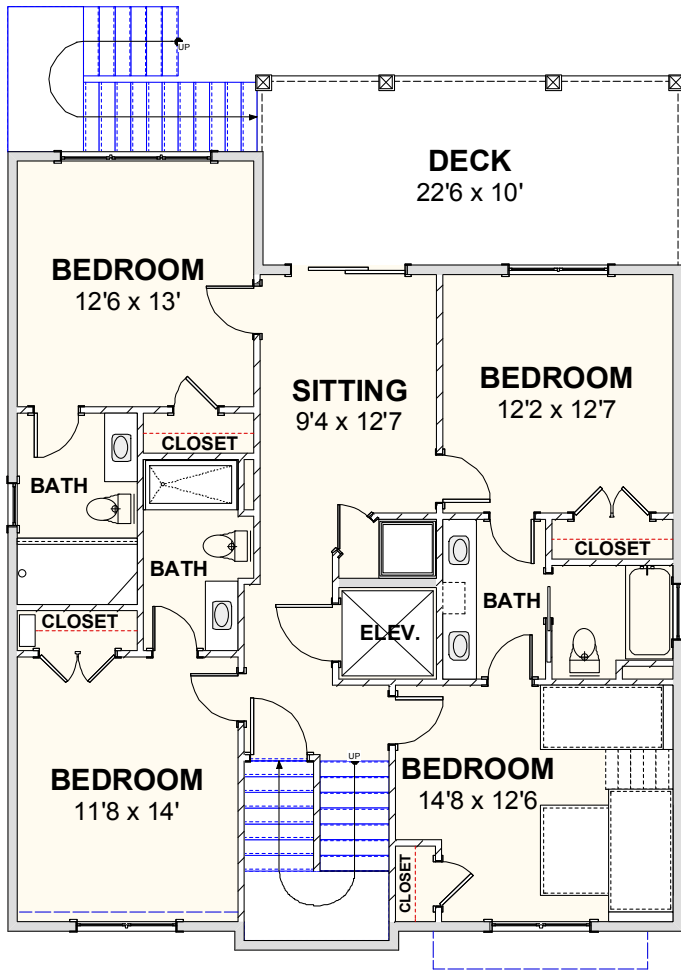

CAROLINA BLUEWATER CONSTRUCTION

BUILDING TOMORROW WITH AFFORDABLE QUALITY HOMES

910-575-7100

6934-9 BEACH DR SW, OCEAN ISLE BEACH, NC 28469

BEACH HOME 213

2,697 SQ FT | 5 BEDROOMS | 4 BATHS-1 HALF BATH | 446 SQ FT DECKS

WWW.CAROLINABLUEWATERCONSTRUCTION.COM

BEACH HOME 213

2,697 SQ FT | 5 BEDROOMS | 4 BATHS-1 HALF BATH | 446 SQ FT DECKS

35'-8" x 47'-2"

1ST FLOOR - FLOOR PLAN

2ND FLOOR - FLOOR PLAN

CAROLINA
BLUEWATER
CONSTRUCTION