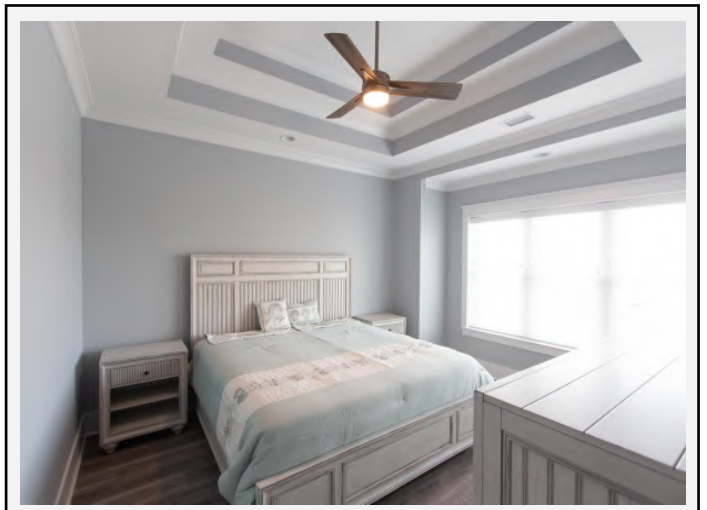

CAROLINA BLUEWATER CONSTRUCTION

BUILDING TOMORROW WITH AFFORDABLE QUALITY HOMES

910-575-7100

6934-9 BEACH DR SW, OCEAN ISLE BEACH, NC 28469

BEACH HOME 213

2,697 SQ FT | 5 BEDROOMS | 4 BATHS-1 HALF BATH | 446 SQ FT DECKS

WWW.CAROLINABLUEWATERCONSTRUCTION.COM

BEACH HOME 213

2,697 SQ FT | 5 BEDROOMS | 4 BATHS-1 HALF BATH | 446 SQ FT DECKS

35'-8" x 47'-2"

1ST FLOOR - FLOOR PLAN

2ND FLOOR - FLOOR PLAN

CAROLINA
BLUEWATER
CONSTRUCTION