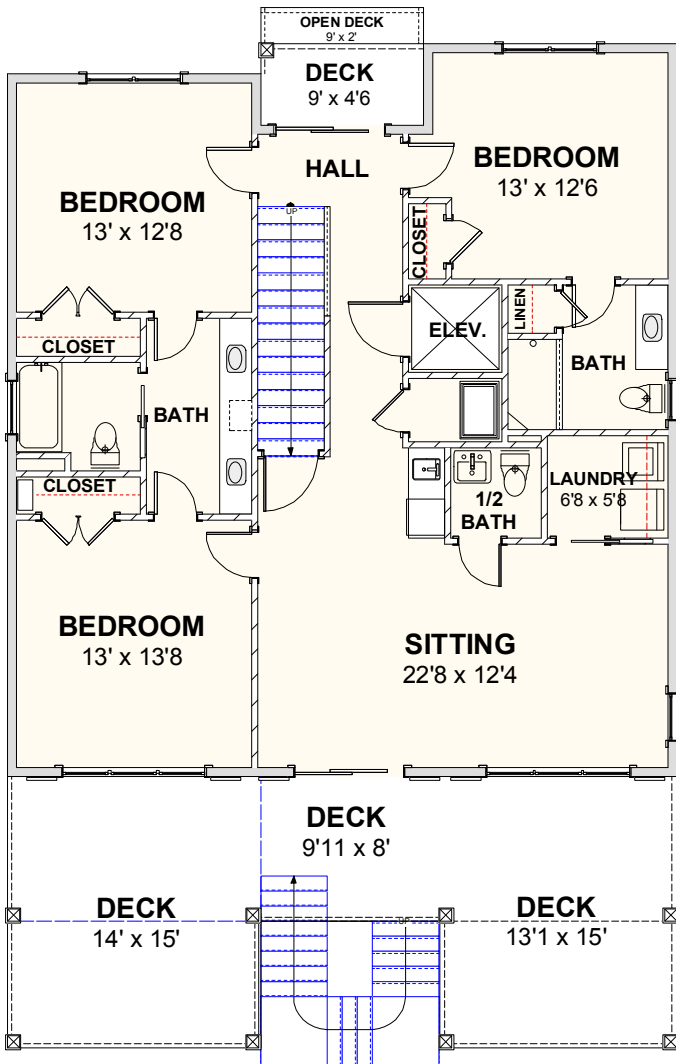

CAROLINA BLUEWATER CONSTRUCTION

BUILDING TOMORROW WITH AFFORDABLE QUALITY HOMES

910-575-7100

6934-9 BEACH DR SW, OCEAN ISLE BEACH, NC 28469

BEACH HOME 214

2,980 SQ FT | 5 BEDROOMS | 4 BATHS-2 HALF BATH | 1,044 SQ FT DECKS

WWW.CAROLINABLUEWATERCONSTRUCTION.COM

BEACH HOME 214

2,980 SQ FT | 5 BEDROOMS | 4 BATHS-2 HALF BATH | 1,044 SQ FT DECKS

37' x 57'-6"

1ST FLOOR - FLOOR PLAN

2ND FLOOR - FLOOR PLAN

CAROLINA
BLUEWATER
CONSTRUCTION