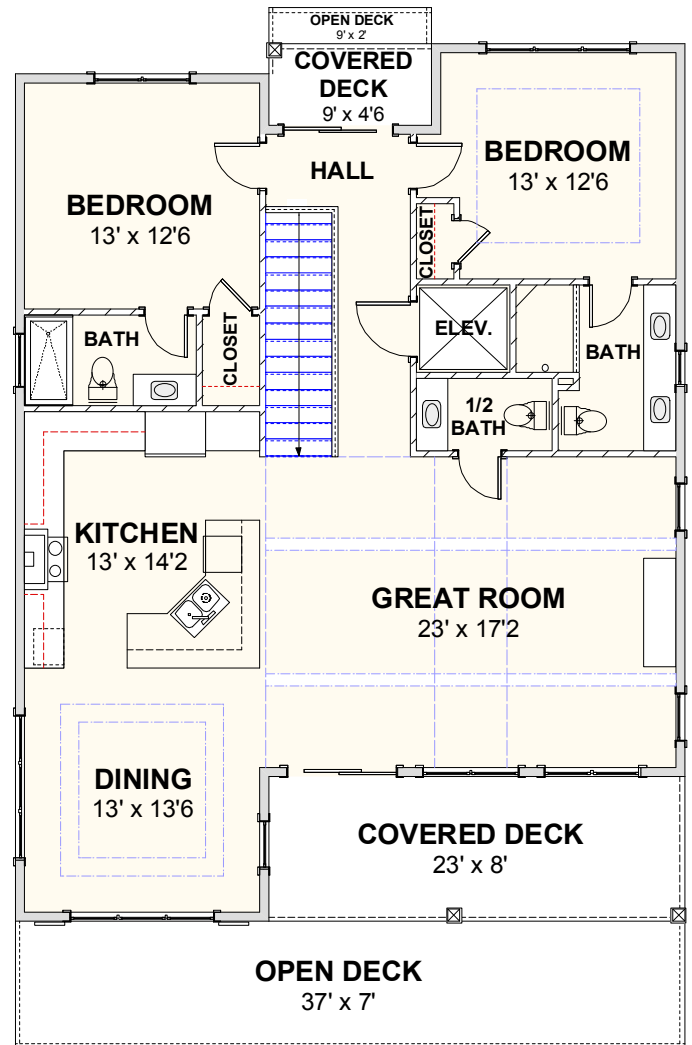

CAROLINA BLUEWATER CONSTRUCTION

BUILDING TOMORROW WITH AFFORDABLE QUALITY HOMES

910-575-7100

6934-9 BEACH DR SW, OCEAN ISLE BEACH, NC 28469

BEACH HOME 214

2,980 SQ FT | 5 BEDROOMS | 4 BATHS-2 HALF BATH | 1,044 SQ FT DECKS

WWW.CAROLINABLUEWATERCONSTRUCTION.COM

BEACH HOME 214

2,980 SQ FT | 5 BEDROOMS | 4 BATHS-2 HALF BATH | 1,044 SQ FT DECKS

37' x 57'-6"

1ST FLOOR - FLOOR PLAN

2ND FLOOR - FLOOR PLAN

CAROLINA
BLUEWATER
CONSTRUCTION