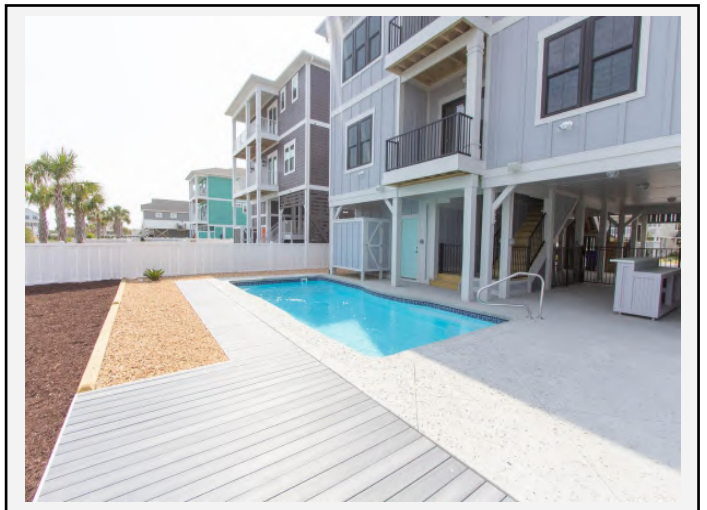

CAROLINA BLUEWATER CONSTRUCTION

BUILDING TOMORROW WITH AFFORDABLE QUALITY HOMES

910-575-7100

6934-9 BEACH DR SW, OCEAN ISLE BEACH, NC 28469

BEACH HOME 214

2,980 SQ FT | 5 BEDROOMS | 4 BATHS-2 HALF BATH | 1,044 SQ FT DECKS

WWW.CAROLINABLUEWATERCONSTRUCTION.COM

BEACH HOME 214

2,980 SQ FT | 5 BEDROOMS | 4 BATHS-2 HALF BATH | 1,044 SQ FT DECKS

37' x 57'-6"

1ST FLOOR - FLOOR PLAN

2ND FLOOR - FLOOR PLAN

CAROLINA
BLUEWATER
CONSTRUCTION