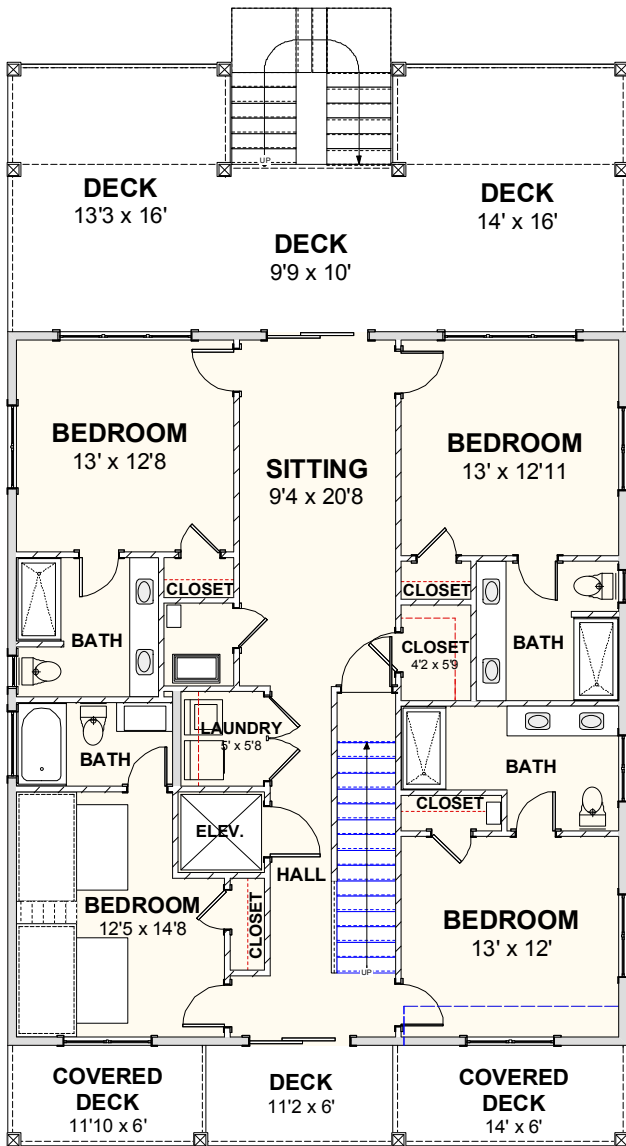

CAROLINA BLUEWATER CONSTRUCTION

BUILDING TOMORROW WITH AFFORDABLE QUALITY HOMES

910-575-7100

6934-9 BEACH DR SW, OCEAN ISLE BEACH, NC 28469

BEACH HOME 215

3,125 SQ FT | 5 BEDROOMS | 5 BATHS-1 HALF BATH | 1,421 SQ FT DECKS

WWW.CAROLINABLUEWATERCONSTRUCTION.COM

BEACH HOME 215

3,125 SQ FT | 5 BEDROOMS | 5 BATHS-1 HALF BATH | 1,421 SQ FT DECKS

37' x 64'-8"

1ST FLOOR - FLOOR PLAN

2ND FLOOR - FLOOR PLAN

CAROLINA
BLUEWATER
CONSTRUCTION