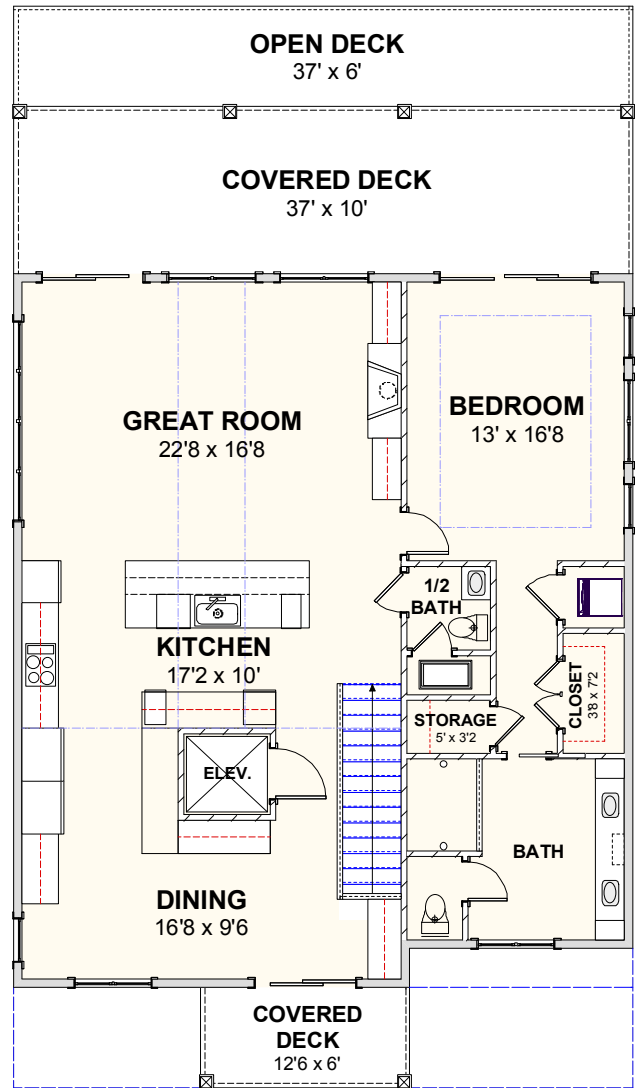

CAROLINA BLUEWATER CONSTRUCTION

BUILDING TOMORROW WITH AFFORDABLE QUALITY HOMES

910-575-7100

6934-9 BEACH DR SW, OCEAN ISLE BEACH, NC 28469

BEACH HOME 215

3,125 SQ FT | 5 BEDROOMS | 5 BATHS-1 HALF BATH | 1,421 SQ FT DECKS

WWW.CAROLINABLUEWATERCONSTRUCTION.COM

BEACH HOME 215

3,125 SQ FT | 5 BEDROOMS | 5 BATHS-1 HALF BATH | 1,421 SQ FT DECKS

37' x 64'-8"

1ST FLOOR - FLOOR PLAN

2ND FLOOR - FLOOR PLAN

CAROLINA
BLUEWATER
CONSTRUCTION