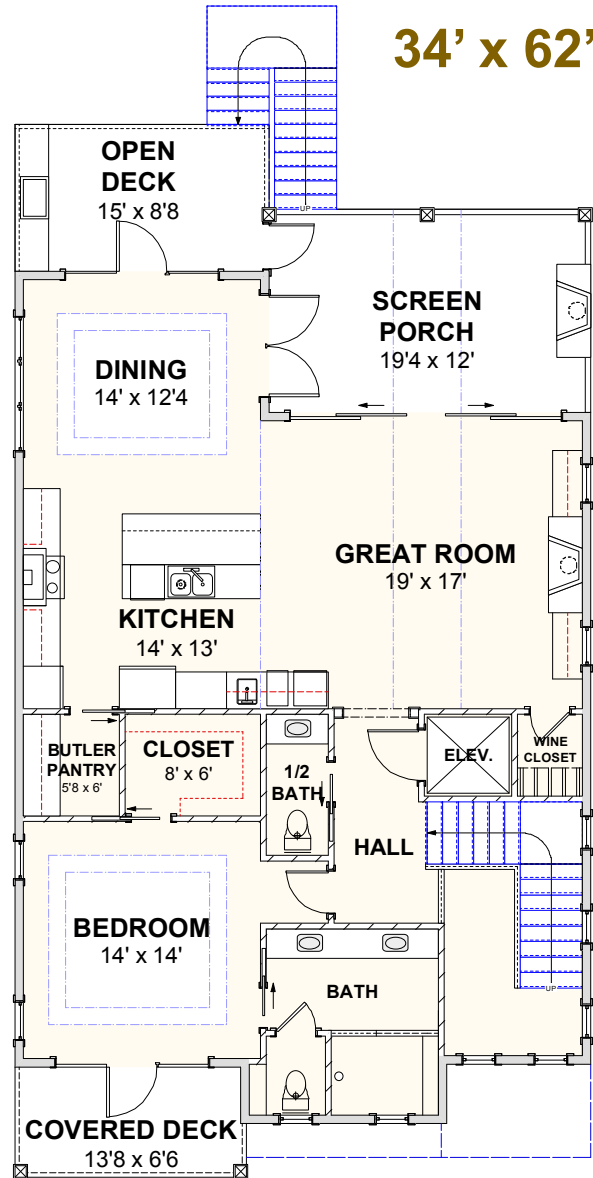

CAROLINA BLUEWATER CONSTRUCTION

BUILDING TOMORROW WITH AFFORDABLE QUALITY HOMES

910-575-7100

6934-9 BEACH DR SW, OCEAN ISLE BEACH, NC 28469

BEACH HOME 216

2,807 SQ FT | 4 BEDROOMS | 4 BATHS-1 HALF BATH | 956 SQ FT DECKS

WWW.CAROLINABLUEWATERCONSTRUCTION.COM

BEACH HOME 216

2,807 SQ FT | 4 BEDROOMS | 4 BATHS-1 HALF BATH | 956 SQ FT DECKS

34' x 62'-2"

1ST FLOOR - FLOOR PLAN

2ND FLOOR - FLOOR PLAN

CAROLINA
BLUEWATER
CONSTRUCTION