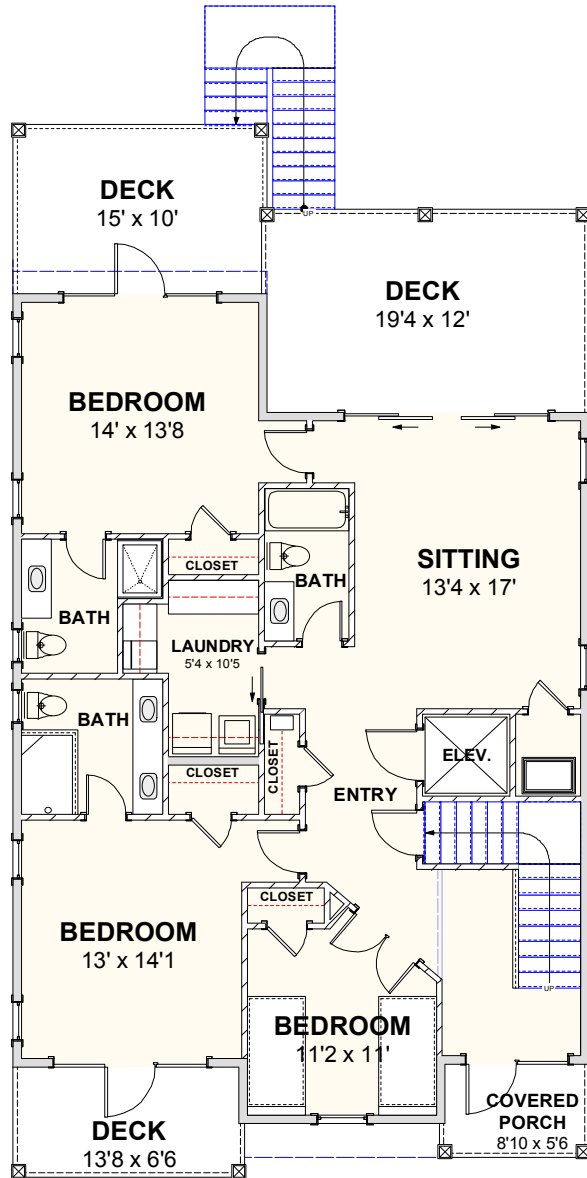

CAROLINA BLUEWATER CONSTRUCTION

BUILDING TOMORROW WITH AFFORDABLE QUALITY HOMES

910-575-7100

6934-9 BEACH DR SW, OCEAN ISLE BEACH, NC 28469

BEACH HOME 216

2,807 SQ FT | 4 BEDROOMS | 4 BATHS-1 HALF BATH | 956 SQ FT DECKS

WWW.CAROLINABLUEWATERCONSTRUCTION.COM

BEACH HOME 216

2,807 SQ FT | 4 BEDROOMS | 4 BATHS-1 HALF BATH | 956 SQ FT DECKS

34' x 62'-2"

1ST FLOOR - FLOOR PLAN

2ND FLOOR - FLOOR PLAN

CAROLINA
BLUEWATER
CONSTRUCTION