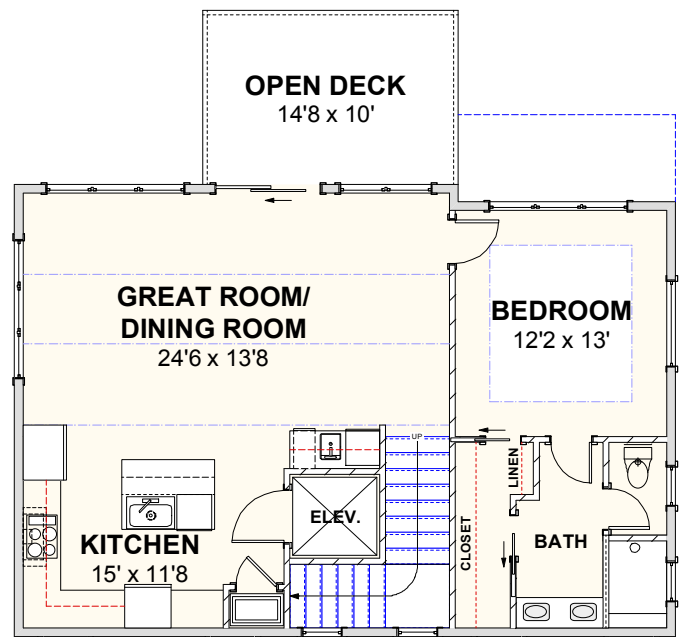

## BEACH HOME 217

1,950 SQ FT | 4 BEDROOMS | 3 BATHS | 210 SQ FT DECKS

[WWW.CAROLINABLUEWATERCONSTRUCTION.COM](http://WWW.CAROLINABLUEWATERCONSTRUCTION.COM)

# BEACH HOME 217

1,950 SQ FT | 4 BEDROOMS | 3 BATHS | 210 SQ FT DECKS

38' x 36'

1ST FLOOR - FLOOR PLAN

2ND FLOOR - FLOOR PLAN

**CAROLINA**  
**BLUEWATER**  
**CONSTRUCTION**

**910-575-7100**

**BUILDING TOMORROW WITH AFFORDABLE QUALITY HOMES**  
6934-9 BEACH DR SW, OCEAN ISLE BEACH, NC 28469  
[WWW.CAROLINABLUEWATERCONSTRUCTION.COM](http://WWW.CAROLINABLUEWATERCONSTRUCTION.COM)