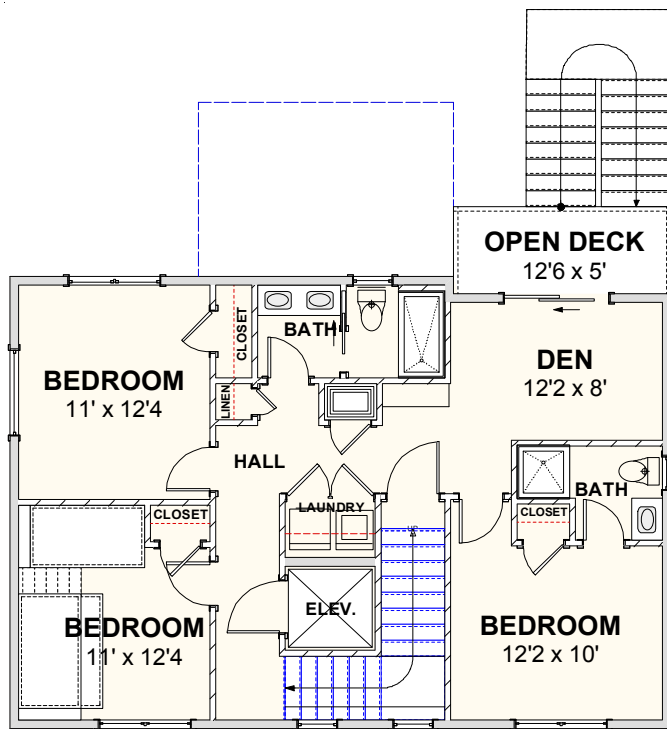

## BEACH HOME 217

1,950 SQ FT | 4 BEDROOMS | 3 BATHS | 210 SQ FT DECKS

[WWW.CAROLINABLUEWATERCONSTRUCTION.COM](http://WWW.CAROLINABLUEWATERCONSTRUCTION.COM)

# BEACH HOME 217

1,950 SQ FT | 4 BEDROOMS | 3 BATHS | 210 SQ FT DECKS

38' x 36'

1ST FLOOR - FLOOR PLAN

2ND FLOOR - FLOOR PLAN

**CAROLINA**  
**BLUEWATER**  
**CONSTRUCTION**

**910-575-7100**

**BUILDING TOMORROW WITH AFFORDABLE QUALITY HOMES**  
6934-9 BEACH DR SW, OCEAN ISLE BEACH, NC 28469  
[WWW.CAROLINABLUEWATERCONSTRUCTION.COM](http://WWW.CAROLINABLUEWATERCONSTRUCTION.COM)