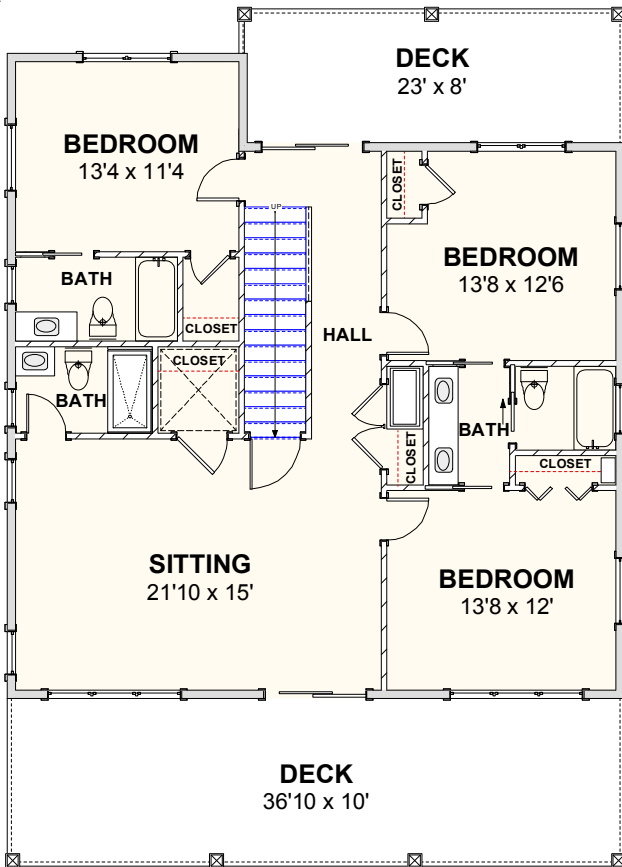

CAROLINA BLUEWATER CONSTRUCTION

BUILDING TOMORROW WITH AFFORDABLE QUALITY HOMES

910-575-7100

6934-9 BEACH DR SW, OCEAN ISLE BEACH, NC 28469

BEACH HOME 218

2,596 SQ FT | 4 BEDROOMS | 4 BATHS—1 HALF BATH | 1,098 SQ FT DECKS

WWW.CAROLINABLUEWATERCONSTRUCTION.COM

BEACH HOME 218

2,596 SQ FT | 4 BEDROOMS | 4 BATHS—1 HALF BATH | 1,098 SQ FT DECKS

36'10 x 51'2'

1ST FLOOR - FLOOR PLAN

2ND FLOOR - FLOOR PLAN

CAROLINA
BLUEWATER
CONSTRUCTION