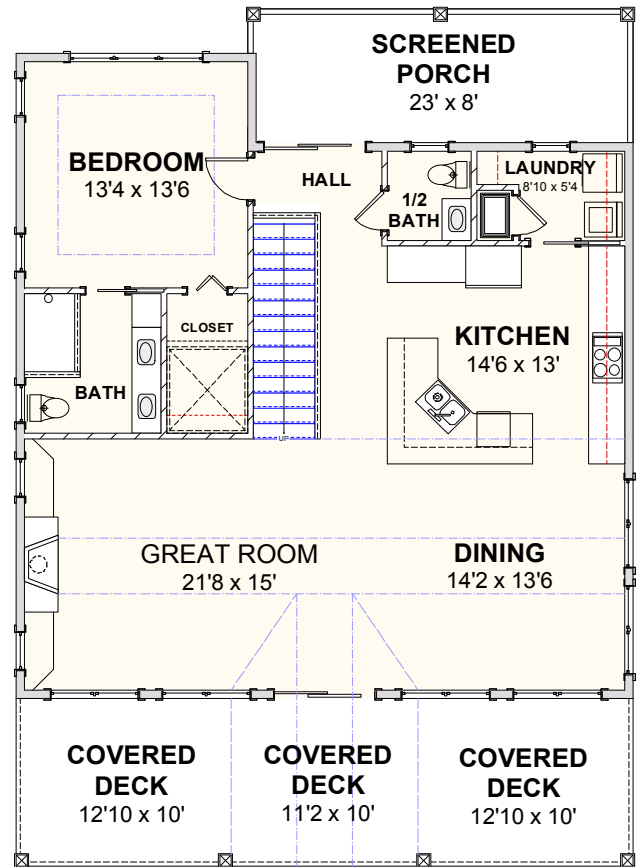

CAROLINA BLUEWATER CONSTRUCTION

BUILDING TOMORROW WITH AFFORDABLE QUALITY HOMES

910-575-7100

6934-9 BEACH DR SW, OCEAN ISLE BEACH, NC 28469

BEACH HOME 218

2,596 SQ FT | 4 BEDROOMS | 4 BATHS—1 HALF BATH | 1,098 SQ FT DECKS

WWW.CAROLINABLUEWATERCONSTRUCTION.COM

BEACH HOME 218

2,596 SQ FT | 4 BEDROOMS | 4 BATHS—1 HALF BATH | 1,098 SQ FT DECKS

36'10 x 51'2'

1ST FLOOR - FLOOR PLAN

2ND FLOOR - FLOOR PLAN

CAROLINA
BLUEWATER
CONSTRUCTION