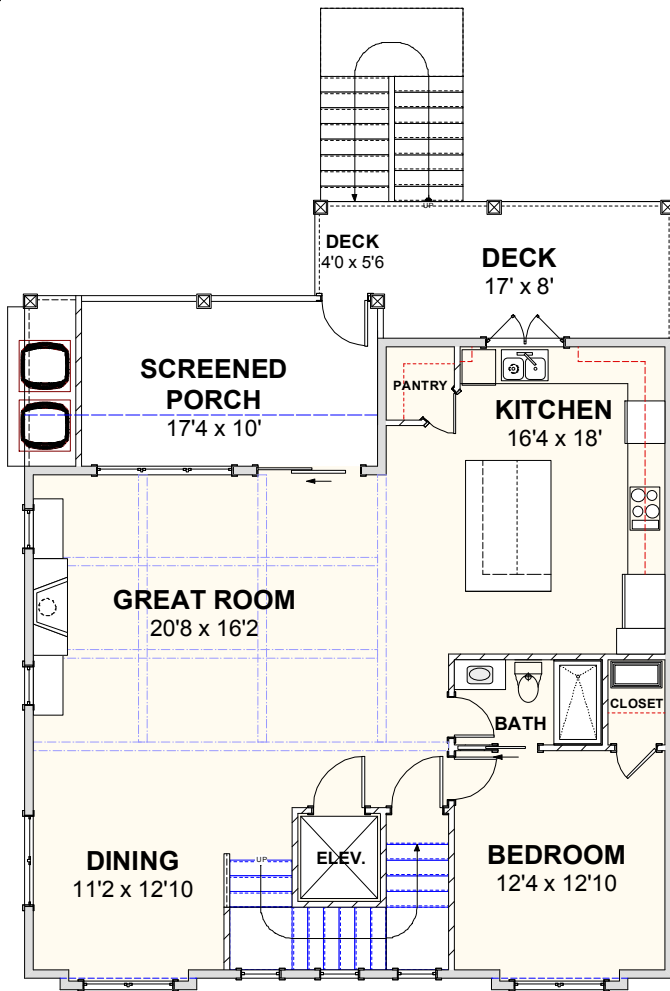

## **BEACH HOME 219**

**2,612 SQ FT | 5 BEDROOMS | 4 BATHS | 824 SQ FT DECKS**

**WWW.CAROLINABLUEWATERCONSTRUCTION.COM**

# BEACH HOME 219

2,612 SQ FT | 5 BEDROOMS | 4 BATHS | 824 SQ FT DECKS

39' x 46'2

1ST FLOOR - FLOOR PLAN

2ND FLOOR - FLOOR PLAN

CROWS NEST - OPEN DECK PLAN

**CAROLINA**  
**BLUEWATER**  
**CONSTRUCTION**

**910-575-7100**