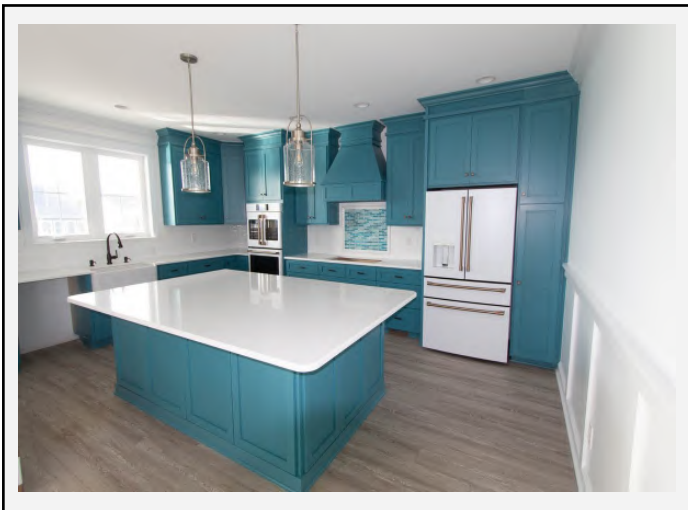

# CAROLINA BLUEWATER CONSTRUCTION

**BUILDING TOMORROW WITH AFFORDABLE QUALITY HOMES**

**910-575-7100**

**6934-9 BEACH DR SW, OCEAN ISLE BEACH, NC 28469**