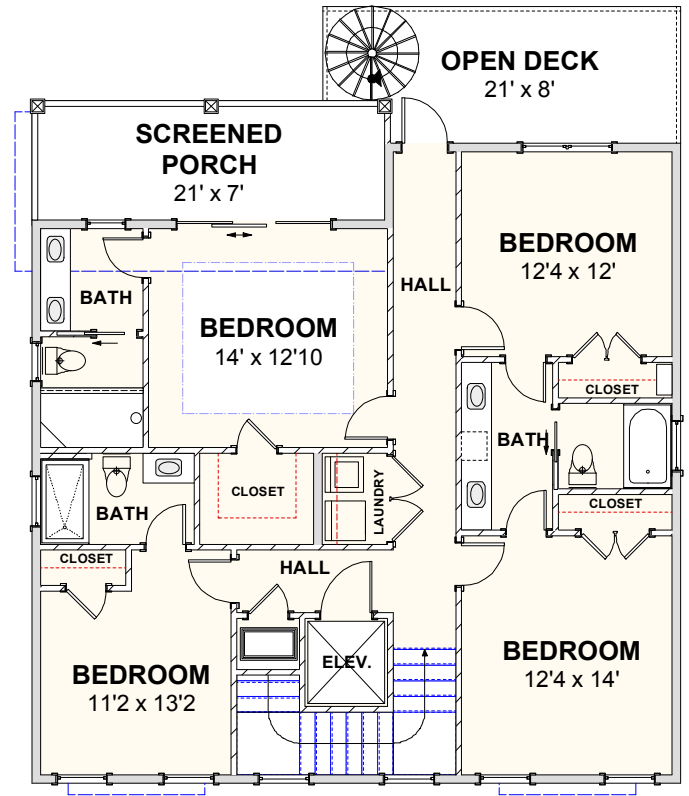

## **BEACH HOME 219**

**2,612 SQ FT | 5 BEDROOMS | 4 BATHS | 824 SQ FT DECKS**

**WWW.CAROLINABLUEWATERCONSTRUCTION.COM**

# BEACH HOME 219

2,612 SQ FT | 5 BEDROOMS | 4 BATHS | 824 SQ FT DECKS

39' x 46'2

1ST FLOOR - FLOOR PLAN

2ND FLOOR - FLOOR PLAN

CROWS NEST - OPEN DECK PLAN

**CAROLINA**  
**BLUEWATER**  
**CONSTRUCTION**

**910-575-7100**