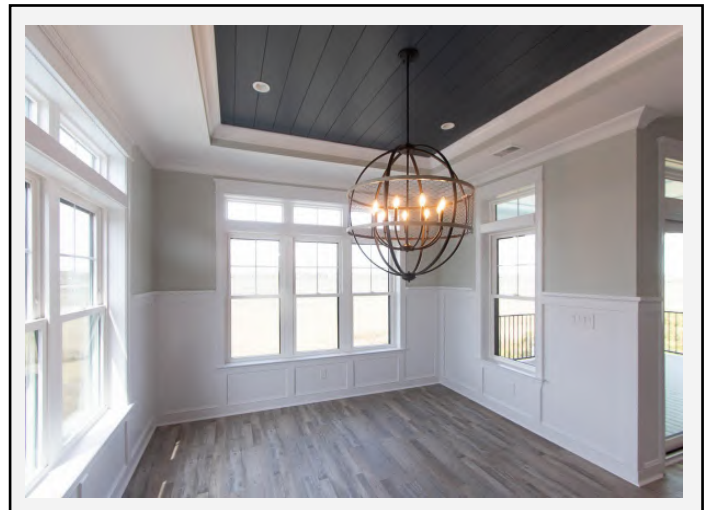

# CAROLINA BLUEWATER CONSTRUCTION

**BUILDING TOMORROW WITH AFFORDABLE QUALITY HOMES**

**910-575-7100**

**6934-9 BEACH DR SW, OCEAN ISLE BEACH, NC 28469**