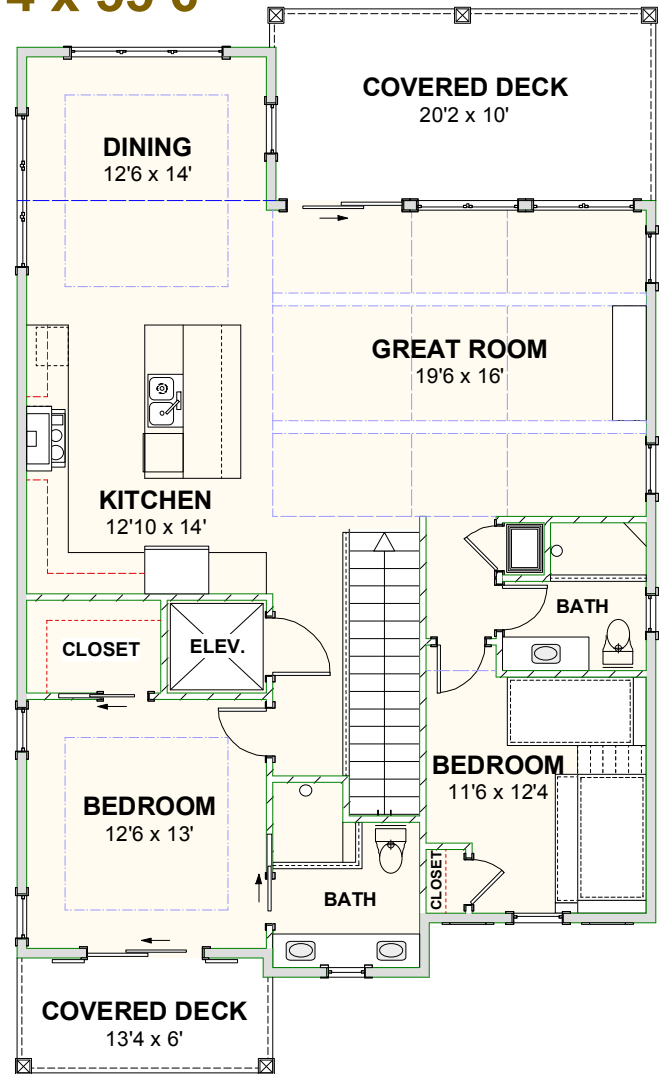

## **BEACH HOME 222**

**2,706 SQ FT | 5 BEDROOMS | 4 BATHS—1 HALF | 559 SQ FT DECKS**

**WWW.CAROLINABLUEWATERCONSTRUCTION.COM**

# BEACH HOME 222

2,706 SQ FT | 5 BEDROOMS | 4 BATHS—1 HALF | 559 SQ FT DECKS

33'4" x 55'6"

1ST FLOOR - FLOOR PLAN

2ND FLOOR - FLOOR PLAN

**CAROLINA**  
**BLUEWATER**  
**CONSTRUCTION**

**910-575-7100**

**BUILDING TOMORROW WITH AFFORDABLE QUALITY HOMES**  
6934-9 BEACH DR SW, OCEAN ISLE BEACH, NC 28469  
[WWW.CAROLINABLUEWATERCONSTRUCTION.COM](http://WWW.CAROLINABLUEWATERCONSTRUCTION.COM)