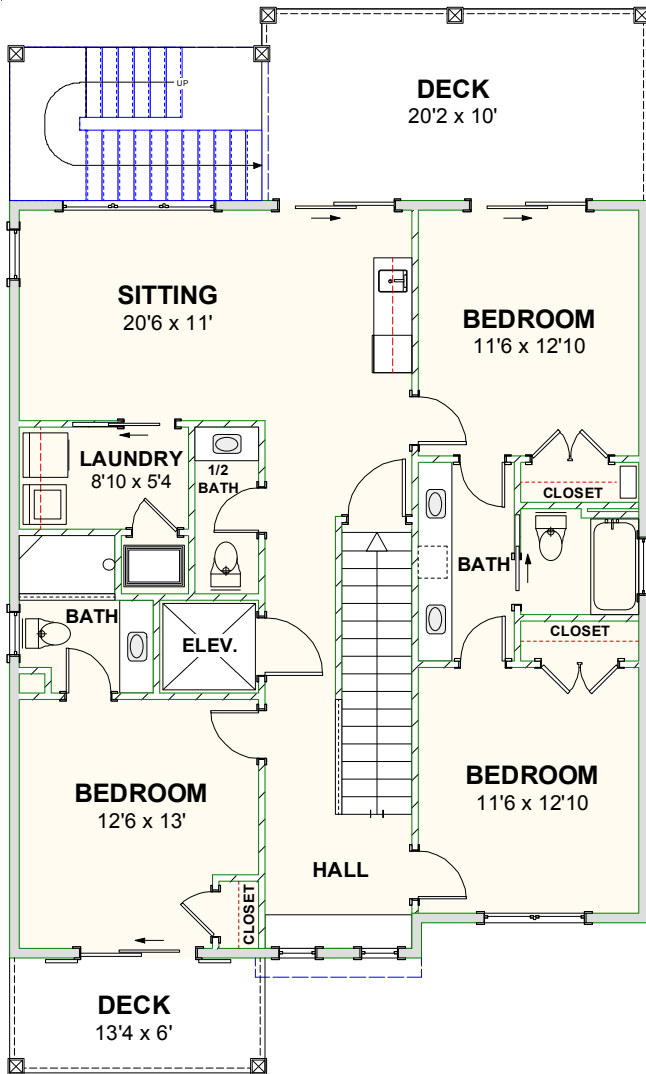

## **BEACH HOME 222**

**2,706 SQ FT | 5 BEDROOMS | 4 BATHS—1 HALF | 559 SQ FT DECKS**

**WWW.CAROLINABLUEWATERCONSTRUCTION.COM**

# BEACH HOME 222

2,706 SQ FT | 5 BEDROOMS | 4 BATHS—1 HALF | 559 SQ FT DECKS

33'4" x 55'6"

1ST FLOOR - FLOOR PLAN

2ND FLOOR - FLOOR PLAN

**CAROLINA**  
**BLUEWATER**  
**CONSTRUCTION**

**910-575-7100**

**BUILDING TOMORROW WITH AFFORDABLE QUALITY HOMES**  
6934-9 BEACH DR SW, OCEAN ISLE BEACH, NC 28469  
[WWW.CAROLINABLUEWATERCONSTRUCTION.COM](http://WWW.CAROLINABLUEWATERCONSTRUCTION.COM)