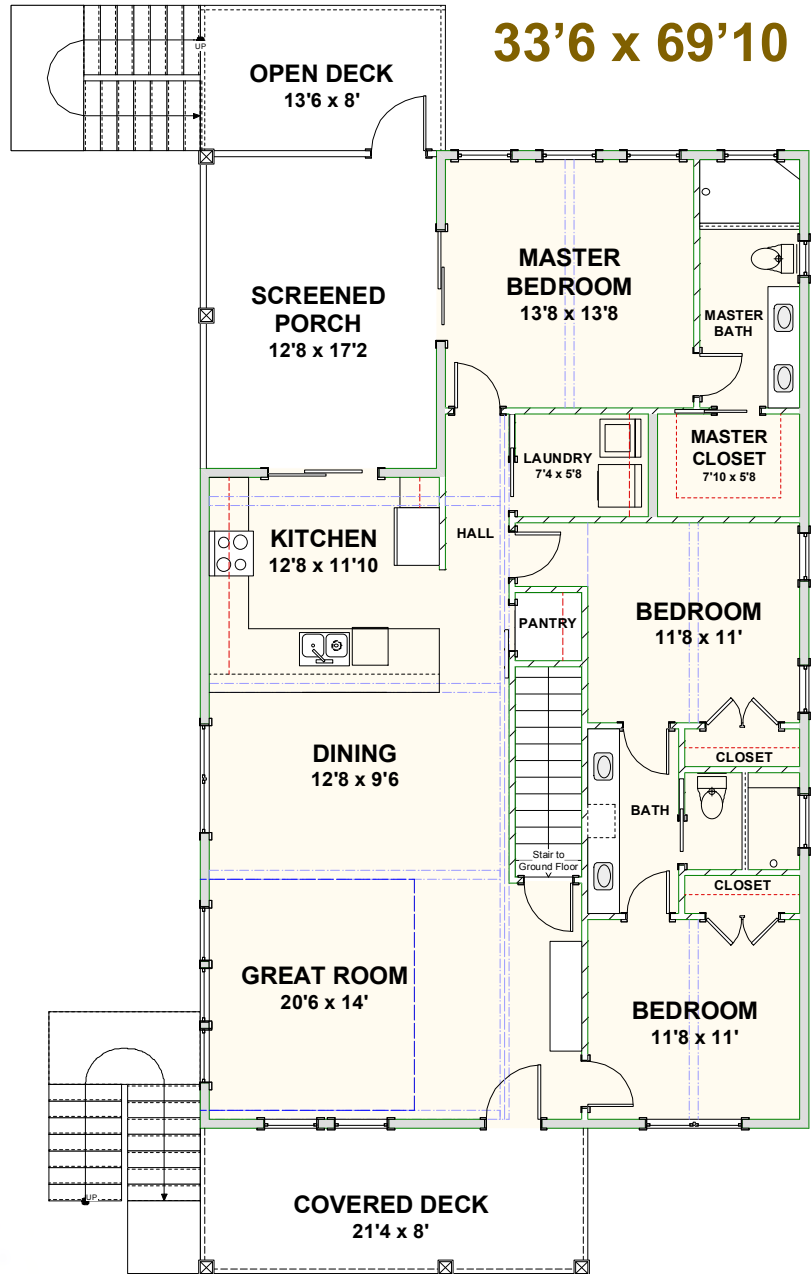

## BEACH HOME 225

1,575 SQ FT | 3 BEDROOMS | 2 BATHS | 335 SQ FT DECKS

[WWW.CAROLINABLUEWATERCONSTRUCTION.COM](http://WWW.CAROLINABLUEWATERCONSTRUCTION.COM)

# BEACH HOME 225

1,575 SQ FT | 3 BEDROOMS | 2 BATHS | 335 SQ FT DECKS

1ST FLOOR - FLOOR PLAN

**CAROLINA**  
**BLUEWATER**  
**CONSTRUCTION**

**910-575-7100**

**BUILDING TOMORROW WITH AFFORDABLE QUALITY HOMES**