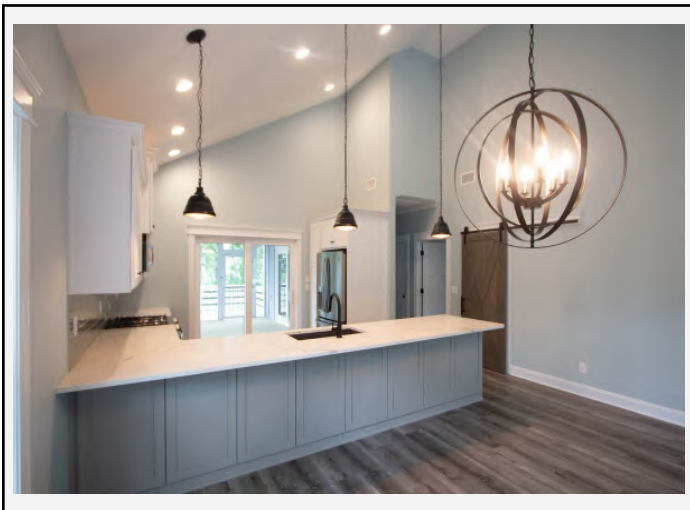

# CAROLINA BLUEWATER CONSTRUCTION

BUILDING TOMORROW WITH AFFORDABLE QUALITY HOMES

**910-575-7100**

6934-9 BEACH DR SW, OCEAN ISLE BEACH, NC 28469