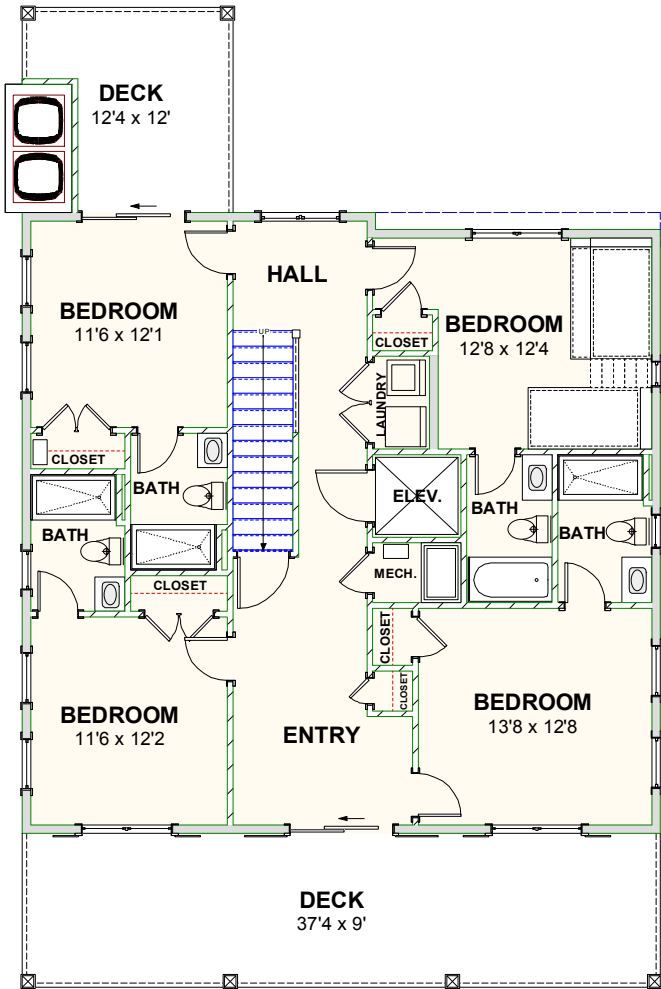

CAROLINA BLUEWATER CONSTRUCTION

BUILDING TOMORROW WITH AFFORDABLE QUALITY HOMES

910-575-7100

6934-9 BEACH DR SW, OCEAN ISLE BEACH, NC 28469

BEACH HOME 226

2,696 SQ FT | 5 BEDROOMS | 5 BATHS—1 HALF BATH | 1,073 SQ FT DECKS

WWW.CAROLINABLUEWATERCONSTRUCTION.COM

BEACH HOME 226

2,696 SQ FT | 5 BEDROOMS | 5 BATHS—1 HALF BATH | 1,073 SQ FT DECKS

37'4 x 57'4

1ST FLOOR - FLOOR PLAN

2ND FLOOR - FLOOR PLAN

3RD FLOOR - OPEN DECK PLAN

CAROLINA