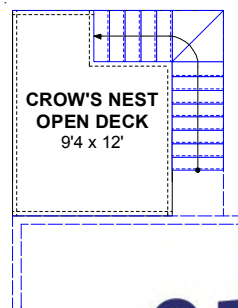

CAROLINA BLUEWATER CONSTRUCTION

BUILDING TOMORROW WITH AFFORDABLE QUALITY HOMES

910-575-7100

6934-9 BEACH DR SW, OCEAN ISLE BEACH, NC 28469

BEACH HOME 226

2,696 SQ FT | 5 BEDROOMS | 5 BATHS—1 HALF BATH | 1,073 SQ FT DECKS

WWW.CAROLINABLUEWATERCONSTRUCTION.COM

BEACH HOME 226

2,696 SQ FT | 5 BEDROOMS | 5 BATHS—1 HALF BATH | 1,073 SQ FT DECKS

37'4 x 57'4

1ST FLOOR - FLOOR PLAN

2ND FLOOR - FLOOR PLAN

3RD FLOOR - OPEN DECK PLAN

CAROLINA