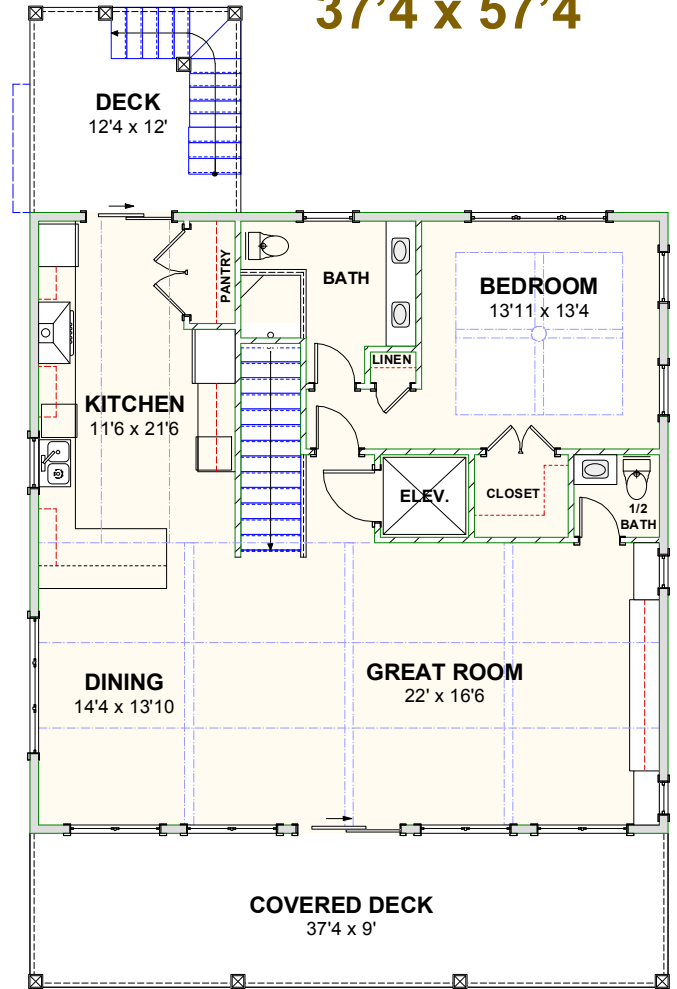

CAROLINA BLUEWATER CONSTRUCTION

BUILDING TOMORROW WITH AFFORDABLE QUALITY HOMES

910-575-7100

6934-9 BEACH DR SW, OCEAN ISLE BEACH, NC 28469

BEACH HOME 226

2,696 SQ FT | 5 BEDROOMS | 5 BATHS—1 HALF BATH | 1,073 SQ FT DECKS

WWW.CAROLINABLUEWATERCONSTRUCTION.COM

BEACH HOME 226

2,696 SQ FT | 5 BEDROOMS | 5 BATHS—1 HALF BATH | 1,073 SQ FT DECKS

37'4 x 57'4

1ST FLOOR - FLOOR PLAN

2ND FLOOR - FLOOR PLAN

3RD FLOOR - OPEN DECK PLAN

CAROLINA