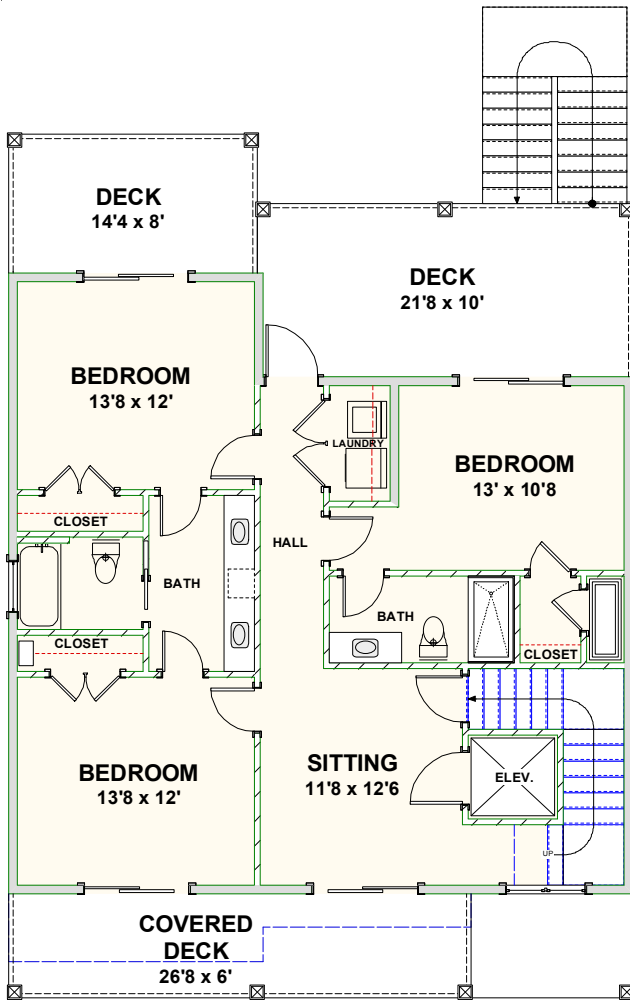

## **BEACH HOME 228**

**2,403 SQ FT | 4 BEDROOMS | 3 BATHS—1 HALF BATH | 817 SQ FT DECKS**

**WWW.CAROLINABLUEWATERCONSTRUCTION.COM**

# BEACH HOME 228

2,403 SQ FT | 4 BEDROOMS | 3 BATHS—1 HALF BATH | 817 SQ FT DECKS

36' x 49'10

1ST FLOOR - FLOOR PLAN

2ND FLOOR - FLOOR PLAN

**CAROLINA**  
**BLUEWATER**  
**CONSTRUCTION**

**910-575-7100**

**BUILDING TOMORROW WITH AFFORDABLE QUALITY HOMES**  
6934-9 BEACH DR SW, OCEAN ISLE BEACH, NC 28469  
[WWW.CAROLINABLUEWATERCONSTRUCTION.COM](http://WWW.CAROLINABLUEWATERCONSTRUCTION.COM)