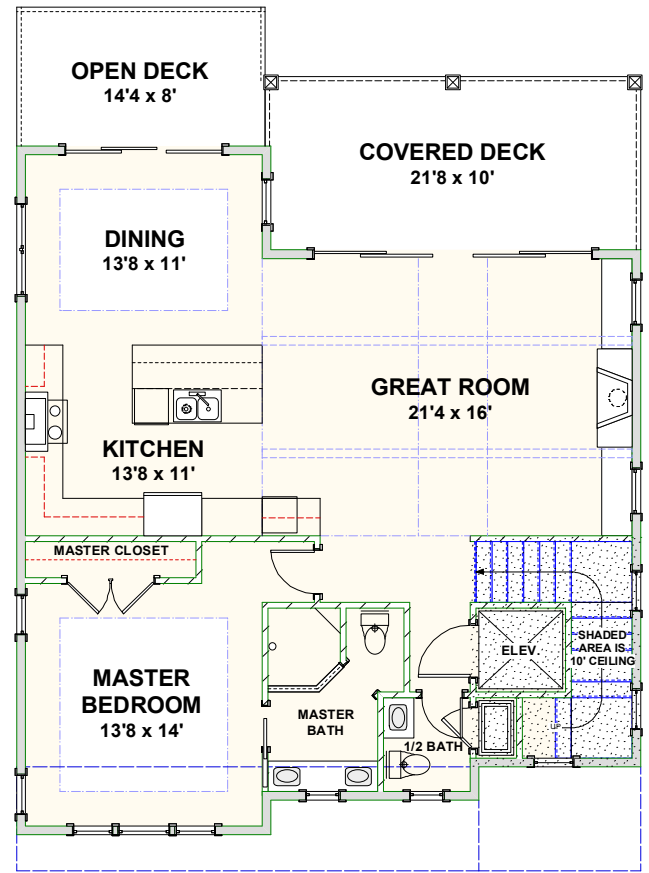

## **BEACH HOME 228**

**2,403 SQ FT | 4 BEDROOMS | 3 BATHS—1 HALF BATH | 817 SQ FT DECKS**

**WWW.CAROLINABLUEWATERCONSTRUCTION.COM**

# BEACH HOME 228

2,403 SQ FT | 4 BEDROOMS | 3 BATHS—1 HALF BATH | 817 SQ FT DECKS

36' x 49'10

1ST FLOOR - FLOOR PLAN

2ND FLOOR - FLOOR PLAN

**CAROLINA**  
**BLUEWATER**  
**CONSTRUCTION**

**910-575-7100**

**BUILDING TOMORROW WITH AFFORDABLE QUALITY HOMES**  
6934-9 BEACH DR SW, OCEAN ISLE BEACH, NC 28469  
[WWW.CAROLINABLUEWATERCONSTRUCTION.COM](http://WWW.CAROLINABLUEWATERCONSTRUCTION.COM)