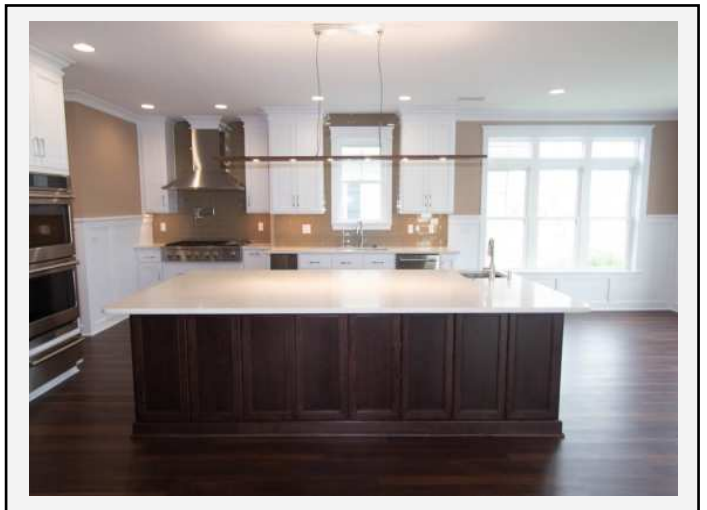

CAROLINA BLUEWATER CONSTRUCTION

BUILDING TOMORROW WITH AFFORDABLE QUALITY HOMES

910-575-7100

6934-9 BEACH DR SW, OCEAN ISLE BEACH, NC 28469

BEACH HOME 229

3,463 SQ FT | 3 BEDROOMS | 3 BATHS—1 HALF BATH | 764 SQ FT DECKS