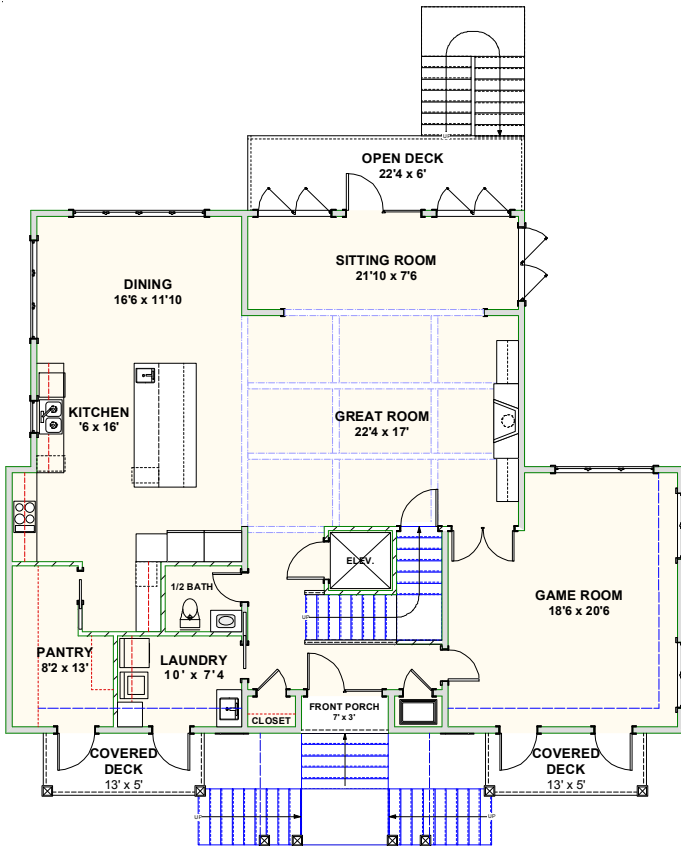

CAROLINA BLUEWATER CONSTRUCTION

BUILDING TOMORROW WITH AFFORDABLE QUALITY HOMES

910-575-7100

6934-9 BEACH DR SW, OCEAN ISLE BEACH, NC 28469

BEACH HOME 229

3,463 SQ FT | 3 BEDROOMS | 3 BATHS—1 HALF BATH | 764 SQ FT DECKS

WWW.CAROLINABLUEWATERCONSTRUCTION.COM

BEACH HOME 229

3,463 SQ FT | 3 BEDROOMS | 3 BATHS—1 HALF BATH | 764 SQ FT DECKS

54'8 x 57'2

1ST FLOOR - FLOOR PLAN

2ND FLOOR - FLOOR PLAN

CAROLINA
BLUEWATER
CONSTRUCTION