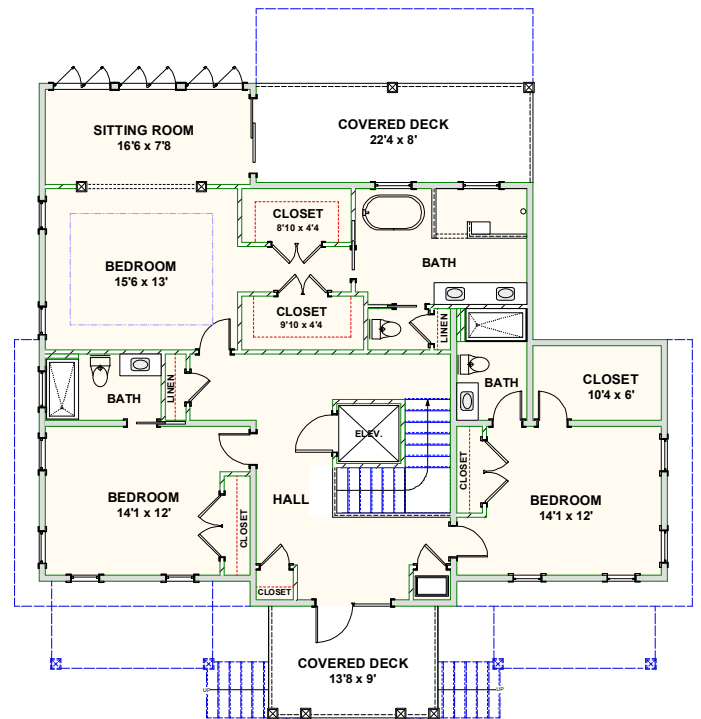

CAROLINA BLUEWATER CONSTRUCTION

BUILDING TOMORROW WITH AFFORDABLE QUALITY HOMES

910-575-7100

6934-9 BEACH DR SW, OCEAN ISLE BEACH, NC 28469

BEACH HOME 229

3,463 SQ FT | 3 BEDROOMS | 3 BATHS—1 HALF BATH | 764 SQ FT DECKS

WWW.CAROLINABLUEWATERCONSTRUCTION.COM

BEACH HOME 229

3,463 SQ FT | 3 BEDROOMS | 3 BATHS—1 HALF BATH | 764 SQ FT DECKS

54'8 x 57'2

1ST FLOOR - FLOOR PLAN

2ND FLOOR - FLOOR PLAN

CAROLINA
BLUEWATER
CONSTRUCTION