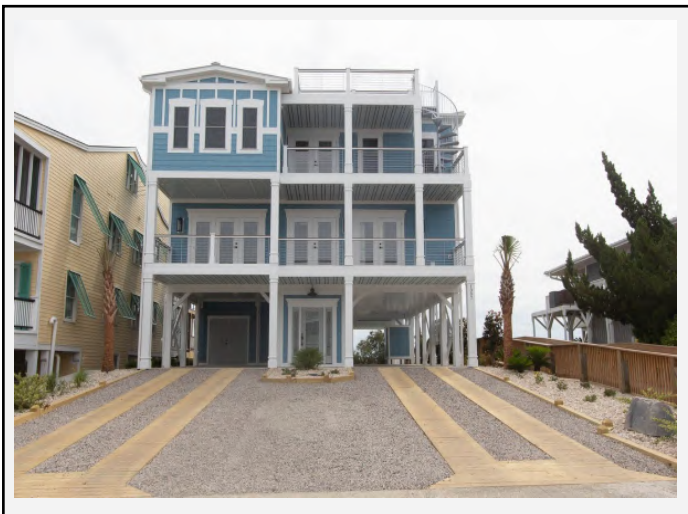

# CAROLINA BLUEWATER CONSTRUCTION

**BUILDING TOMORROW WITH AFFORDABLE QUALITY HOMES**

**910-575-7100**

**6934-9 BEACH DR SW, OCEAN ISLE BEACH, NC 28469**

## **BEACH HOME 230**

**3,756 SQ FT | 5 BEDROOMS | 5 BATHS—1 HALF BATH | 2,159 SQ FT DECKS**

**WWW.CAROLINABLUEWATERCONSTRUCTION.COM**