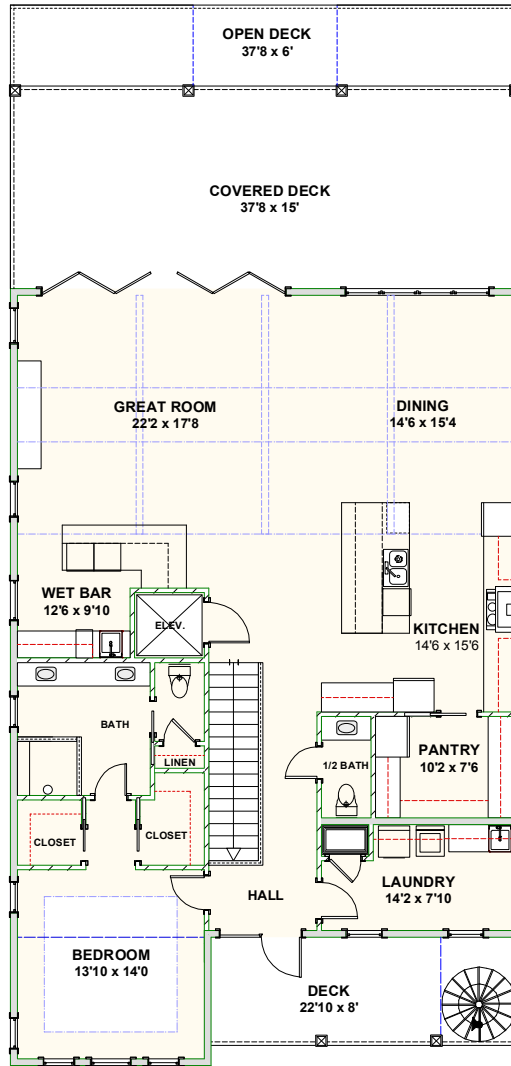

## **BEACH HOME 230**

**3,756 SQ FT | 5 BEDROOMS | 5 BATHS—1 HALF BATH | 2,159 SQ FT DECKS**

**WWW.CAROLINABLUEWATERCONSTRUCTION.COM**

# BEACH HOME 230

3,756 SQ FT | 5 BEDROOMS | 5 BATHS—1 HALF BATH | 2,159 SQ FT DECKS

37'8 x 78'6

1ST FLOOR - FLOOR PLAN

2ND FLOOR - FLOOR PLAN

CROWS NEST

FLOOR PLAN

**CAROLINA**  
**BLUEWATER**  
**CONSTRUCTION**