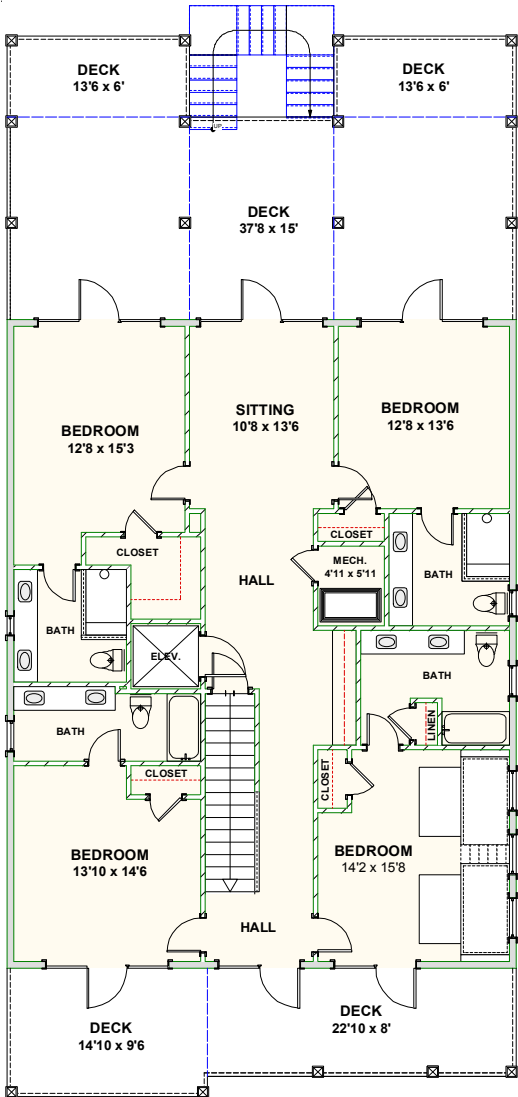

## **BEACH HOME 230**

**3,756 SQ FT | 5 BEDROOMS | 5 BATHS—1 HALF BATH | 2,159 SQ FT DECKS**

**WWW.CAROLINABLUEWATERCONSTRUCTION.COM**

# BEACH HOME 230

3,756 SQ FT | 5 BEDROOMS | 5 BATHS—1 HALF BATH | 2,159 SQ FT DECKS

37'8 x 78'6

1ST FLOOR - FLOOR PLAN

2ND FLOOR - FLOOR PLAN

CROWS NEST

FLOOR PLAN

**CAROLINA**  
**BLUEWATER**  
**CONSTRUCTION**