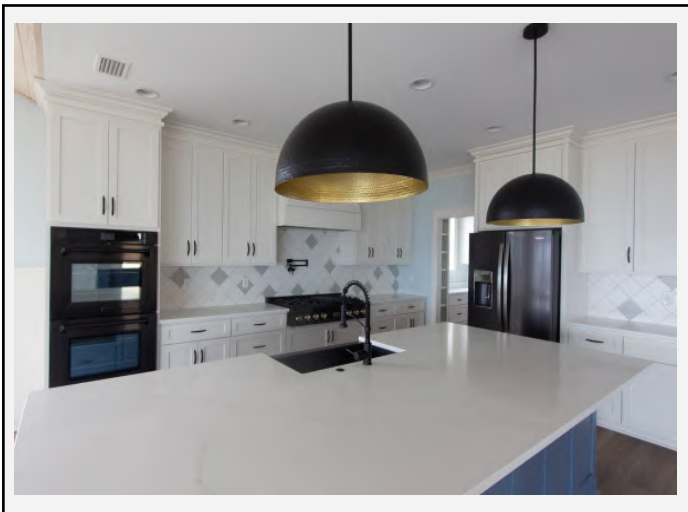

# CAROLINA BLUEWATER CONSTRUCTION

**BUILDING TOMORROW WITH AFFORDABLE QUALITY HOMES**

**910-575-7100**

**6934-9 BEACH DR SW, OCEAN ISLE BEACH, NC 28469**