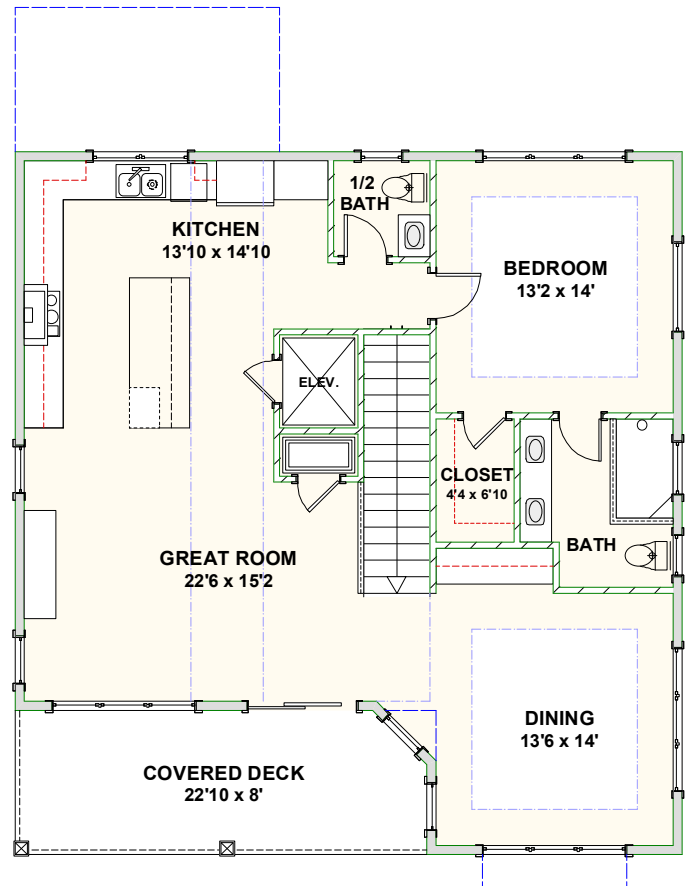

CAROLINA BLUEWATER CONSTRUCTION

BUILDING TOMORROW WITH AFFORDABLE QUALITY HOMES

910-575-7100

6934-9 BEACH DR SW, OCEAN ISLE BEACH, NC 28469

BEACH HOME 231

2,524 SQ FT | 4 BEDROOMS | 3 BATHS—1 HALF BATH | 477 SQ FT DECKS

WWW.CAROLINABLUEWATERCONSTRUCTION.COM

BEACH HOME 231

2,524 SQ FT | 4 BEDROOMS | 3 BATHS—1 HALF BATH | 477 SQ FT DECKS

37' x 47'

1ST FLOOR - FLOOR PLAN

2ND FLOOR - FLOOR PLAN

CAROLINA
BLUEWATER
CONSTRUCTION

910-575-7100