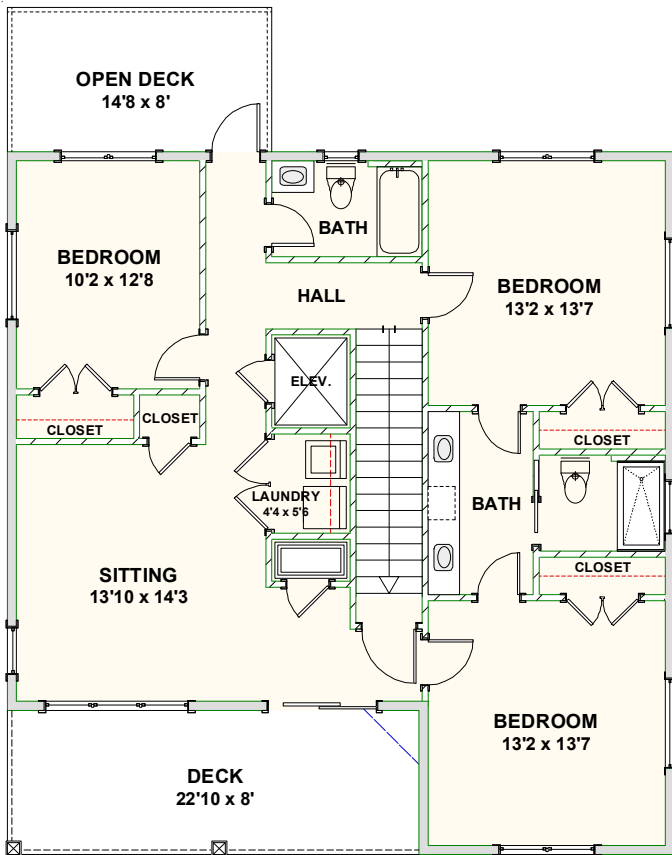

CAROLINA BLUEWATER CONSTRUCTION

BUILDING TOMORROW WITH AFFORDABLE QUALITY HOMES

910-575-7100

6934-9 BEACH DR SW, OCEAN ISLE BEACH, NC 28469

BEACH HOME 231

2,524 SQ FT | 4 BEDROOMS | 3 BATHS—1 HALF BATH | 477 SQ FT DECKS

WWW.CAROLINABLUEWATERCONSTRUCTION.COM

BEACH HOME 231

2,524 SQ FT | 4 BEDROOMS | 3 BATHS—1 HALF BATH | 477 SQ FT DECKS

37' x 47'

1ST FLOOR - FLOOR PLAN

2ND FLOOR - FLOOR PLAN

CAROLINA
BLUEWATER
CONSTRUCTION

910-575-7100