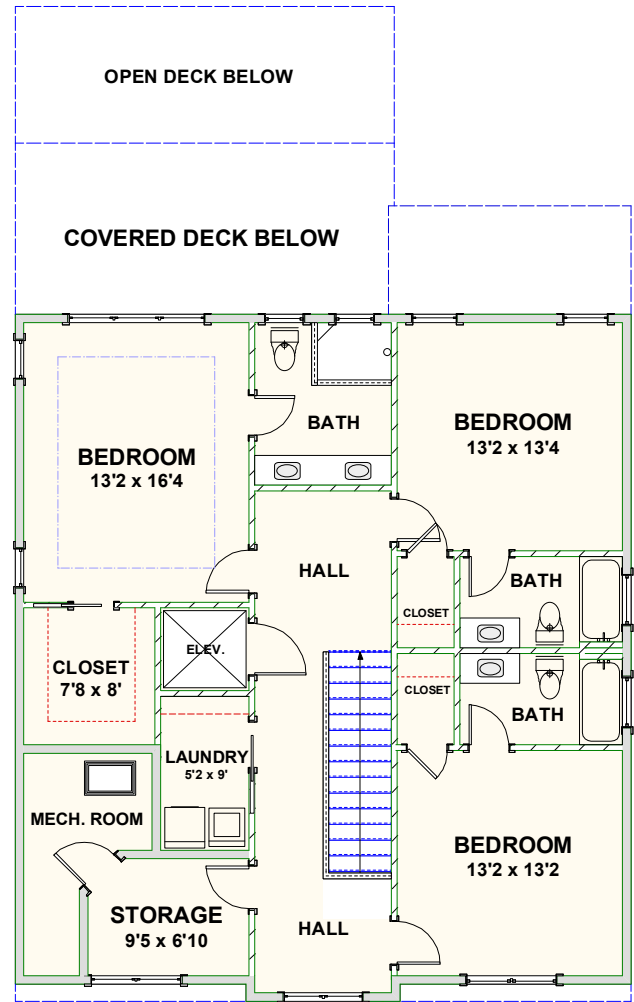

CAROLINA BLUEWATER CONSTRUCTION

BUILDING TOMORROW WITH AFFORDABLE QUALITY HOMES

910-575-7100

6934-9 BEACH DR SW, OCEAN ISLE BEACH, NC 28469

BEACH HOME 232

2,875 SQ FT | 4 BEDROOMS | 4 BATHS—1 HALF BATH | 396 SQ FT DECKS

WWW.CAROLINABLUEWATERCONSTRUCTION.COM

BEACH HOME 232

2,875 SQ FT | 4 BEDROOMS | 4 BATHS—1 HALF BATH | 396 SQ FT DECKS

36' x 58'2

1ST FLOOR - FLOOR PLAN

2ND FLOOR - FLOOR PLAN

CAROLINA

BLUEWATER
CONSTRUCTION