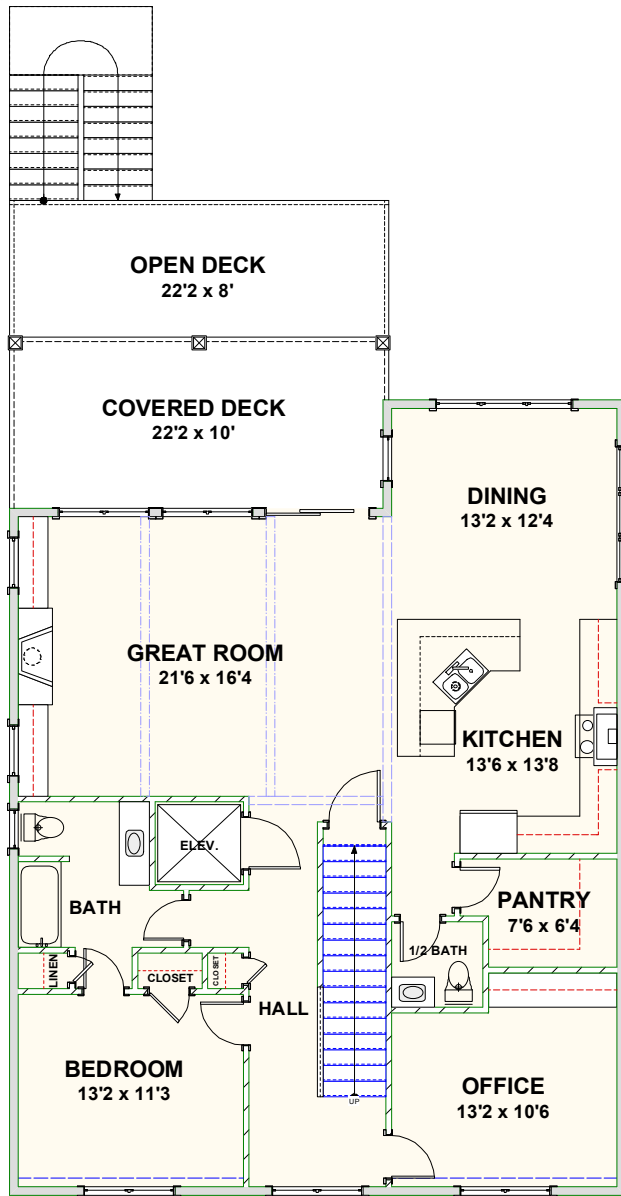

CAROLINA BLUEWATER CONSTRUCTION

BUILDING TOMORROW WITH AFFORDABLE QUALITY HOMES

910-575-7100

6934-9 BEACH DR SW, OCEAN ISLE BEACH, NC 28469

BEACH HOME 232

2,875 SQ FT | 4 BEDROOMS | 4 BATHS—1 HALF BATH | 396 SQ FT DECKS

WWW.CAROLINABLUEWATERCONSTRUCTION.COM

BEACH HOME 232

2,875 SQ FT | 4 BEDROOMS | 4 BATHS—1 HALF BATH | 396 SQ FT DECKS

36' x 58'2

1ST FLOOR - FLOOR PLAN

2ND FLOOR - FLOOR PLAN

CAROLINA

BLUEWATER
CONSTRUCTION