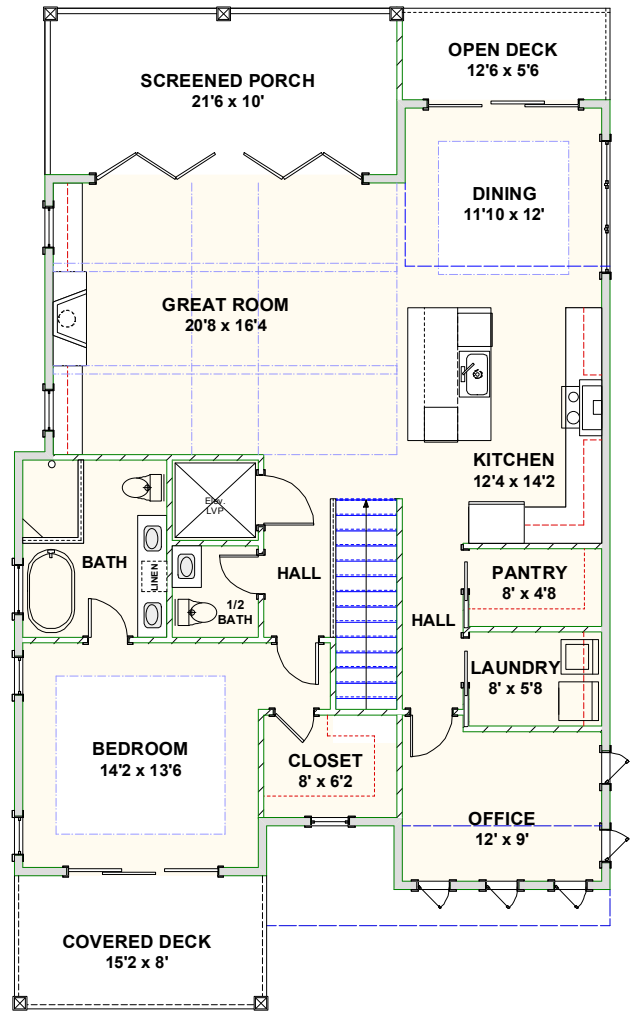

## **BEACH HOME 234**

**2,876 SQ FT | 4 BEDROOMS | 3 BATHS—1 HALF BATH | 1,055 SQ FT DECKS**

**WWW.CAROLINABLUEWATERCONSTRUCTION.COM**

# BEACH HOME 234

2,876 SQ FT | 4 BEDROOMS | 3 BATHS—1 HALF BATH | 1,055 SQ FT DECKS

35'10 x 60'2

**1ST FLOOR - FLOOR PLAN**

**2ND FLOOR - FLOOR PLAN**

**CAROLINA**  
**BLUEWATER**  
**CONSTRUCTION**

**910-575-7100**