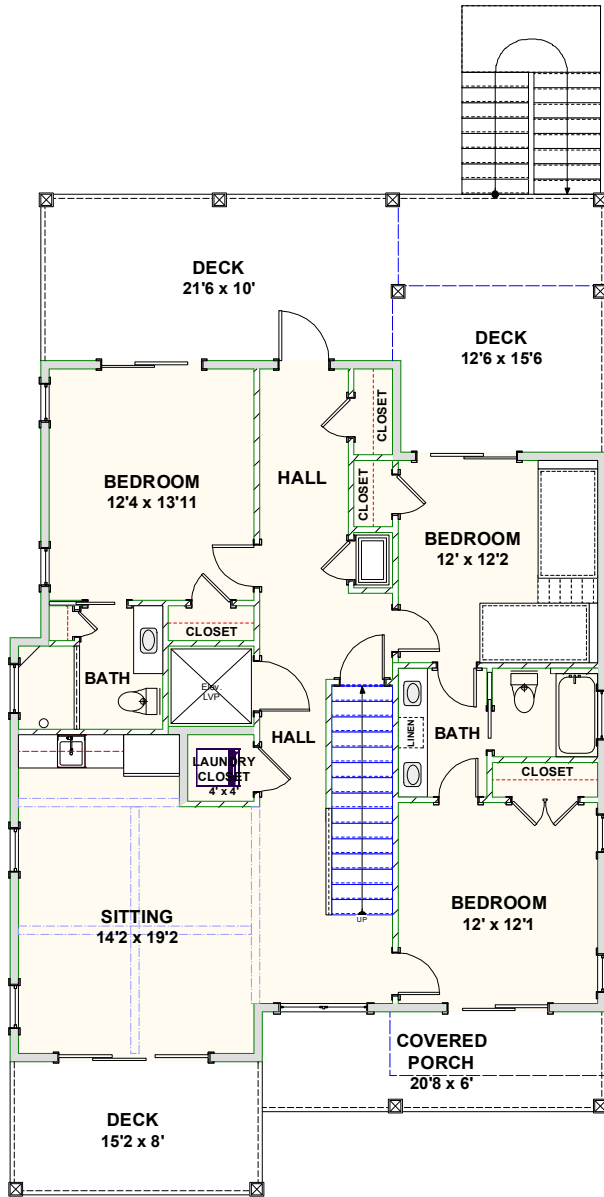

## **BEACH HOME 234**

**2,876 SQ FT | 4 BEDROOMS | 3 BATHS—1 HALF BATH | 1,055 SQ FT DECKS**

**WWW.CAROLINABLUEWATERCONSTRUCTION.COM**

# BEACH HOME 234

2,876 SQ FT | 4 BEDROOMS | 3 BATHS—1 HALF BATH | 1,055 SQ FT DECKS

35'10 x 60'2

**1ST FLOOR - FLOOR PLAN**

**2ND FLOOR - FLOOR PLAN**

**CAROLINA**  
**BLUEWATER**  
**CONSTRUCTION**

**910-575-7100**