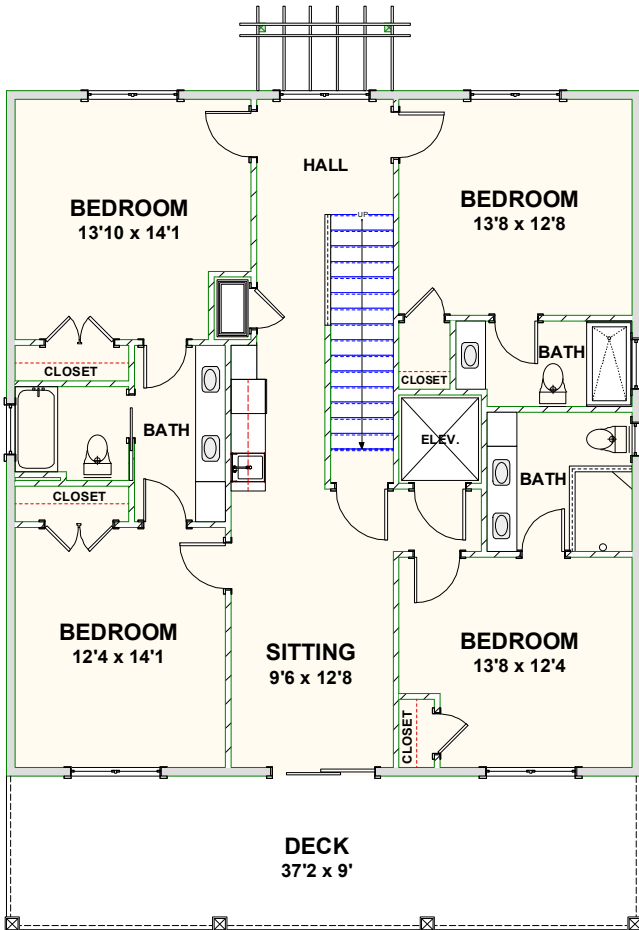

CAROLINA BLUEWATER CONSTRUCTION

BUILDING TOMORROW WITH AFFORDABLE QUALITY HOMES

910-575-7100

6934-9 BEACH DR SW, OCEAN ISLE BEACH, NC 28469

BEACH HOME 235

2,984 SQ FT | 5 BEDROOMS | 4 BATHS—1 HALF BATH | 668 SQ FT DECKS

WWW.CAROLINABLUEWATERCONSTRUCTION.COM

BEACH HOME 235

2,984 SQ FT | 5 BEDROOMS | 4 BATHS—1 HALF BATH | 668 SQ FT DECKS

37'2 x 49'2

1ST FLOOR - FLOOR PLAN

2ND FLOOR - FLOOR PLAN

CAROLINA
BLUEWATER
CONSTRUCTION