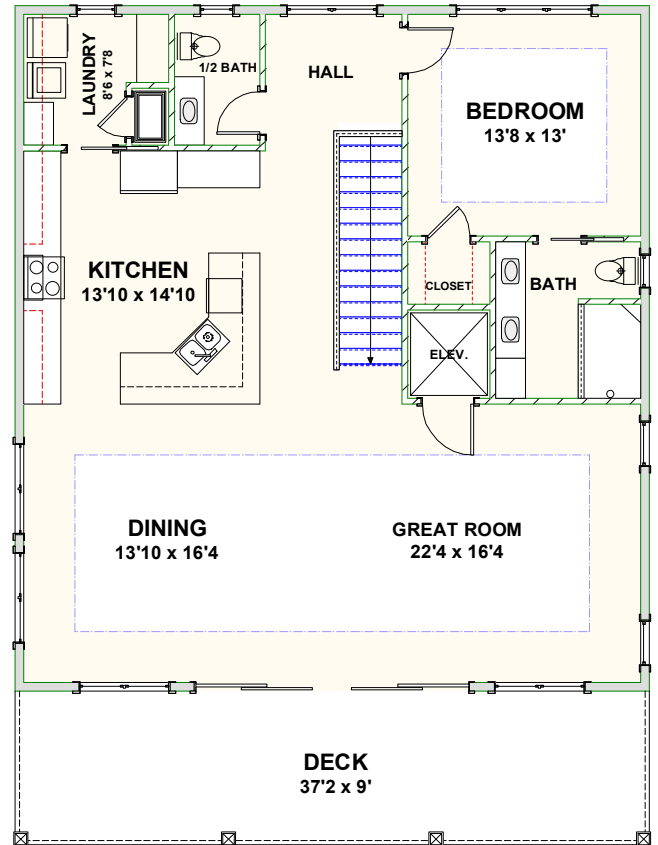

CAROLINA BLUEWATER CONSTRUCTION

BUILDING TOMORROW WITH AFFORDABLE QUALITY HOMES

910-575-7100

6934-9 BEACH DR SW, OCEAN ISLE BEACH, NC 28469

BEACH HOME 235

2,984 SQ FT | 5 BEDROOMS | 4 BATHS—1 HALF BATH | 668 SQ FT DECKS

WWW.CAROLINABLUEWATERCONSTRUCTION.COM

BEACH HOME 235

2,984 SQ FT | 5 BEDROOMS | 4 BATHS—1 HALF BATH | 668 SQ FT DECKS

37'2 x 49'2

1ST FLOOR - FLOOR PLAN

2ND FLOOR - FLOOR PLAN

CAROLINA
BLUEWATER
CONSTRUCTION