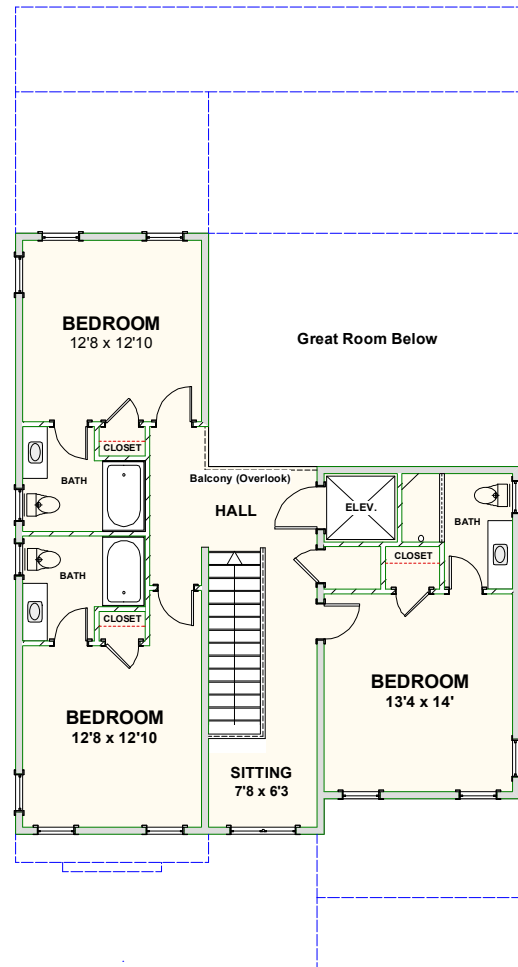

CAROLINA BLUEWATER CONSTRUCTION

BUILDING TOMORROW WITH AFFORDABLE QUALITY HOMES

910-575-7100

6934-9 BEACH DR SW, OCEAN ISLE BEACH, NC 28469

BEACH HOME 236

2,866 SQ FT | 5 BEDROOMS | 5 BATHS | 668 SQ FT DECKS

WWW.CAROLINABLUEWATERCONSTRUCTION.COM

BEACH HOME 236

2,866 SQ FT | 5 BEDROOMS | 5 BATHS | 505 SQ FT DECKS

35'8 x 68'

1ST FLOOR - FLOOR PLAN

2ND FLOOR - FLOOR PLAN

CAROLINA
BLUEWATER
CONSTRUCTION

910-575-7100