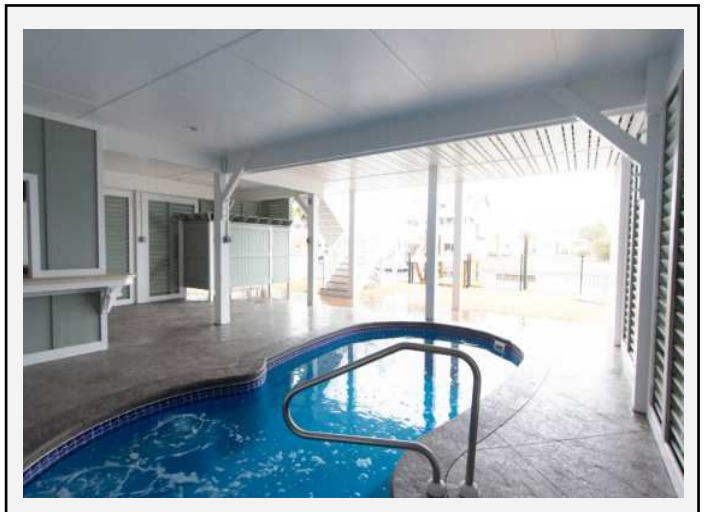

CAROLINA BLUEWATER CONSTRUCTION

BUILDING TOMORROW WITH AFFORDABLE QUALITY HOMES

910-575-7100

6934-9 BEACH DR SW, OCEAN ISLE BEACH, NC 28469

BEACH HOME 236

2,866 SQ FT | 5 BEDROOMS | 5 BATHS | 668 SQ FT DECKS

WWW.CAROLINABLUEWATERCONSTRUCTION.COM

BEACH HOME 236

2,866 SQ FT | 5 BEDROOMS | 5 BATHS | 505 SQ FT DECKS

35'8 x 68'

1ST FLOOR - FLOOR PLAN

2ND FLOOR - FLOOR PLAN

CAROLINA
BLUEWATER
CONSTRUCTION

910-575-7100