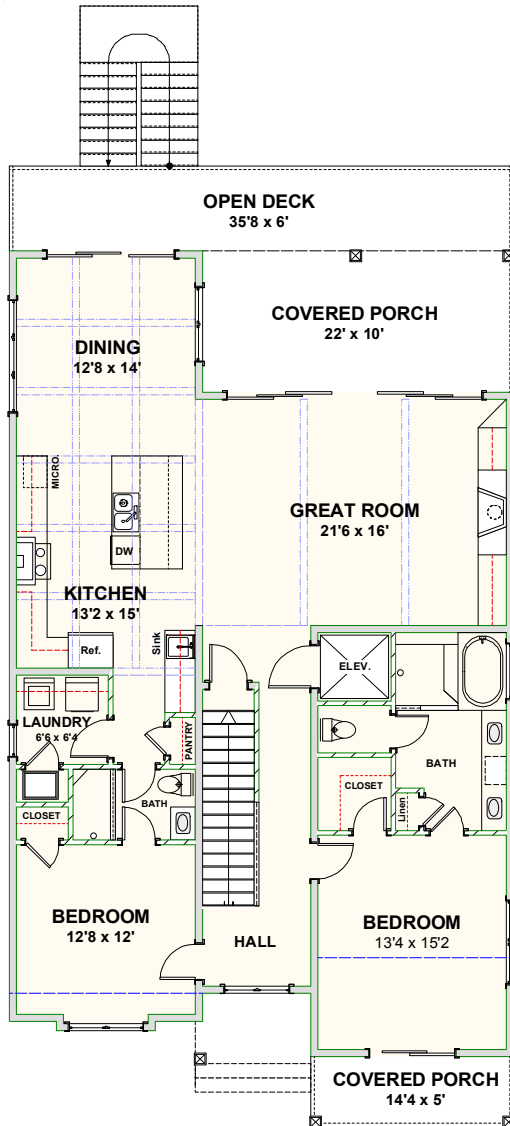

CAROLINA BLUEWATER CONSTRUCTION

BUILDING TOMORROW WITH AFFORDABLE QUALITY HOMES

910-575-7100

6934-9 BEACH DR SW, OCEAN ISLE BEACH, NC 28469

BEACH HOME 236

2,866 SQ FT | 5 BEDROOMS | 5 BATHS | 668 SQ FT DECKS

WWW.CAROLINABLUEWATERCONSTRUCTION.COM

BEACH HOME 236

2,866 SQ FT | 5 BEDROOMS | 5 BATHS | 505 SQ FT DECKS

35'8 x 68'

1ST FLOOR - FLOOR PLAN

2ND FLOOR - FLOOR PLAN

CAROLINA
BLUEWATER
CONSTRUCTION

910-575-7100