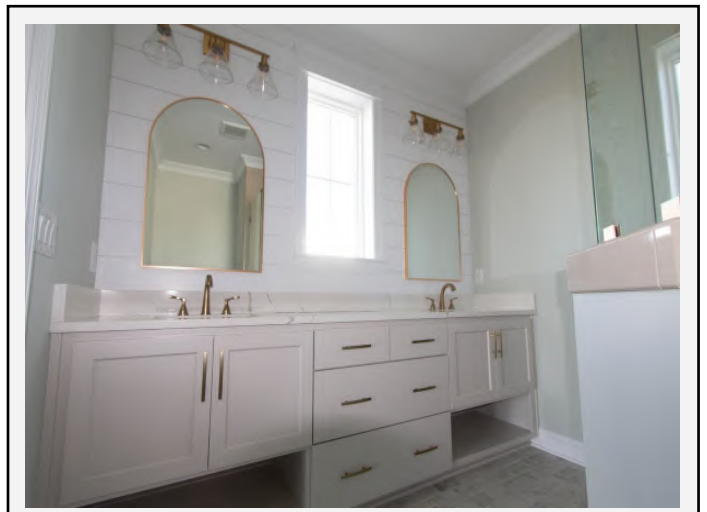

CAROLINA BLUEWATER CONSTRUCTION

BUILDING TOMORROW WITH AFFORDABLE QUALITY HOMES

910-575-7100

6934-9 BEACH DR SW, OCEAN ISLE BEACH, NC 28469

BEACH HOME 237

2,848 SQ FT | 5 BEDROOMS | 4 BATHS – 1 HALF BATH | 1,005 SQ FT DECKS