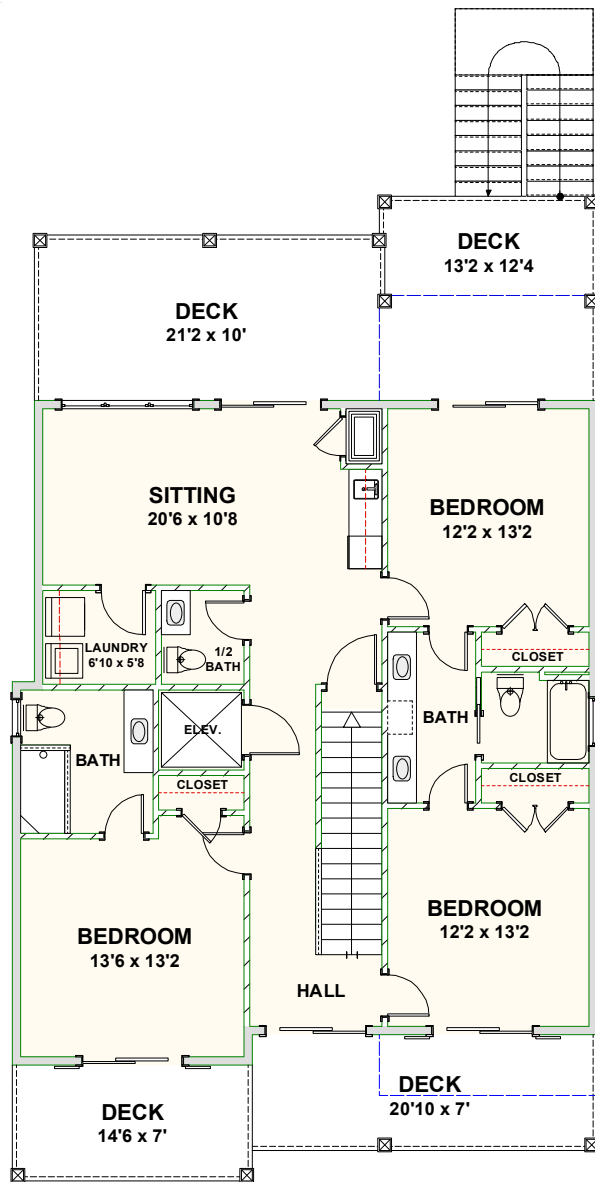

CAROLINA BLUEWATER CONSTRUCTION

BUILDING TOMORROW WITH AFFORDABLE QUALITY HOMES

910-575-7100

6934-9 BEACH DR SW, OCEAN ISLE BEACH, NC 28469

BEACH HOME 237

2,848 SQ FT | 5 BEDROOMS | 4 BATHS – 1 HALF BATH | 1,005 SQ FT DECKS

WWW.CAROLINABLUEWATERCONSTRUCTION.COM

BEACH HOME 237

2,848 SQ FT | 5 BEDROOMS | 4 BATHS – 1 HALF BATH | 1,005 SQ FT DECKS

35'4 x 59'6

1ST FLOOR - FLOOR PLAN

2ND FLOOR - FLOOR PLAN

CAROLINA
BLUEWATER
CONSTRUCTION