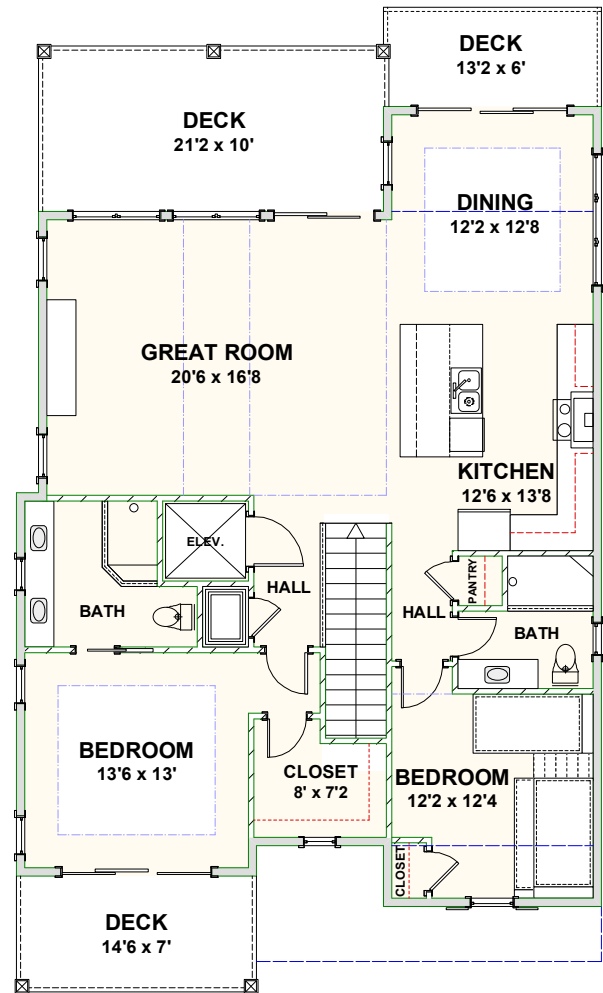

CAROLINA BLUEWATER CONSTRUCTION

BUILDING TOMORROW WITH AFFORDABLE QUALITY HOMES

910-575-7100

6934-9 BEACH DR SW, OCEAN ISLE BEACH, NC 28469

BEACH HOME 237

2,848 SQ FT | 5 BEDROOMS | 4 BATHS – 1 HALF BATH | 1,005 SQ FT DECKS

WWW.CAROLINABLUEWATERCONSTRUCTION.COM

BEACH HOME 237

2,848 SQ FT | 5 BEDROOMS | 4 BATHS – 1 HALF BATH | 1,005 SQ FT DECKS

35'4 x 59'6

1ST FLOOR - FLOOR PLAN

2ND FLOOR - FLOOR PLAN

CAROLINA
BLUEWATER
CONSTRUCTION