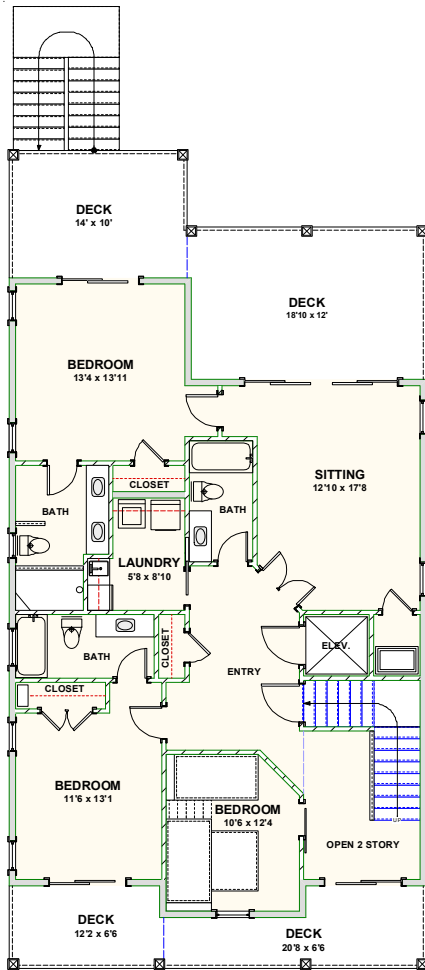

CAROLINA BLUEWATER CONSTRUCTION

BUILDING TOMORROW WITH AFFORDABLE QUALITY HOMES

910-575-7100

6934-9 BEACH DR SW, OCEAN ISLE BEACH, NC 28469

BEACH HOME 239

2,746 SQ FT | 4 BEDROOMS | 4 BATHS – 1 HALF BATH | 1,070 SQ FT DECKS

WWW.CAROLINABLUEWATERCONSTRUCTION.COM

BEACH HOME 239

2,746 SQ FT | 4 BEDROOMS | 4 BATHS – 1 HALF BATH | 1,070 SQ FT DECKS

32'10 x 64'4

1ST FLOOR - FLOOR PLAN

2ND FLOOR - FLOOR PLAN

3RD FLOOR -
CROW'S NEST

CAROLINA
BLUEWATER
CONSTRUCTION