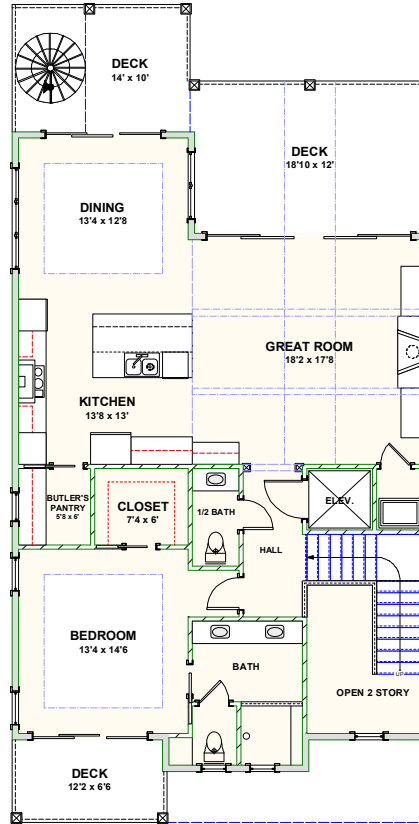

CAROLINA BLUEWATER CONSTRUCTION

BUILDING TOMORROW WITH AFFORDABLE QUALITY HOMES

910-575-7100

6934-9 BEACH DR SW, OCEAN ISLE BEACH, NC 28469

BEACH HOME 239

2,746 SQ FT | 4 BEDROOMS | 4 BATHS – 1 HALF BATH | 1,070 SQ FT DECKS

WWW.CAROLINABLUEWATERCONSTRUCTION.COM

BEACH HOME 239

2,746 SQ FT | 4 BEDROOMS | 4 BATHS – 1 HALF BATH | 1,070 SQ FT DECKS

32'10 x 64'4

1ST FLOOR - FLOOR PLAN

2ND FLOOR - FLOOR PLAN

3RD FLOOR -
CROW'S NEST

CAROLINA
BLUEWATER
CONSTRUCTION