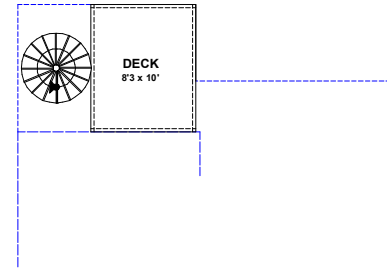

CAROLINA BLUEWATER CONSTRUCTION

BUILDING TOMORROW WITH AFFORDABLE QUALITY HOMES

910-575-7100

6934-9 BEACH DR SW, OCEAN ISLE BEACH, NC 28469

BEACH HOME 239

2,746 SQ FT | 4 BEDROOMS | 4 BATHS – 1 HALF BATH | 1,070 SQ FT DECKS

WWW.CAROLINABLUEWATERCONSTRUCTION.COM

BEACH HOME 239

2,746 SQ FT | 4 BEDROOMS | 4 BATHS – 1 HALF BATH | 1,070 SQ FT DECKS

32'10 x 64'4

1ST FLOOR - FLOOR PLAN

2ND FLOOR - FLOOR PLAN

3RD FLOOR -
CROW'S NEST

CAROLINA
BLUEWATER
CONSTRUCTION