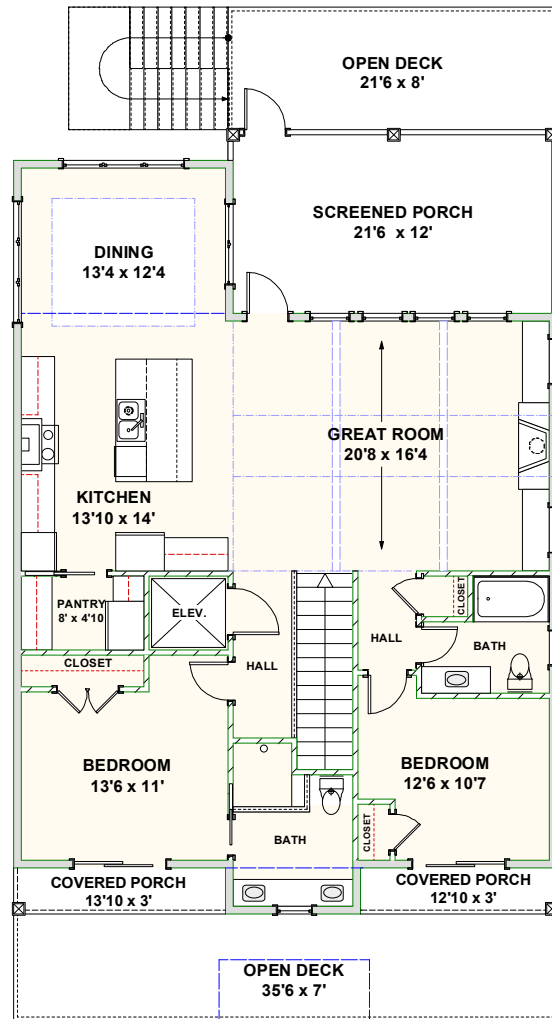

CAROLINA BLUEWATER CONSTRUCTION

BUILDING TOMORROW WITH AFFORDABLE QUALITY HOMES

910-575-7100

6934-9 BEACH DR SW, OCEAN ISLE BEACH, NC 28469

BEACH HOME 241

2,742 SQ FT | 5 BEDROOMS | 5 BATHS | 1,639 SQ FT DECKS

WWW.CAROLINABLUEWATERCONSTRUCTION.COM

BEACH HOME 241

2,742 SQ FT | 5 BEDROOMS | 5 BATHS | 1,639 SQ FT DECKS

35'6 x 66'3

1ST FLOOR - FLOOR PLAN

2ND FLOOR - FLOOR PLAN

CAROLINA
BLUEWATER
CONSTRUCTION

910-575-7100