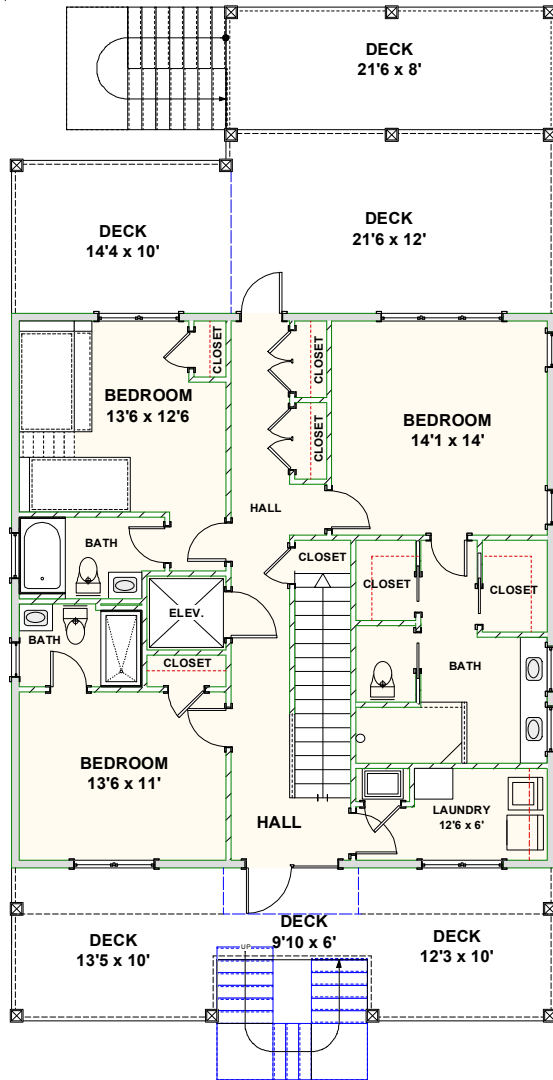

CAROLINA BLUEWATER CONSTRUCTION

BUILDING TOMORROW WITH AFFORDABLE QUALITY HOMES

910-575-7100

6934-9 BEACH DR SW, OCEAN ISLE BEACH, NC 28469

BEACH HOME 241

2,742 SQ FT | 5 BEDROOMS | 5 BATHS | 1,639 SQ FT DECKS

WWW.CAROLINABLUEWATERCONSTRUCTION.COM

BEACH HOME 241

2,742 SQ FT | 5 BEDROOMS | 5 BATHS | 1,639 SQ FT DECKS

35'6 x 66'3

1ST FLOOR - FLOOR PLAN

2ND FLOOR - FLOOR PLAN

CAROLINA
BLUEWATER
CONSTRUCTION

910-575-7100