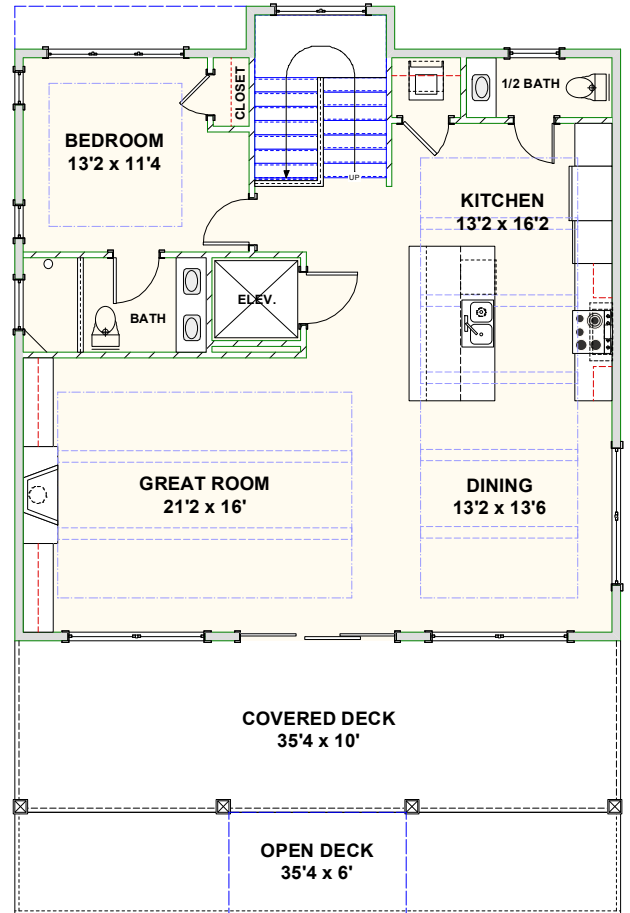

CAROLINA BLUEWATER CONSTRUCTION

BUILDING TOMORROW WITH AFFORDABLE QUALITY HOMES

910-575-7100

6934-9 BEACH DR SW, OCEAN ISLE BEACH, NC 28469

BEACH HOME 242

2,514 SQ FT | 5 BEDROOMS | 5 BATHS—1 HALF BATH | 1,068 SQ FT DECKS

WWW.CAROLINABLUEWATERCONSTRUCTION.COM

BEACH HOME 242

2,514 SQ FT | 5 BEDROOMS | 5 BATHS—1 HALF BATH | 1,068 SQ FT DECKS

35'4" x 53'

CAROLINA
BLUEWATER
CONSTRUCTION

910-575-7100

BUILDING TOMORROW WITH AFFORDABLE QUALITY HOMES
6934-9 BEACH DR SW, OCEAN ISLE BEACH, NC 28469
WWW.CAROLINABLUEWATERCONSTRUCTION.COM