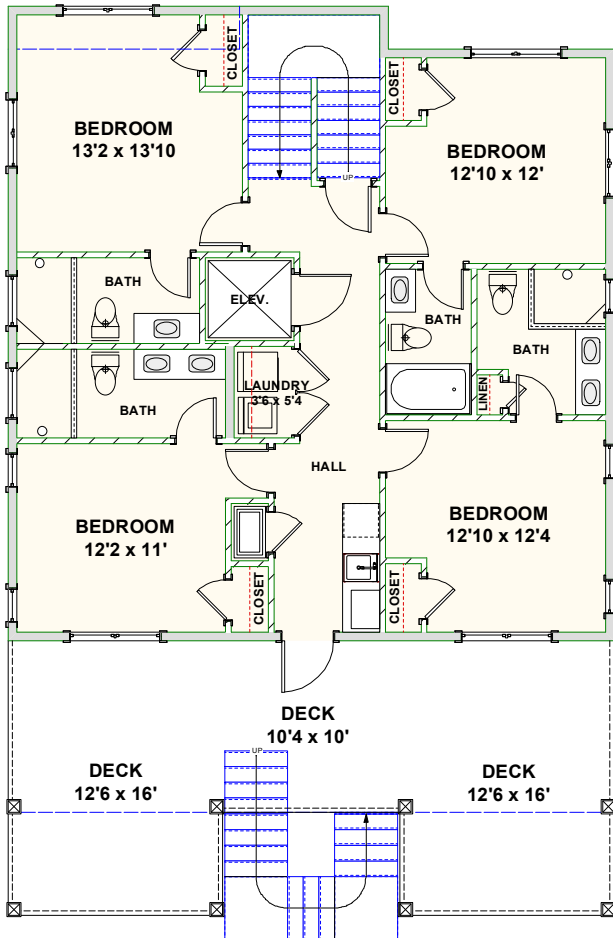

CAROLINA BLUEWATER CONSTRUCTION

BUILDING TOMORROW WITH AFFORDABLE QUALITY HOMES

910-575-7100

6934-9 BEACH DR SW, OCEAN ISLE BEACH, NC 28469

BEACH HOME 242

2,514 SQ FT | 5 BEDROOMS | 5 BATHS—1 HALF BATH | 1,068 SQ FT DECKS

WWW.CAROLINABLUEWATERCONSTRUCTION.COM

BEACH HOME 242

2,514 SQ FT | 5 BEDROOMS | 5 BATHS—1 HALF BATH | 1,068 SQ FT DECKS

35'4" x 53'

CAROLINA
BLUEWATER
CONSTRUCTION

910-575-7100

BUILDING TOMORROW WITH AFFORDABLE QUALITY HOMES
6934-9 BEACH DR SW, OCEAN ISLE BEACH, NC 28469
WWW.CAROLINABLUEWATERCONSTRUCTION.COM