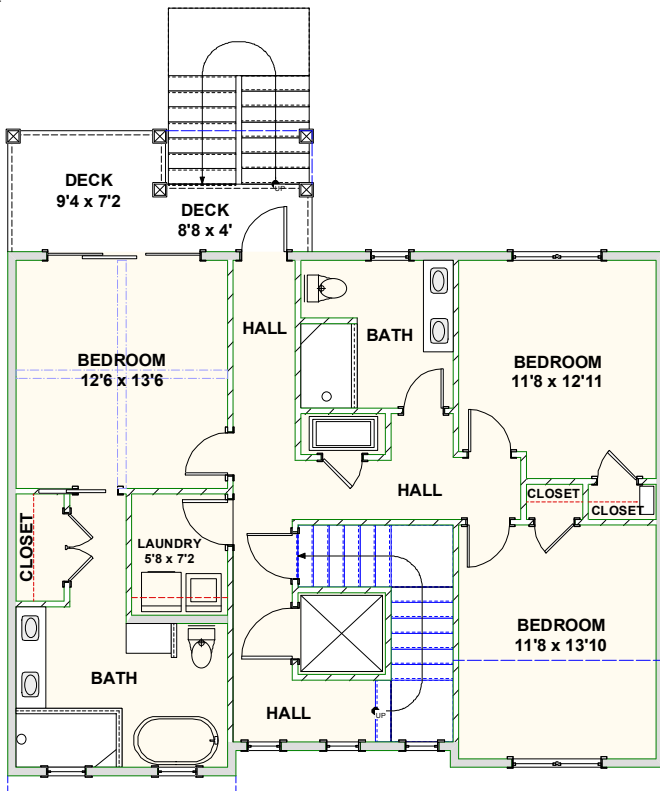

CAROLINA BLUEWATER CONSTRUCTION

BUILDING TOMORROW WITH AFFORDABLE QUALITY HOMES

910-575-7100

6934-9 BEACH DR SW, OCEAN ISLE BEACH, NC 28469

BEACH HOME 255

2,291 SQ FT | 4 BEDROOMS | 3 BATHS | 309 SQ FT DECKS

WWW.CAROLINABLUEWATERCONSTRUCTION.COM

BEACH HOME 255

2,291 SQ FT | 4 BEDROOMS | 3 BATHS | 309 SQ FT DECKS

38'10 x 39'2

1ST FLOOR - FLOOR PLAN

2ND FLOOR - FLOOR PLAN

CAROLINA
BLUEWATER
CONSTRUCTION

910-575-7100