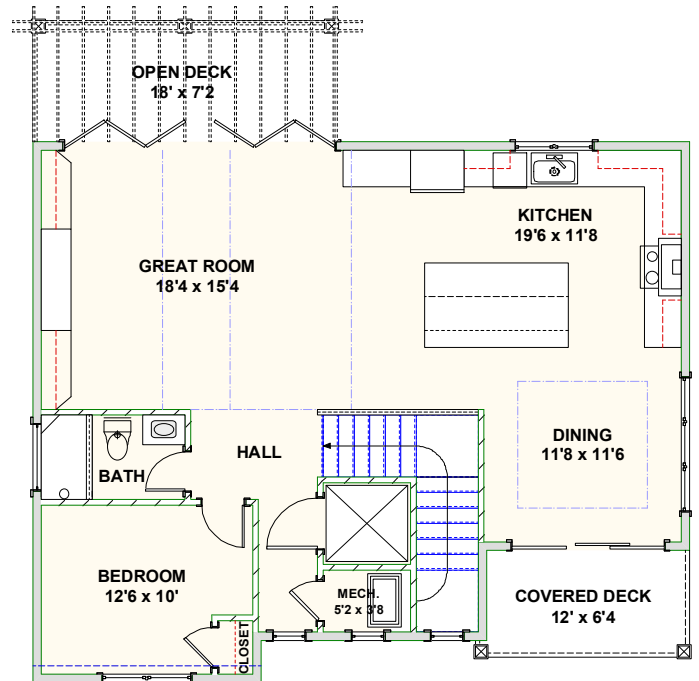

WWW.CAROLINABLUEWATERCONSTRUCTION.COM

BEACH HOME 255

2,291 SQ FT | 4 BEDROOMS | 3 BATHS | 309 SQ FT DECKS

38'10 x 39'2

1ST FLOOR - FLOOR PLAN

2ND FLOOR - FLOOR PLAN

CAROLINA
BLUEWATER
CONSTRUCTION

910-575-7100