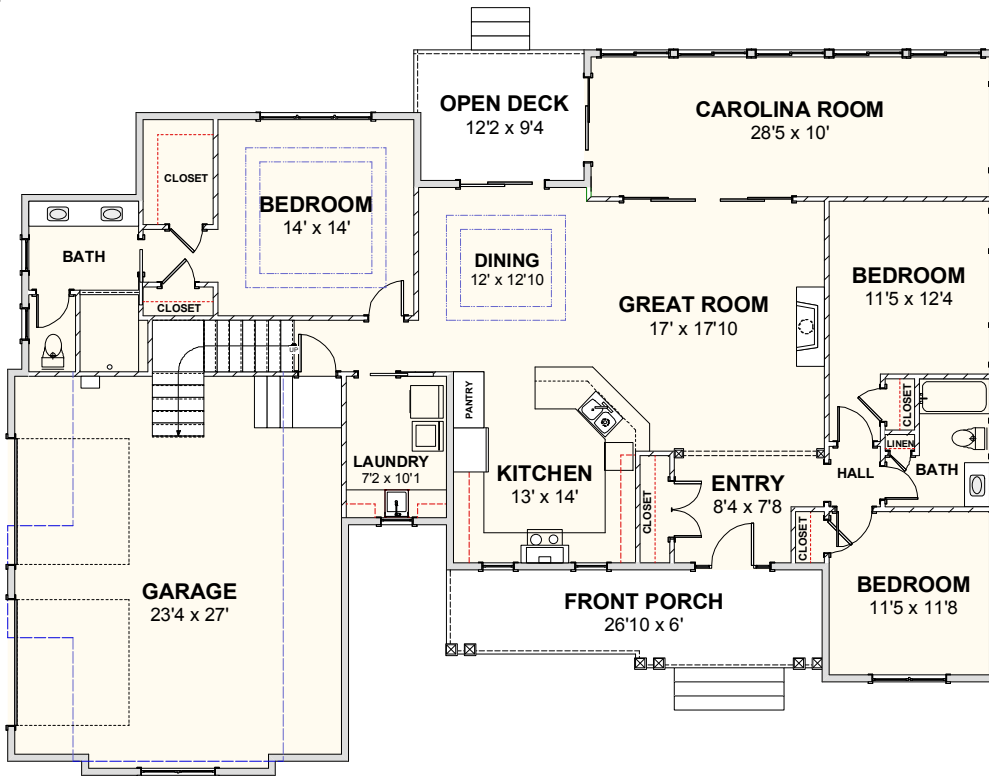

CAROLINA BLUEWATER CONSTRUCTION

BUILDING TOMORROW WITH AFFORDABLE QUALITY HOMES

910-575-7100

6934-9 BEACH DR SW, OCEAN ISLE BEACH, NC 28469

GOLF COURSE HOME 123

2,514 SQ FT | 3 BEDROOMS | 2 BATHS-1 HALF BATH | 285 SQ FT DECKS | 678 SQ FT GARAGE

WWW.CAROLINABLUEWATERCONSTRUCTION.COM

GOLF COURSE HOME 123

2,514 SQ FT | 3 BEDROOMS | 2 BATHS—1 HALF BATH | 285 SQ FT DECKS | 678 SQ FT GARAGE

1 BONUS ROOM

70'-7" x 51'-10"

1ST FLOOR - FLOOR PLAN

BONUS ROOM - FLOOR PLAN