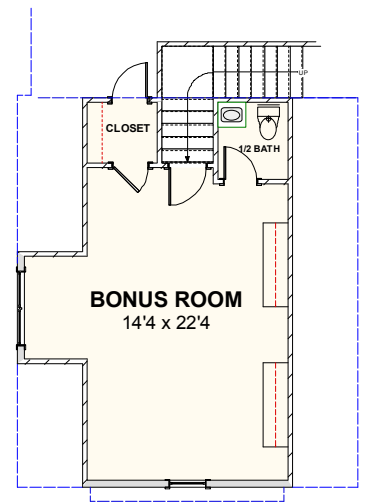

CAROLINA BLUEWATER CONSTRUCTION

BUILDING TOMORROW WITH AFFORDABLE QUALITY HOMES

910-575-7100

6934-9 BEACH DR SW, OCEAN ISLE BEACH, NC 28469

GOLF COURSE HOME 123

2,514 SQ FT | 3 BEDROOMS | 2 BATHS-1 HALF BATH | 285 SQ FT DECKS | 678 SQ FT GARAGE

WWW.CAROLINABLUEWATERCONSTRUCTION.COM

GOLF COURSE HOME 123

2,514 SQ FT | 3 BEDROOMS | 2 BATHS—1 HALF BATH | 285 SQ FT DECKS | 678 SQ FT GARAGE

1 BONUS ROOM

70'-7" x 51'-10"

1ST FLOOR - FLOOR PLAN

BONUS ROOM - FLOOR PLAN