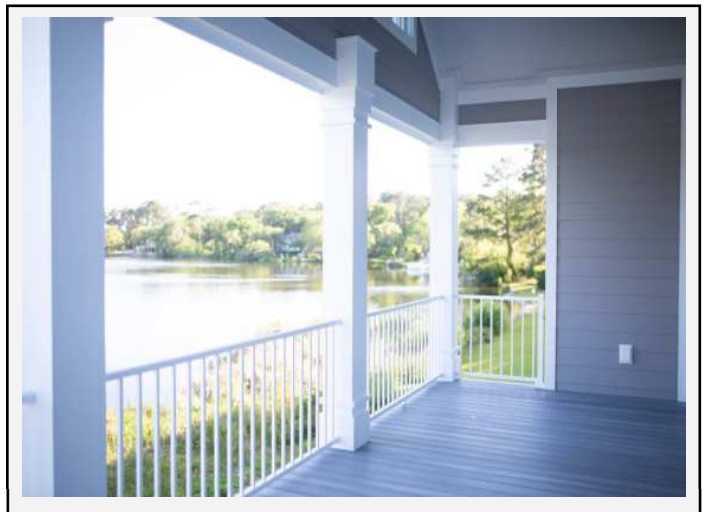

CAROLINA BLUEWATER CONSTRUCTION

BUILDING TOMORROW WITH AFFORDABLE QUALITY HOMES

910-575-7100

6934-9 BEACH DR SW, OCEAN ISLE BEACH, NC 28469

GOLF COURSE HOME 124

2,397 SQ FT | 3 BEDROOMS | 2 BATHS-1 HALF BATH | 372 SQ FT DECKS | 1,253 SQ FT GARAGE

WWW.CAROLINABLUEWATERCONSTRUCTION.COM

GOLF COURSE HOME 124

2,397 SQ FT | 3 BEDROOMS | 2 BATHS—1 HALF BATH | 372 SQ FT DECKS | 1,253 SQ FT GARAGE

65'-3" x 52'-4"

1ST FLOOR - FLOOR PLAN

CAROLINA
BLUEWATER
CONSTRUCTION