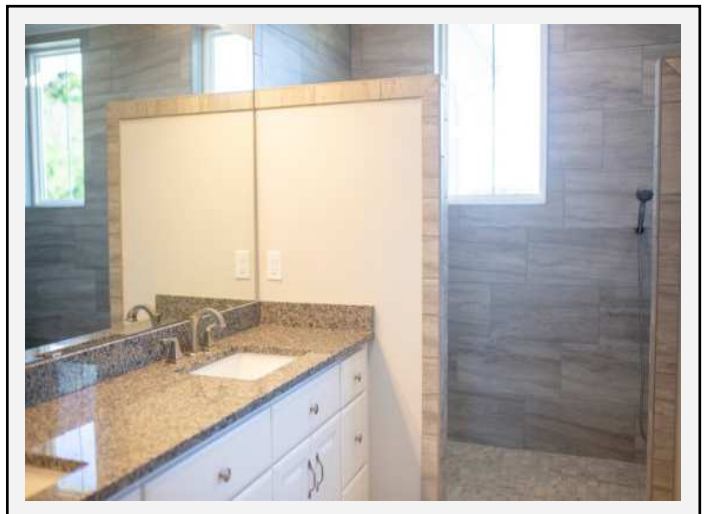

CAROLINA BLUEWATER CONSTRUCTION

BUILDING TOMORROW WITH AFFORDABLE QUALITY HOMES

910-575-7100

6934-9 BEACH DR SW, OCEAN ISLE BEACH, NC 28469

GOLF COURSE HOME 124

2,397 SQ FT | 3 BEDROOMS | 2 BATHS-1 HALF BATH | 372 SQ FT DECKS | 1,253 SQ FT GARAGE