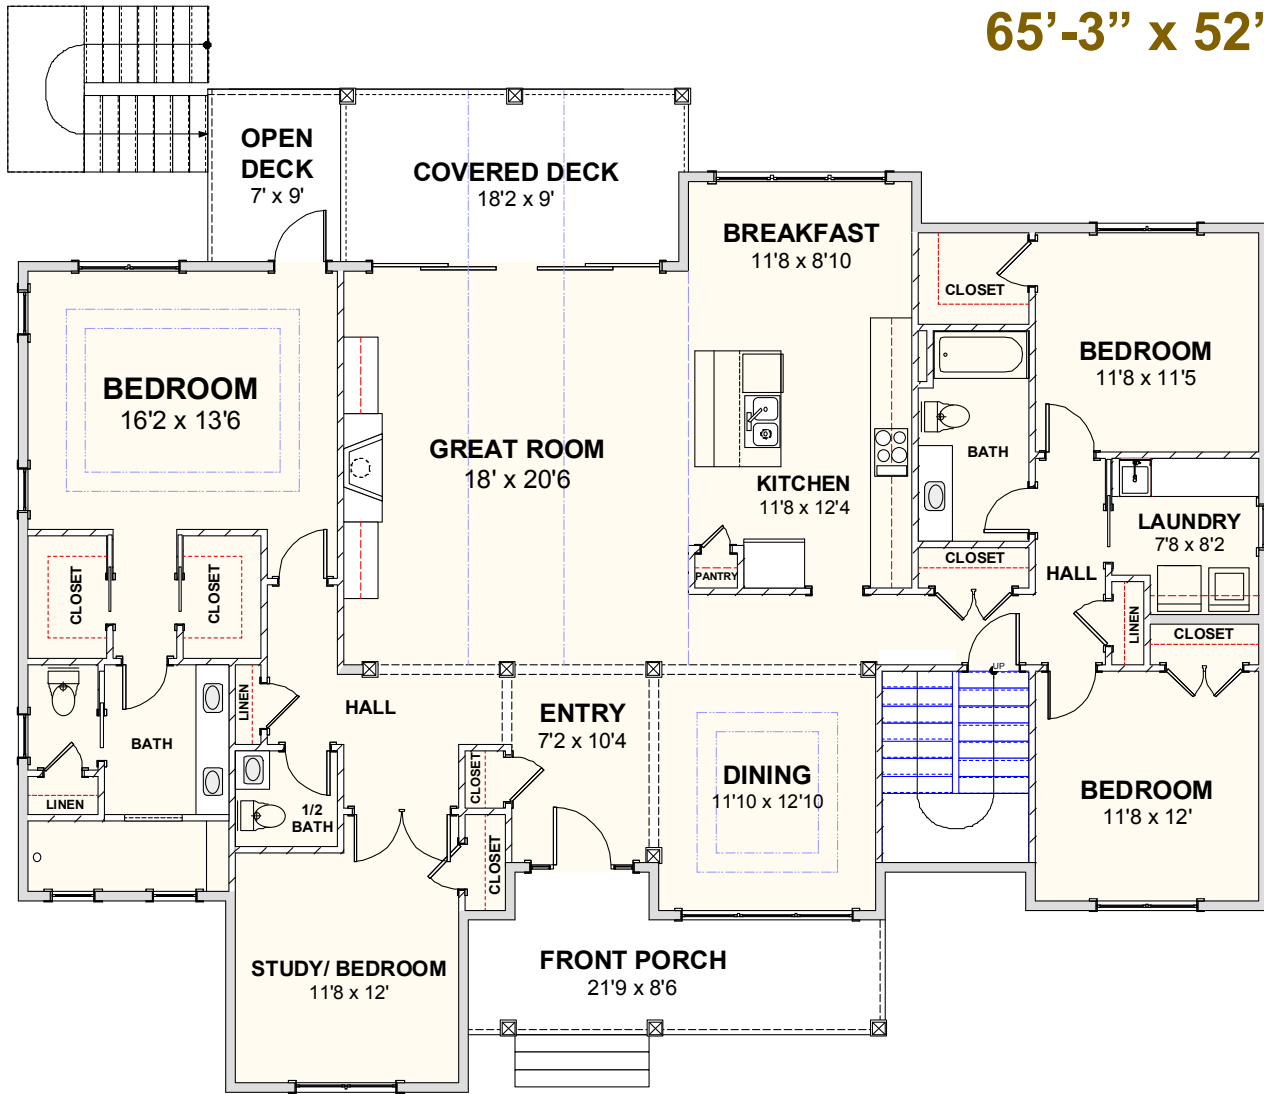

CAROLINA BLUEWATER CONSTRUCTION

BUILDING TOMORROW WITH AFFORDABLE QUALITY HOMES

910-575-7100

6934-9 BEACH DR SW, OCEAN ISLE BEACH, NC 28469

GOLF COURSE HOME 124

2,397 SQ FT | 3 BEDROOMS | 2 BATHS-1 HALF BATH | 372 SQ FT DECKS | 1,253 SQ FT GARAGE

WWW.CAROLINABLUEWATERCONSTRUCTION.COM

GOLF COURSE HOME 124

2,397 SQ FT | 3 BEDROOMS | 2 BATHS—1 HALF BATH | 372 SQ FT DECKS | 1,253 SQ FT GARAGE

65'-3" x 52'-4"

1ST FLOOR - FLOOR PLAN

CAROLINA
BLUEWATER
CONSTRUCTION