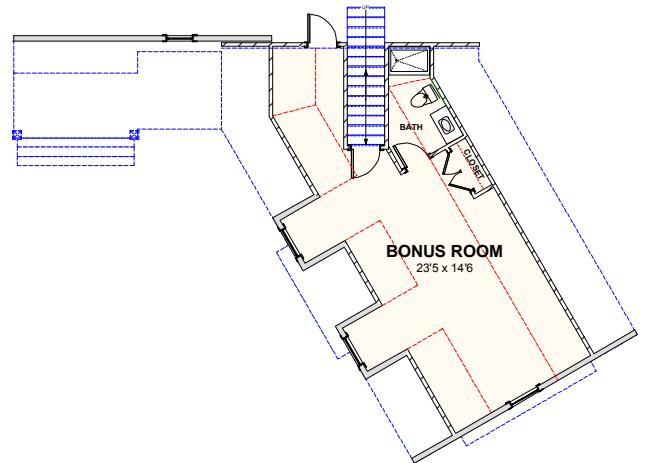

CAROLINA BLUEWATER CONSTRUCTION

BUILDING TOMORROW WITH AFFORDABLE QUALITY HOMES

910-575-7100

6934-9 BEACH DR SW, OCEAN ISLE BEACH, NC 28469

GOLF COURSE HOME 126

**3,105 SQ FT | 3 BEDROOMS | 3 BATHS-1 HALF BATH | 281 SQ FT SUNROOM | 276 SQ FT PORCHES
920 SQ FT GARAGE**

WWW.CAROLINABLUEWATERCONSTRUCTION.COM

GOLF COURSE HOME 126

3,105 SQ FT | 3 BEDROOMS | 3 BATHS-1 HALF BATH | 281 SQ FT SUN ROOM | 276 SQ FT PORCHES
920 SQ FT GARAGE

1 BONUS ROOM

76'-9" x 85'-1"

1ST FLOOR - FLOOR PLAN