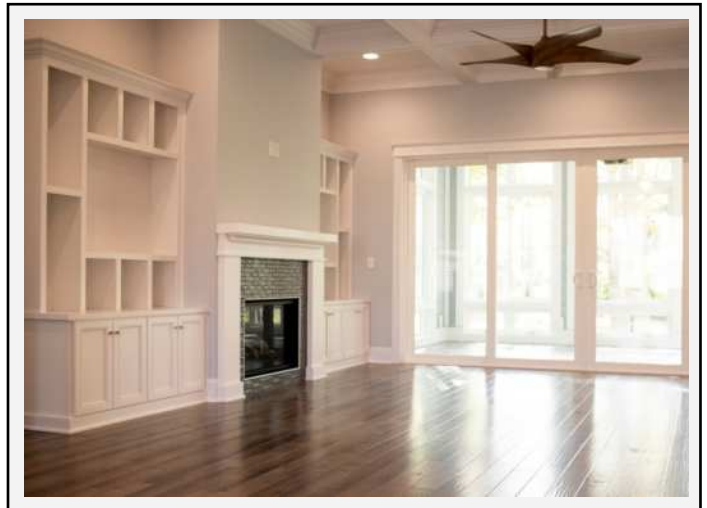

CAROLINA BLUEWATER CONSTRUCTION

BUILDING TOMORROW WITH AFFORDABLE QUALITY HOMES

910-575-7100

6934-9 BEACH DR SW, OCEAN ISLE BEACH, NC 28469

GOLF COURSE HOME 126

**3,105 SQ FT | 3 BEDROOMS | 3 BATHS-1 HALF BATH | 281 SQ FT SUNROOM | 276 SQ FT PORCHES
920 SQ FT GARAGE**

WWW.CAROLINABLUEWATERCONSTRUCTION.COM

GOLF COURSE HOME 126

3,105 SQ FT | 3 BEDROOMS | 3 BATHS-1 HALF BATH | 281 SQ FT SUN ROOM | 276 SQ FT PORCHES
920 SQ FT GARAGE

1 BONUS ROOM

76'-9" x 85'-1"

1ST FLOOR - FLOOR PLAN