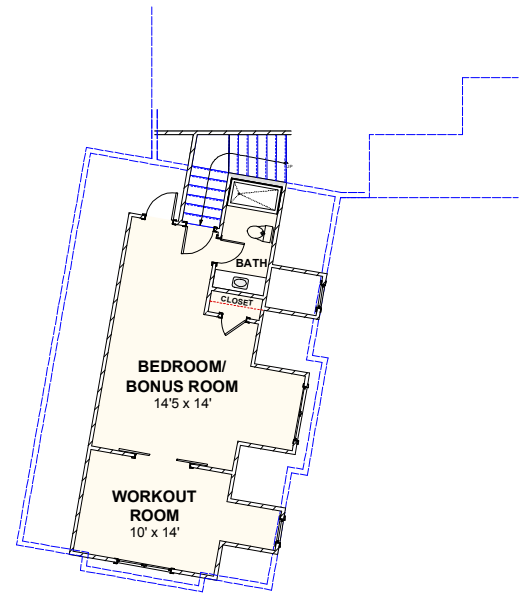

CAROLINA BLUEWATER CONSTRUCTION

BUILDING TOMORROW WITH AFFORDABLE QUALITY HOMES

910-575-7100

6934-9 BEACH DR SW, OCEAN ISLE BEACH, NC 28469

GOLF COURSE HOME 128

3,892 SQ FT | 4 BEDROOMS | 4 BATHS—1 HALF BATH | 855 SQ FT PORCHES | 998 SQ FT GARAGE

WWW.CAROLINABLUEWATERCONSTRUCTION.COM

GOLF COURSE HOME 128

3,892 SQ FT | 4 BEDROOMS | 4 BATHS - 1 HALF BATH | 855 SQ FT PORCHES | 998 SQ FT GARAGE

81'9 x 108'4

1ST FLOOR - FLOOR PLAN

2ND FLOOR - BONUS ROOM
FLOOR PLAN