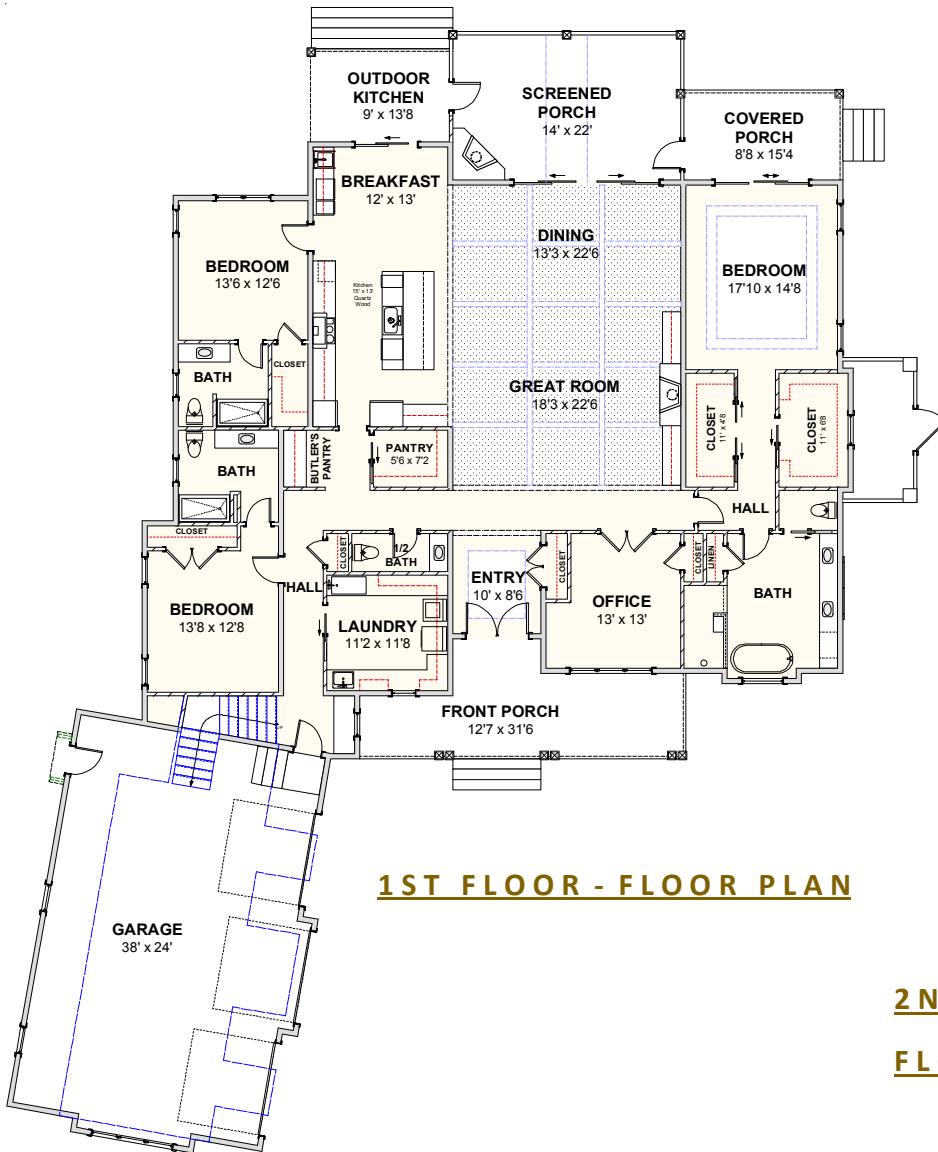

CAROLINA BLUEWATER CONSTRUCTION

BUILDING TOMORROW WITH AFFORDABLE QUALITY HOMES

910-575-7100

6934-9 BEACH DR SW, OCEAN ISLE BEACH, NC 28469

GOLF COURSE HOME 128

3,892 SQ FT | 4 BEDROOMS | 4 BATHS—1 HALF BATH | 855 SQ FT PORCHES | 998 SQ FT GARAGE

WWW.CAROLINABLUEWATERCONSTRUCTION.COM

GOLF COURSE HOME 128

3,892 SQ FT | 4 BEDROOMS | 4 BATHS - 1 HALF BATH | 855 SQ FT PORCHES | 998 SQ FT GARAGE

81'9 x 108'4

1ST FLOOR - FLOOR PLAN

2ND FLOOR - BONUS ROOM
FLOOR PLAN