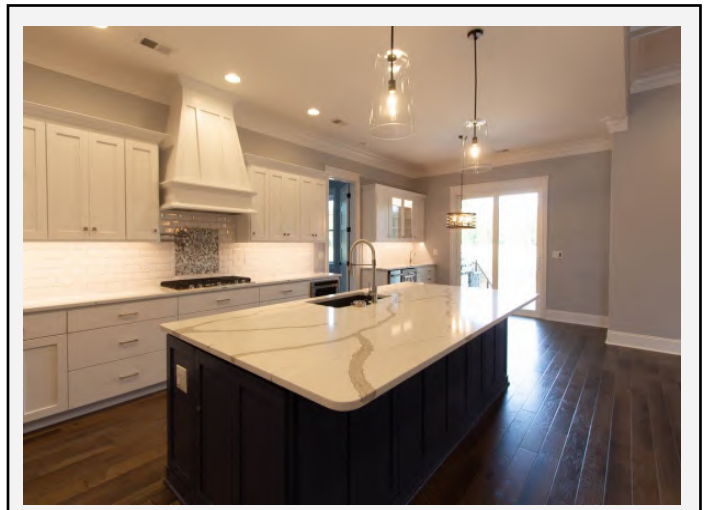

CAROLINA BLUEWATER CONSTRUCTION

BUILDING TOMORROW WITH AFFORDABLE QUALITY HOMES

910-575-7100

6934-9 BEACH DR SW, OCEAN ISLE BEACH, NC 28469

GOLF COURSE HOME 128

3,892 SQ FT | 4 BEDROOMS | 4 BATHS—1 HALF BATH | 855 SQ FT PORCHES | 998 SQ FT GARAGE