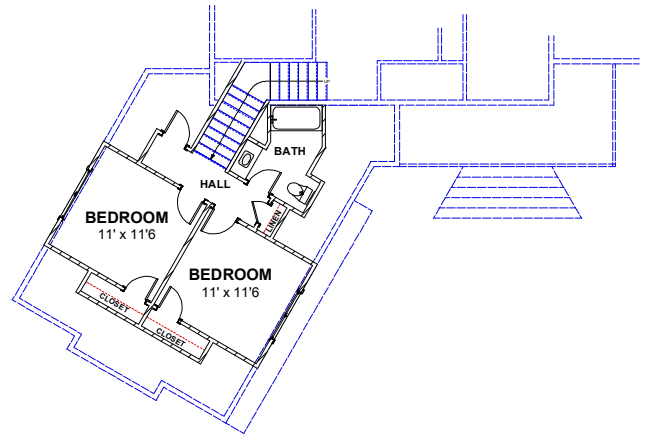

## **GOLF COURSE HOME 129**

**3,121 SQ FT | 3 BEDROOMS | 2 BATHS—1 HALF BATH | 548 SQ FT PORCHES | 736 SQ FT GARAGE**

**WWW.CAROLINABLUEWATERCONSTRUCTION.COM**

# GOLF COURSE HOME 129

3,121 SQ FT | 3 BEDROOMS | 2 BATHS - 1 HALF BATH | 548 SQ FT PORCHES | 736 SQ FT GARAGE

73'8 x 92'2

1ST FLOOR - FLOOR PLAN

2ND FLOOR - FLOOR PLAN

**CAROLINA**  
**BLUEWATER**  
**CONSTRUCTION**