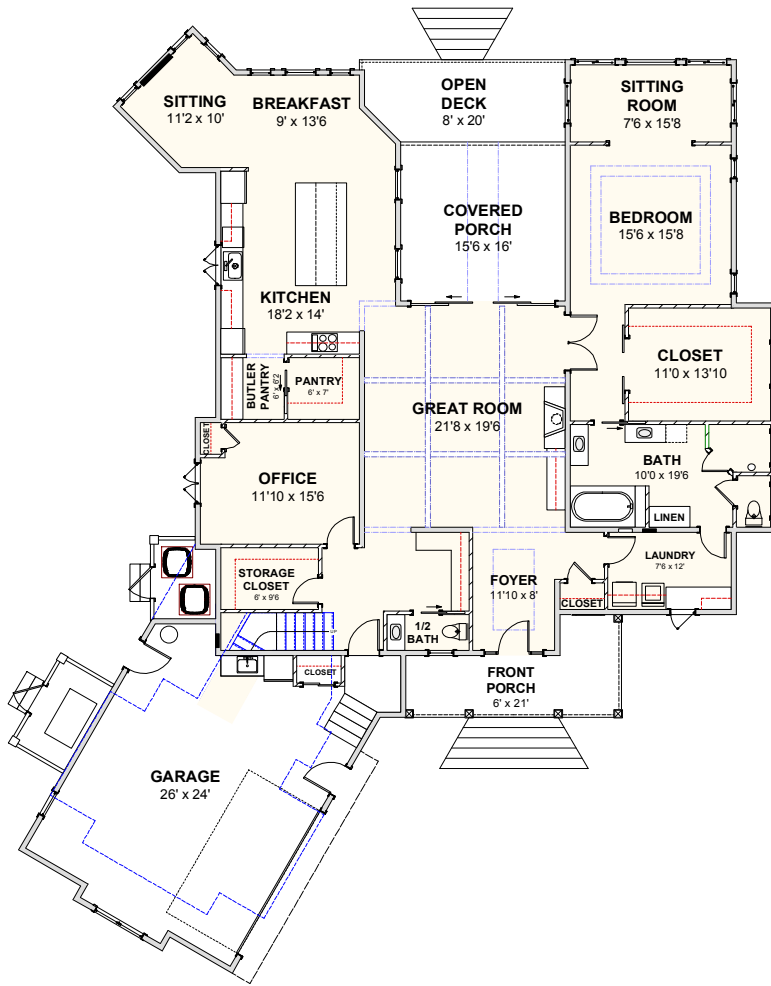

## **GOLF COURSE HOME 129**

**3,121 SQ FT | 3 BEDROOMS | 2 BATHS—1 HALF BATH | 548 SQ FT PORCHES | 736 SQ FT GARAGE**

**WWW.CAROLINABLUEWATERCONSTRUCTION.COM**

# GOLF COURSE HOME 129

3,121 SQ FT | 3 BEDROOMS | 2 BATHS - 1 HALF BATH | 548 SQ FT PORCHES | 736 SQ FT GARAGE

73'8 x 92'2

1ST FLOOR - FLOOR PLAN

2ND FLOOR - FLOOR PLAN

**CAROLINA**  
**BLUEWATER**  
**CONSTRUCTION**