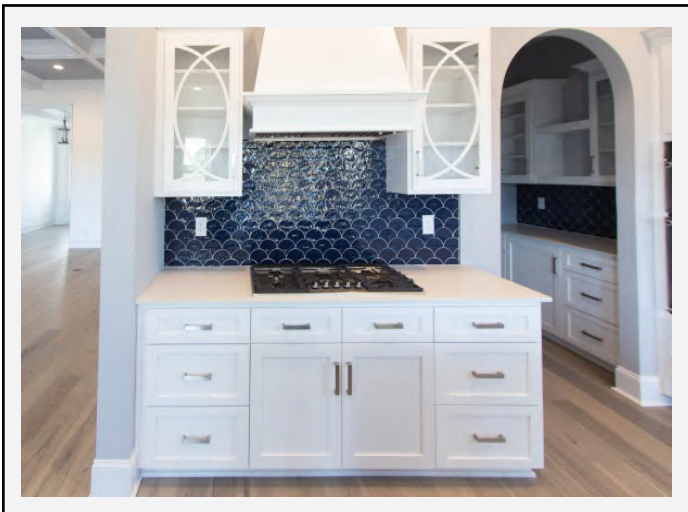

# CAROLINA BLUEWATER CONSTRUCTION

**BUILDING TOMORROW WITH AFFORDABLE QUALITY HOMES**

**910-575-7100**

**6934-9 BEACH DR SW, OCEAN ISLE BEACH, NC 28469**