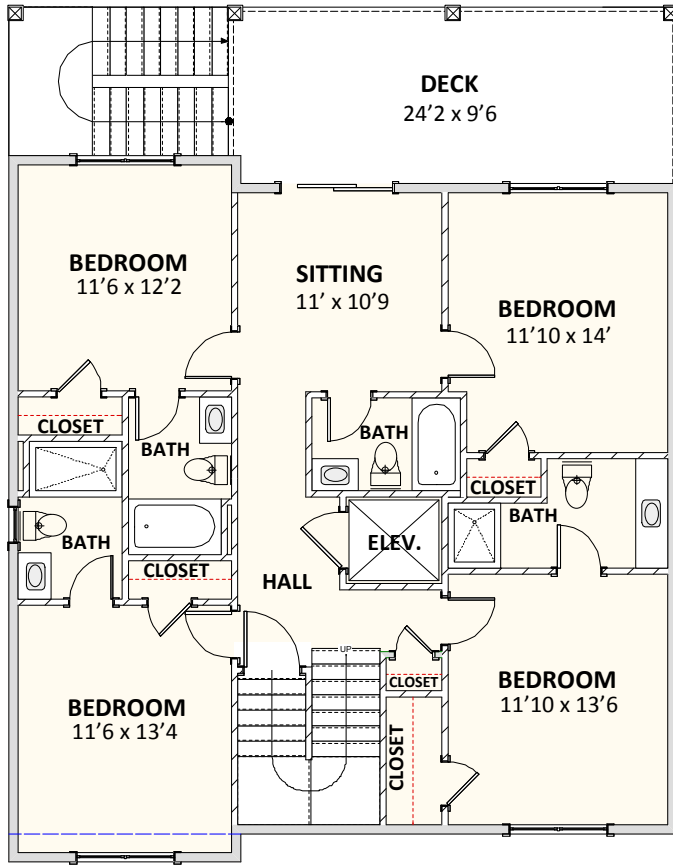

## BEACH HOME 202

2,581 SQ FT | 5 BEDROOMS | 5 BATHS—1 HALF BATH | 551 SQ FT DECKS

[WWW.CAROLINABLUEWATERCONSTRUCTION.COM](http://WWW.CAROLINABLUEWATERCONSTRUCTION.COM)

# BEACH HOME 202

2,581 SQ FT | 5 BEDROOMS | 5 BATHS—1 HALF BATH | 551 SQ FT DECKS

36'-0" x 46'-1"

**1ST FLOOR - FLOOR PLAN**

**2ND FLOOR - FLOOR PLAN**

**CAROLINA**  
**BLUEWATER**  
**CONSTRUCTION**

**910-575-7100**