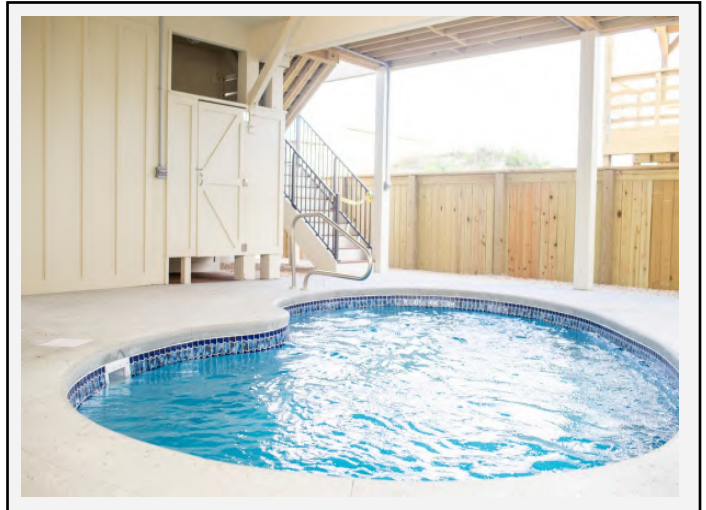

## BEACH HOME 202

2,581 SQ FT | 5 BEDROOMS | 5 BATHS—1 HALF BATH | 551 SQ FT DECKS

[WWW.CAROLINABLUEWATERCONSTRUCTION.COM](http://WWW.CAROLINABLUEWATERCONSTRUCTION.COM)