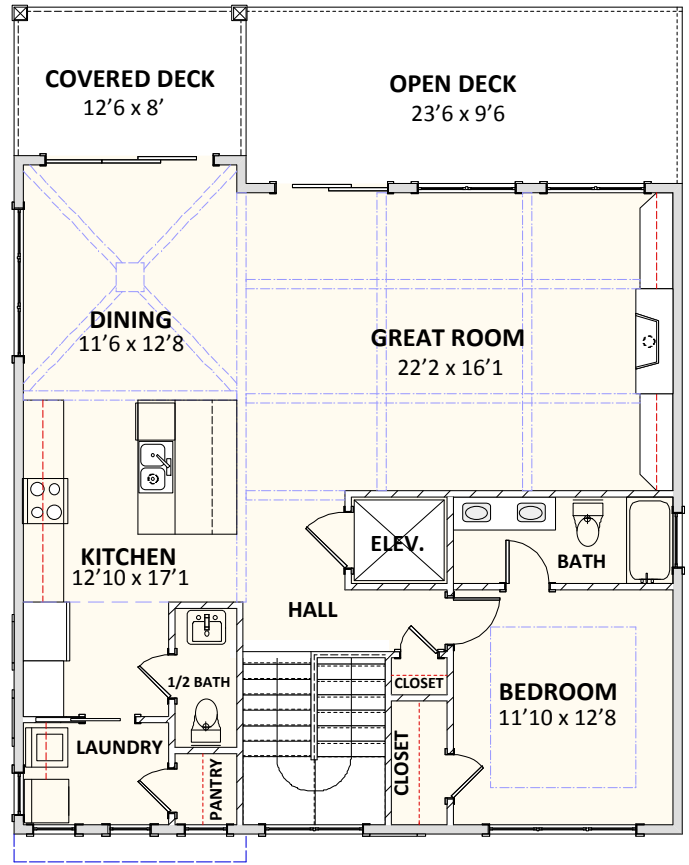

## BEACH HOME 202

2,581 SQ FT | 5 BEDROOMS | 5 BATHS—1 HALF BATH | 551 SQ FT DECKS

[WWW.CAROLINABLUEWATERCONSTRUCTION.COM](http://WWW.CAROLINABLUEWATERCONSTRUCTION.COM)

# BEACH HOME 202

2,581 SQ FT | 5 BEDROOMS | 5 BATHS—1 HALF BATH | 551 SQ FT DECKS

36'-0" x 46'-1"

**1ST FLOOR - FLOOR PLAN**

**2ND FLOOR - FLOOR PLAN**

**CAROLINA**  
**BLUEWATER**  
**CONSTRUCTION**

**910-575-7100**