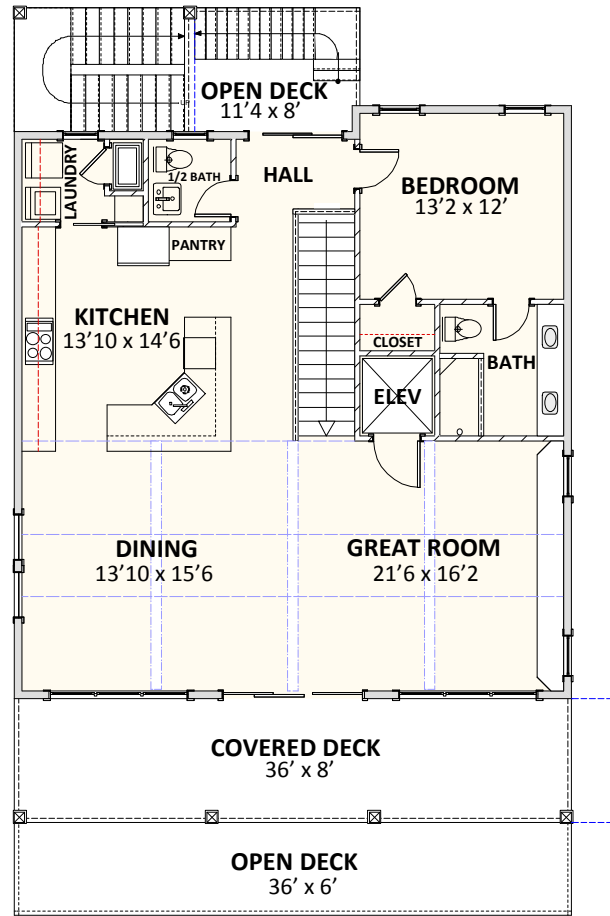

CAROLINA BLUEWATER CONSTRUCTION

BUILDING TOMORROW WITH AFFORDABLE QUALITY HOMES

910-575-7100

6934-9 BEACH DR SW, OCEAN ISLE BEACH, NC 28469

BEACH HOME 203

2,664 SQ FT | 5 BEDROOMS | 4 BATHS—1 HALF BATH | 1,281 SQ FT DECKS

WWW.CAROLINABLUEWATERCONSTRUCTION.COM

BEACH HOME 203

2,664 SQ FT | 5 BEDROOMS | 4 BATHS—1 HALF BATH | 1,281 SQ FT DECKS

38'-8" x 58'-8"

1ST FLOOR - FLOOR PLAN

2ND FLOOR - FLOOR PLAN

CROWS NEST - FLOOR PLAN

CAROLINA
BLUEWATER
CONSTRUCTION