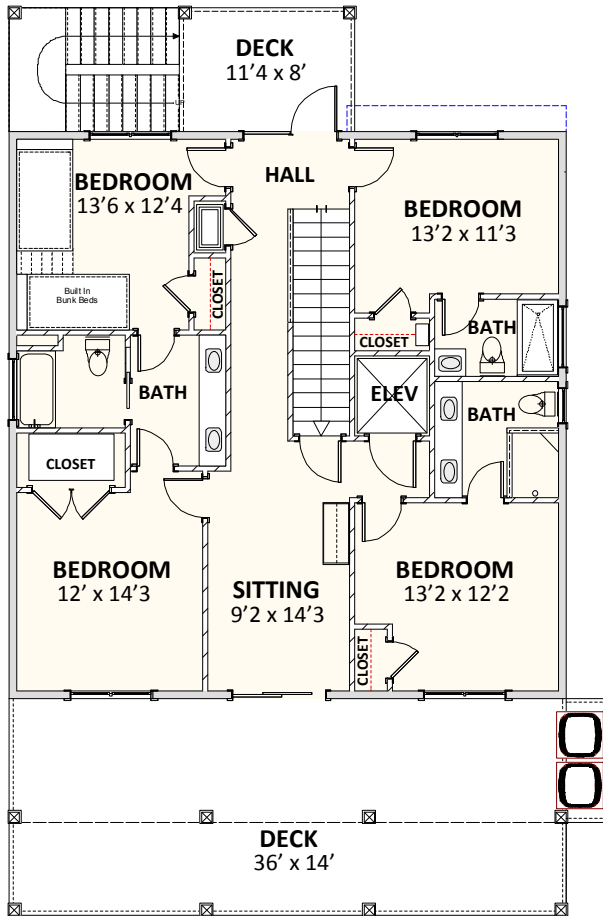

CAROLINA BLUEWATER CONSTRUCTION

BUILDING TOMORROW WITH AFFORDABLE QUALITY HOMES

910-575-7100

6934-9 BEACH DR SW, OCEAN ISLE BEACH, NC 28469

BEACH HOME 203

2,664 SQ FT | 5 BEDROOMS | 4 BATHS—1 HALF BATH | 1,281 SQ FT DECKS

WWW.CAROLINABLUEWATERCONSTRUCTION.COM

BEACH HOME 203

2,664 SQ FT | 5 BEDROOMS | 4 BATHS—1 HALF BATH | 1,281 SQ FT DECKS

38'-8" x 58'-8"

1ST FLOOR - FLOOR PLAN

2ND FLOOR - FLOOR PLAN

CROWS NEST - FLOOR PLAN

CAROLINA
BLUEWATER
CONSTRUCTION