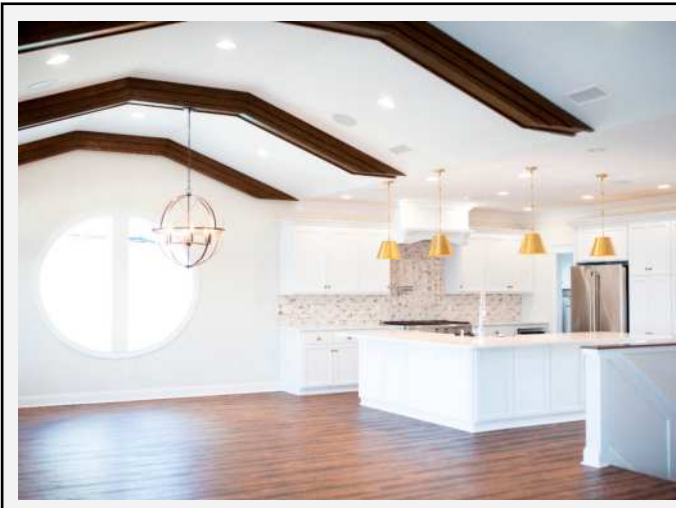

CAROLINA BLUEWATER CONSTRUCTION

BUILDING TOMORROW WITH AFFORDABLE QUALITY HOMES

910-575-7100

6934-9 BEACH DR SW, OCEAN ISLE BEACH, NC 28469

BEACH HOME 203

2,664 SQ FT | 5 BEDROOMS | 4 BATHS—1 HALF BATH | 1,281 SQ FT DECKS