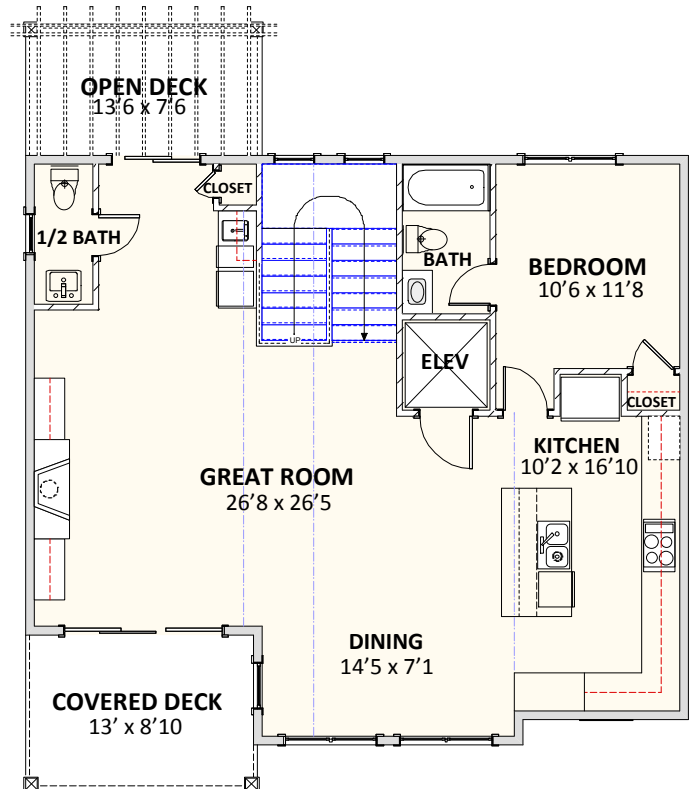

## BEACH HOME 204

2,358 SQ FT | 4 BEDROOMS | 3 BATHS—1 HALF BATH | 432 SQ FT DECKS

[WWW.CAROLINABLUEWATERCONSTRUCTION.COM](http://WWW.CAROLINABLUEWATERCONSTRUCTION.COM)

# BEACH HOME 204

2,358 SQ FT | 4 BEDROOMS | 3 BATHS—1 HALF BATH | 432 SQ FT DECKS

37'-10" x 43'-9"

1ST FLOOR - FLOOR PLAN

2ND FLOOR - FLOOR PLAN

**CAROLINA**  
**BLUEWATER**  
**CONSTRUCTION**

**910-575-7100**