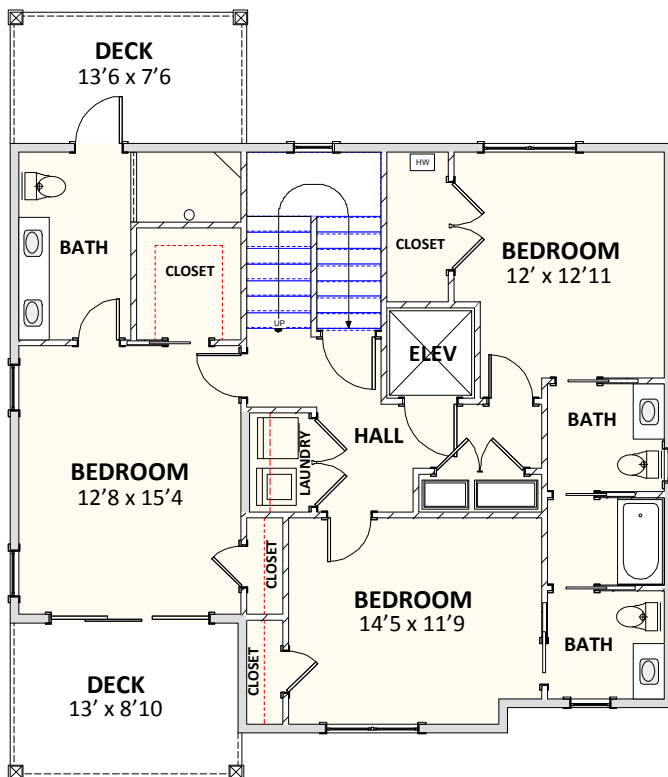

## BEACH HOME 204

2,358 SQ FT | 4 BEDROOMS | 3 BATHS—1 HALF BATH | 432 SQ FT DECKS

[WWW.CAROLINABLUEWATERCONSTRUCTION.COM](http://WWW.CAROLINABLUEWATERCONSTRUCTION.COM)

# BEACH HOME 204

2,358 SQ FT | 4 BEDROOMS | 3 BATHS—1 HALF BATH | 432 SQ FT DECKS

37'-10" x 43'-9"

1ST FLOOR - FLOOR PLAN

2ND FLOOR - FLOOR PLAN

**CAROLINA**  
**BLUEWATER**  
**CONSTRUCTION**

**910-575-7100**