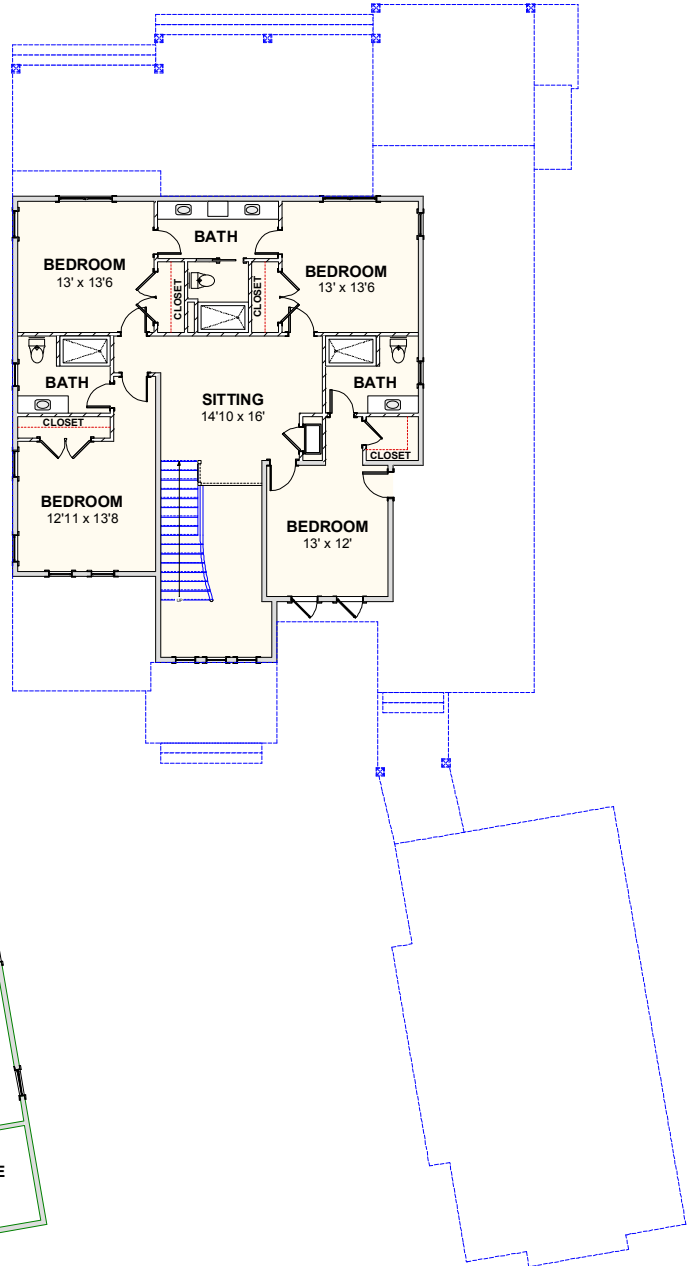

## **WATERWAY HOME 175**

**4,021 SQ FT | 5 BEDROOMS | 4 BATHS-2 HALF BATHS | 918 SQ FT PORCHES | 983 SQ FT GARAGE**

**WWW.CAROLINABLUEWATERCONSTRUCTION.COM**

# WATERWAY HOME 175

4,021 SQ FT | 5 BEDROOMS | 4 BATHS-2 HALF BATHS | 918 SQ FT PORCHES | 983 SQ FT GARAGE

66'-8" x 125'

1ST FLOOR - FLOOR PLAN

2ND FLOOR - FLOOR PLAN

**CAROLINA**  
**BLUEWATER**  
**CONSTRUCTION**