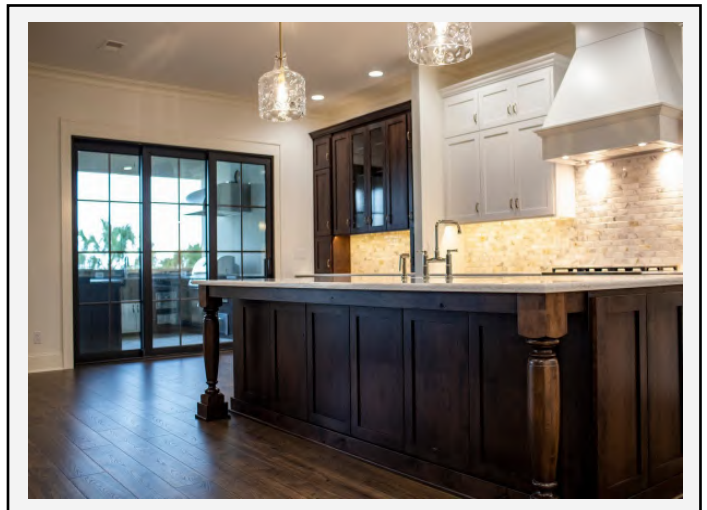

# CAROLINA BLUEWATER CONSTRUCTION

**BUILDING TOMORROW WITH AFFORDABLE QUALITY HOMES**

**910-575-7100**

**6934-9 BEACH DR SW, OCEAN ISLE BEACH, NC 28469**