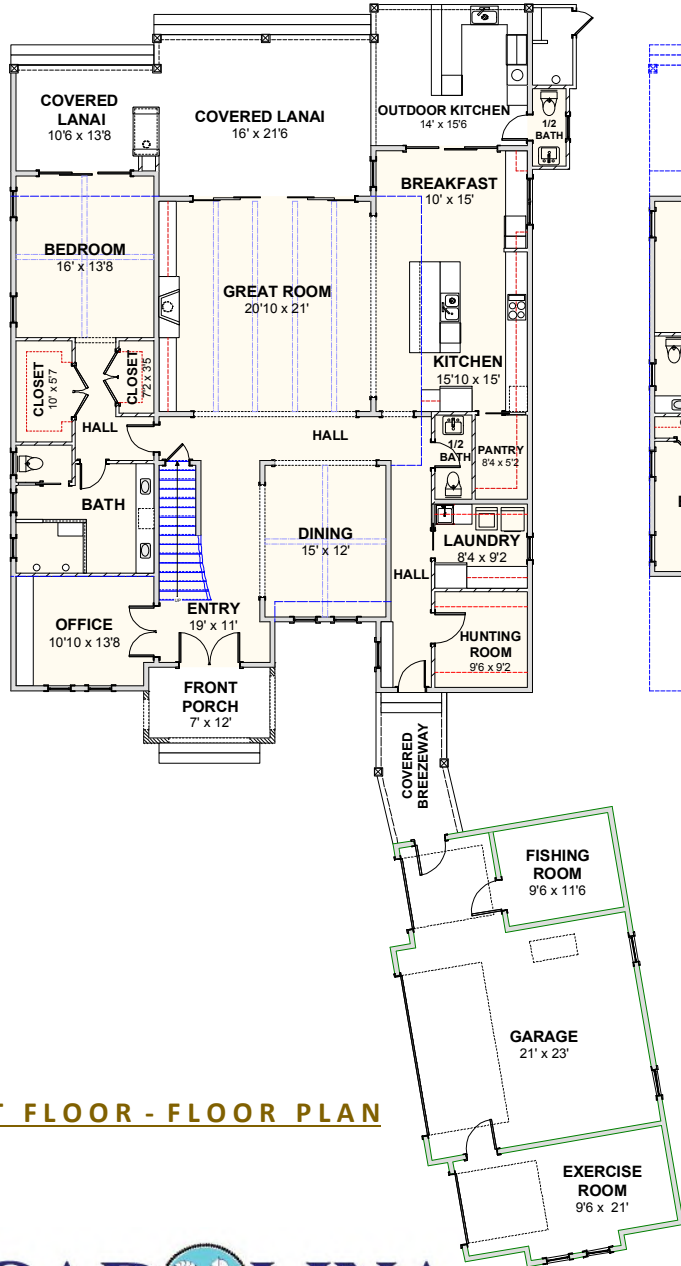

## **WATERWAY HOME 175**

**4,021 SQ FT | 5 BEDROOMS | 4 BATHS-2 HALF BATHS | 918 SQ FT PORCHES | 983 SQ FT GARAGE**

**WWW.CAROLINABLUEWATERCONSTRUCTION.COM**

# WATERWAY HOME 175

4,021 SQ FT | 5 BEDROOMS | 4 BATHS-2 HALF BATHS | 918 SQ FT PORCHES | 983 SQ FT GARAGE

66'-8" x 125'

1ST FLOOR - FLOOR PLAN

2ND FLOOR - FLOOR PLAN

**CAROLINA**  
**BLUEWATER**  
**CONSTRUCTION**