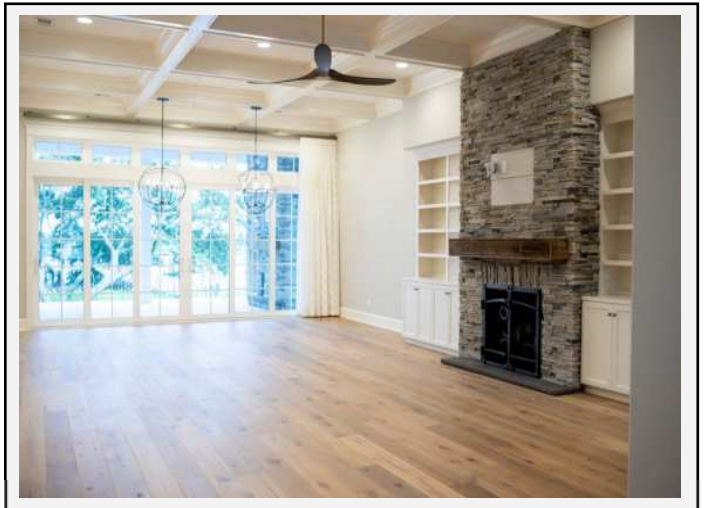

# CAROLINA BLUEWATER CONSTRUCTION

**BUILDING TOMORROW WITH AFFORDABLE QUALITY HOMES**

**910-575-7100**

**6934-9 BEACH DR SW, OCEAN ISLE BEACH, NC 28469**