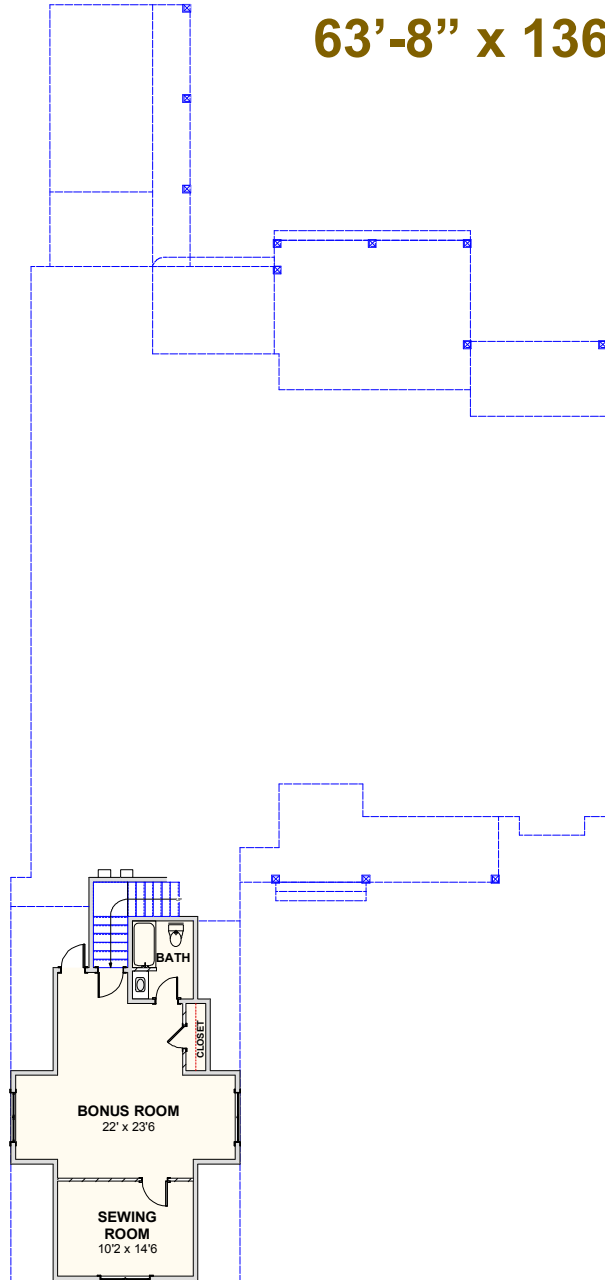

## **WATERWAY HOME 176**

**3,909 SQ FT | 4 BEDROOMS | 5 BATHS-2 HALF BATHS | 870 SQ FT PORCHES | 1,176 SQ FT GARAGE**

**WWW.CAROLINABLUEWATERCONSTRUCTION.COM**

# WATERWAY HOME 176

3,909 SQ FT | 4 BEDROOMS | 5 BATHS-2 HALF BATHS | 870 SQ FT PORCHES | 1,176 SQ FT GARAGE

**1ST FLOOR - FLOOR PLAN**

**63'-8" x 136'-6"**

**BONUS ROOM - FLOOR PLAN**

**CAROLINA**  
**BLUEWATER**  
**CONSTRUCTION**