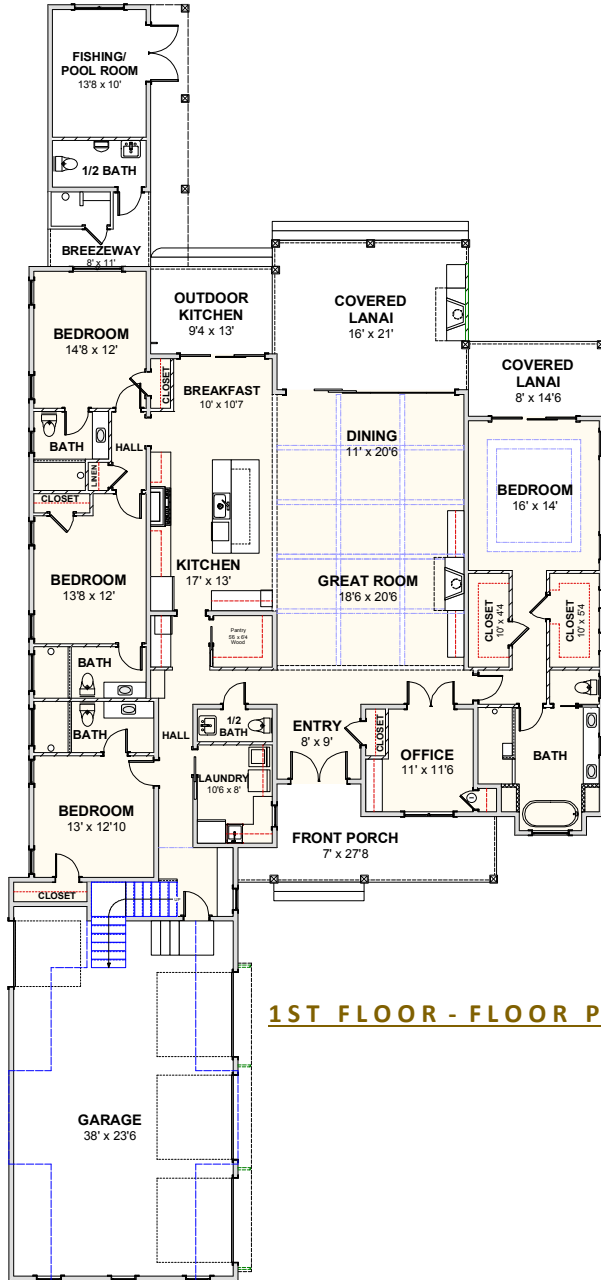

## **WATERWAY HOME 176**

**3,909 SQ FT | 4 BEDROOMS | 5 BATHS-2 HALF BATHS | 870 SQ FT PORCHES | 1,176 SQ FT GARAGE**

**WWW.CAROLINABLUEWATERCONSTRUCTION.COM**

# WATERWAY HOME 176

3,909 SQ FT | 4 BEDROOMS | 5 BATHS-2 HALF BATHS | 870 SQ FT PORCHES | 1,176 SQ FT GARAGE

**1ST FLOOR - FLOOR PLAN**

**63'-8" x 136'-6"**

**BONUS ROOM - FLOOR PLAN**

**CAROLINA**  
**BLUEWATER**  
**CONSTRUCTION**