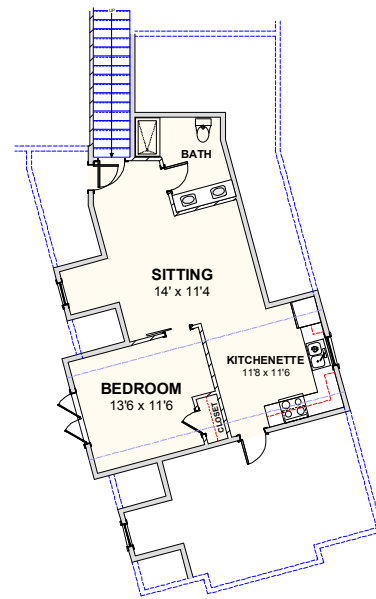

CAROLINA BLUEWATER CONSTRUCTION

BUILDING TOMORROW WITH AFFORDABLE QUALITY HOMES

910-575-7100

6934-9 BEACH DR SW, OCEAN ISLE BEACH, NC 28469

WATERWAY HOME 177

3,221 SQ FT | 4 BEDROOMS | 3 BATHS-1 HALF BATH | 748 SQ FT PORCHES | 2,022 SQ FT GARAGES

WWW.CAROLINABLUEWATERCONSTRUCTION.COM

WATERWAY HOME 177

3,221 SQ FT | 4 BEDROOMS | 3 BATHS-1 HALF BATH | 748 SQ FT PORCHES | 2,022 SQ FT GARAGES

90'-9" x 87'

1ST FLOOR - FLOOR PLAN

BONUS ROOM - FLOOR PLAN

COVERED GARAGE - FLOOR PLAN