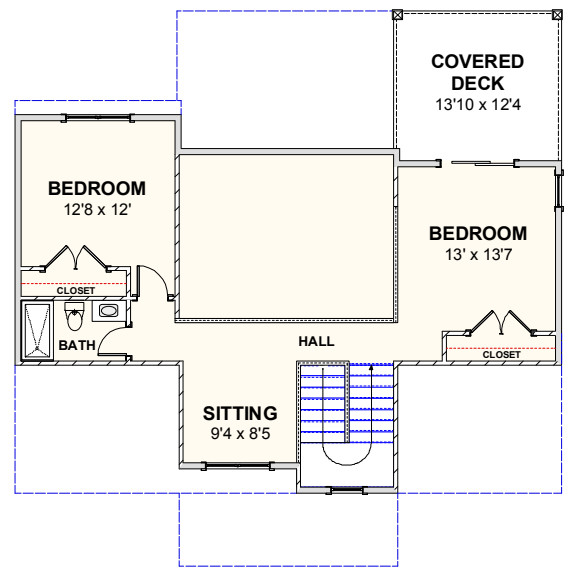

CAROLINA BLUEWATER CONSTRUCTION

BUILDING TOMORROW WITH AFFORDABLE QUALITY HOMES

910-575-7100

6934-9 BEACH DR SW, OCEAN ISLE BEACH, NC 28469

WATERWAY HOME 178

1,977 SQ FT | 3 BEDROOMS | 2 BATHS-1 HALF BATH | 648 SQ FT PORCHES | 621 SQ FT GARAGES

WWW.CAROLINABLUEWATERCONSTRUCTION.COM

WATERWAY HOME 178

1,977 SQ FT | 3 BEDROOMS | 2 BATHS-1 HALF BATH | 648 SQ FT PORCHES | 621 SQ FT GARAGES

69'-6" x 58'-3"

1ST FLOOR - FLOOR PLAN

2ND FLOOR - FLOOR PLAN

CAROLINA
BLUEWATER
CONSTRUCTION