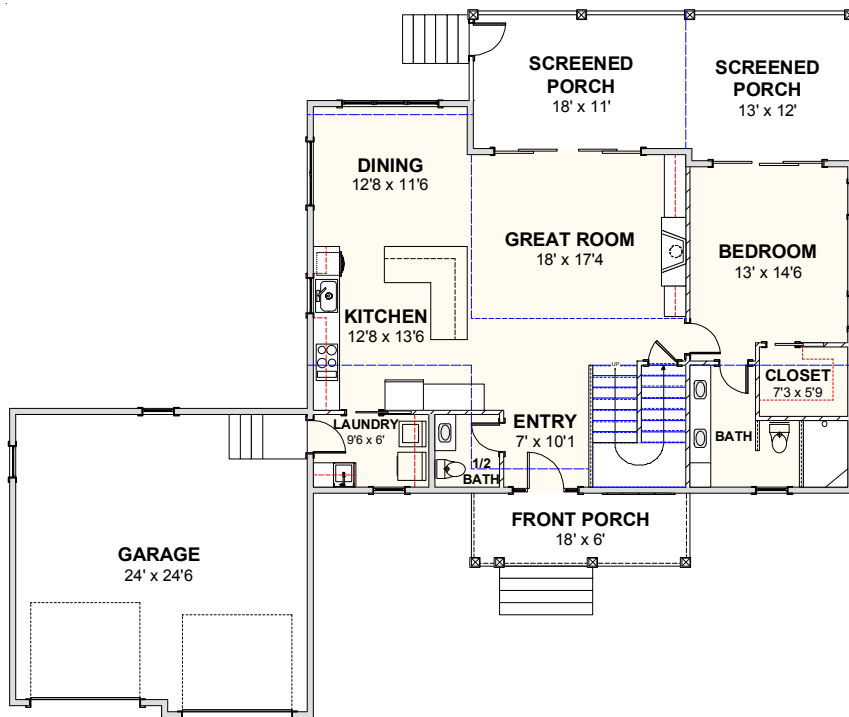

CAROLINA BLUEWATER CONSTRUCTION

BUILDING TOMORROW WITH AFFORDABLE QUALITY HOMES

910-575-7100

6934-9 BEACH DR SW, OCEAN ISLE BEACH, NC 28469

WATERWAY HOME 178

1,977 SQ FT | 3 BEDROOMS | 2 BATHS-1 HALF BATH | 648 SQ FT PORCHES | 621 SQ FT GARAGES

WWW.CAROLINABLUEWATERCONSTRUCTION.COM

WATERWAY HOME 178

1,977 SQ FT | 3 BEDROOMS | 2 BATHS-1 HALF BATH | 648 SQ FT PORCHES | 621 SQ FT GARAGES

69'-6" x 58'-3"

1ST FLOOR - FLOOR PLAN

2ND FLOOR - FLOOR PLAN

CAROLINA
BLUEWATER
CONSTRUCTION