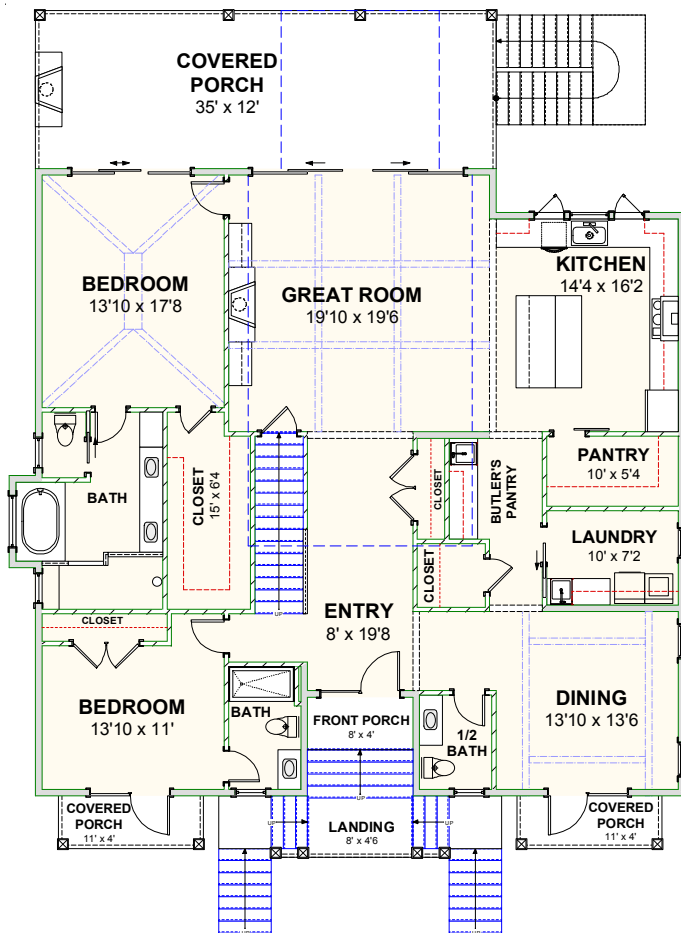

CAROLINA BLUEWATER CONSTRUCTION

BUILDING TOMORROW WITH AFFORDABLE QUALITY HOMES

910-575-7100

6934-9 BEACH DR SW, OCEAN ISLE BEACH, NC 28469

WATERWAY HOME 179

2,744 SQ FT | 3 BEDROOMS | 3 BATHS-1 HALF BATH | 684 SQ FT PORCHES | 1,288 SQ FT GARAGE

WWW.CAROLINABLUEWATERCONSTRUCTION.COM

WATERWAY HOME 179

2,744 SQ FT | 3 BEDROOMS | 3 BATHS-1 HALF BATH | 684 SQ FT PORCHES | 1,288 SQ FT GARAGE

51'4" x 64'4"

1ST FLOOR - FLOOR PLAN

2ND FLOOR - FLOOR PLAN

CAROLINA
BLUEWATER
CONSTRUCTION