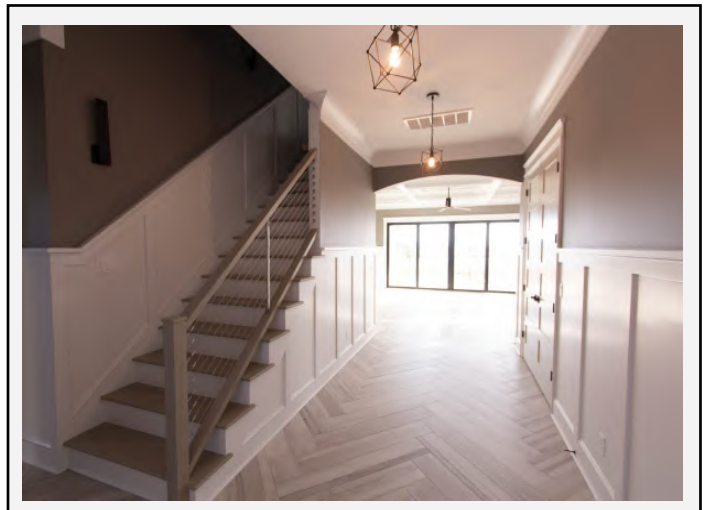

CAROLINA BLUEWATER CONSTRUCTION

BUILDING TOMORROW WITH AFFORDABLE QUALITY HOMES

910-575-7100

6934-9 BEACH DR SW, OCEAN ISLE BEACH, NC 28469

WATERWAY HOME 179

2,744 SQ FT | 3 BEDROOMS | 3 BATHS-1 HALF BATH | 684 SQ FT PORCHES | 1,288 SQ FT GARAGE