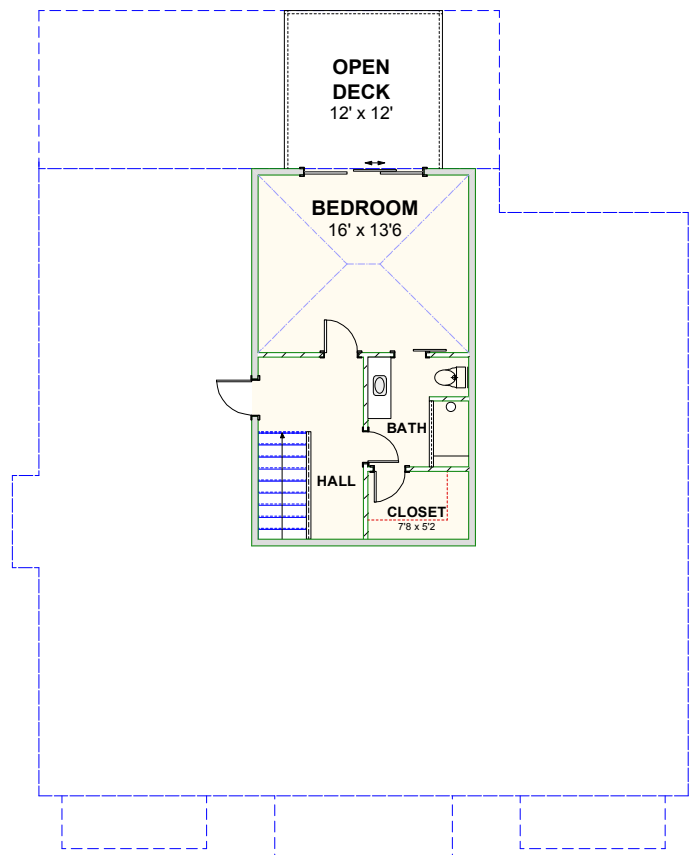

CAROLINA BLUEWATER CONSTRUCTION

BUILDING TOMORROW WITH AFFORDABLE QUALITY HOMES

910-575-7100

6934-9 BEACH DR SW, OCEAN ISLE BEACH, NC 28469

WATERWAY HOME 179

2,744 SQ FT | 3 BEDROOMS | 3 BATHS-1 HALF BATH | 684 SQ FT PORCHES | 1,288 SQ FT GARAGE

WWW.CAROLINABLUEWATERCONSTRUCTION.COM

WATERWAY HOME 179

2,744 SQ FT | 3 BEDROOMS | 3 BATHS-1 HALF BATH | 684 SQ FT PORCHES | 1,288 SQ FT GARAGE

51'4" x 64'4"

1ST FLOOR - FLOOR PLAN

2ND FLOOR - FLOOR PLAN

CAROLINA
BLUEWATER
CONSTRUCTION