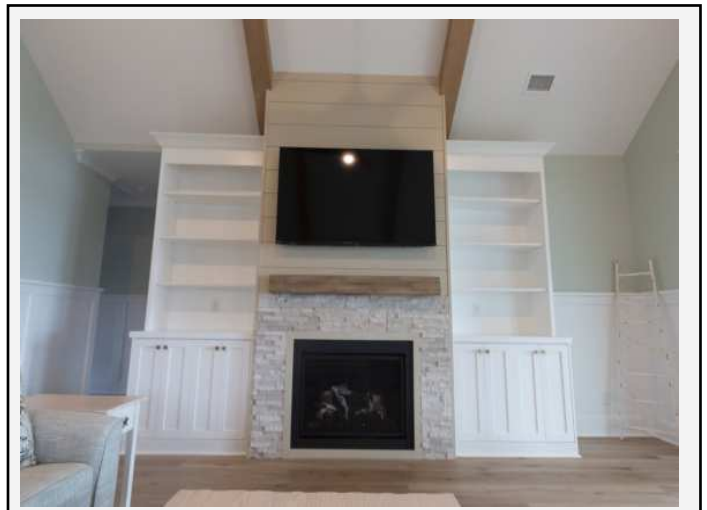

CAROLINA BLUEWATER CONSTRUCTION

BUILDING TOMORROW WITH AFFORDABLE QUALITY HOMES

910-575-7100

6934-9 BEACH DR SW, OCEAN ISLE BEACH, NC 28469

WATERWAY HOME 181

1,918 SQ FT | 3 BEDROOMS | 2 BATHS | 305 SQ FT PORCHES

WWW.CAROLINABLUEWATERCONSTRUCTION.COM

WATERWAY HOME 181

1,918 SQ FT | 3 BEDROOMS | 2 BATHS | 305 SQ FT PORCHES

55'9" x 53'

1ST FLOOR - FLOOR PLAN

CAROLINA
BLUEWATER
CONSTRUCTION

910-575-7100

BUILDING TOMORROW WITH AFFORDABLE QUALITY HOMES
6934-9 BEACH DR SW, OCEAN ISLE BEACH, NC 28469
WWW.CAROLINABLUEWATERCONSTRUCTION.COM