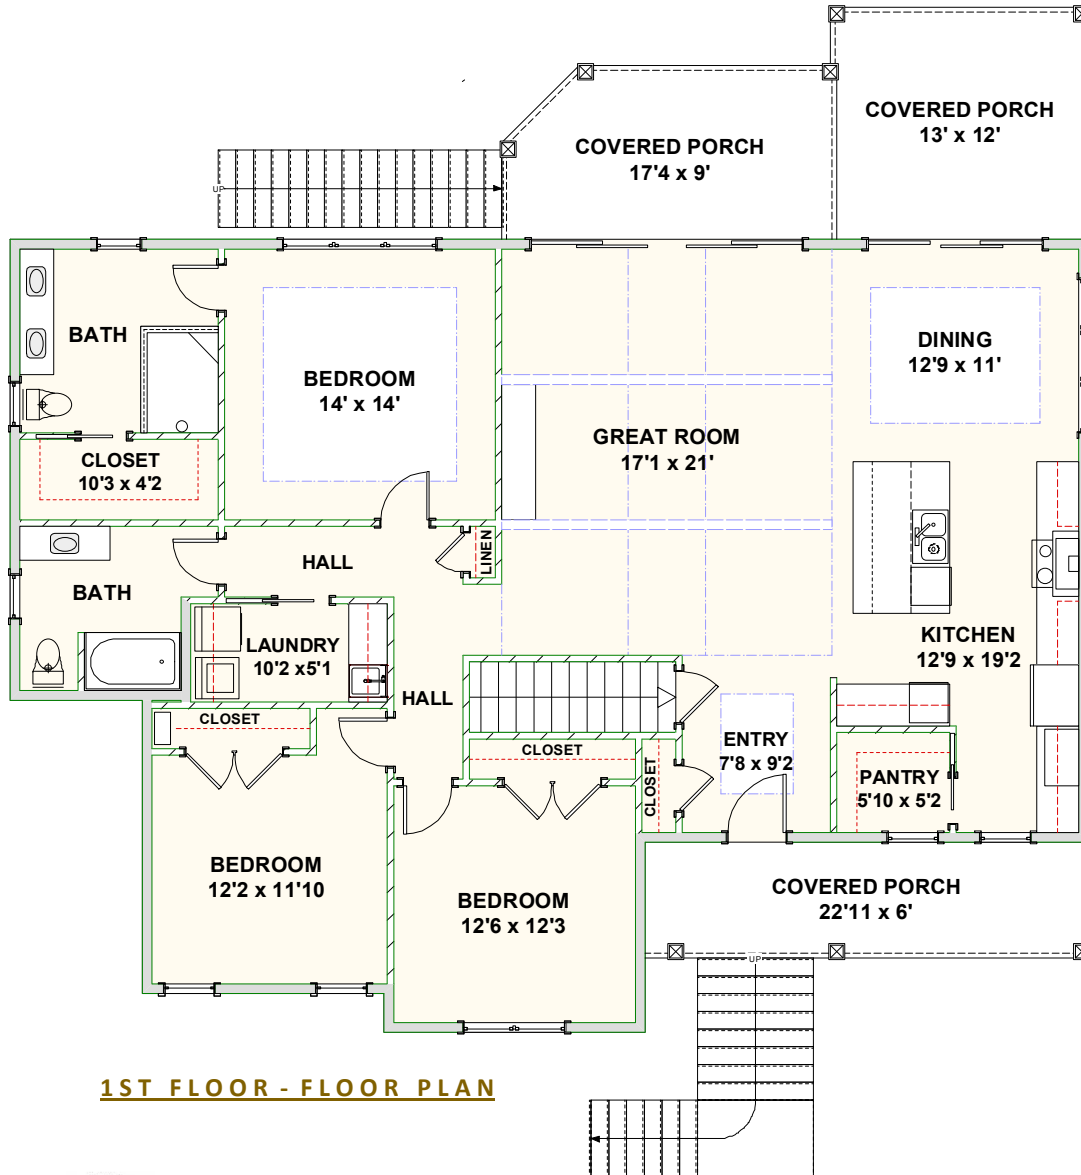

CAROLINA BLUEWATER CONSTRUCTION

BUILDING TOMORROW WITH AFFORDABLE QUALITY HOMES

910-575-7100

6934-9 BEACH DR SW, OCEAN ISLE BEACH, NC 28469

WATERWAY HOME 181

1,918 SQ FT | 3 BEDROOMS | 2 BATHS | 305 SQ FT PORCHES

WWW.CAROLINABLUEWATERCONSTRUCTION.COM

WATERWAY HOME 181

1,918 SQ FT | 3 BEDROOMS | 2 BATHS | 305 SQ FT PORCHES

55'9" x 53'

1ST FLOOR - FLOOR PLAN

CAROLINA
BLUEWATER
CONSTRUCTION

910-575-7100

BUILDING TOMORROW WITH AFFORDABLE QUALITY HOMES
6934-9 BEACH DR SW, OCEAN ISLE BEACH, NC 28469
WWW.CAROLINABLUEWATERCONSTRUCTION.COM