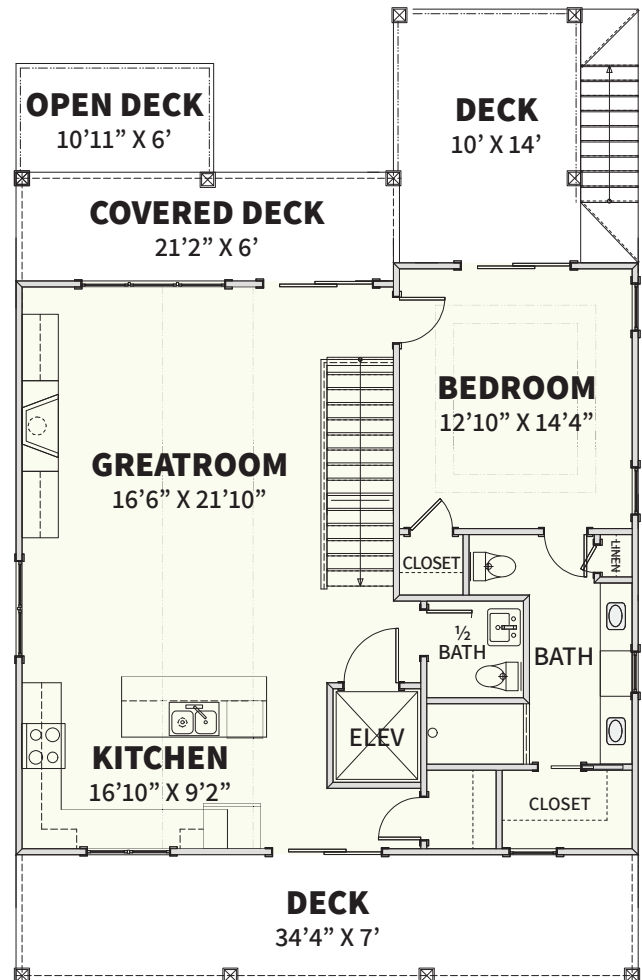

## **BEACH HOME 134**

**2,200 SQ.FT. | 4 BEDROOMS | 3-1/2 BATHS | 1,329 SQ.FT DECKS**

**WWW.CAROLINABLUEWATERCONSTRUCTION.COM**

# BEACH HOME 134

2,200 SQ.FT. | 4 BEDROOMS | 3-1/2 BATHS | 1,329 SQ.FT DECKS

34'4" X 53'8"

1ST FLOOR FLOOR PLAN

3RD FLOOR DECK PLAN

2ND FLOOR FLOOR PLAN

**CAROLINA**  
**BLUEWATER**  
**CONSTRUCTION**

910-575-7100