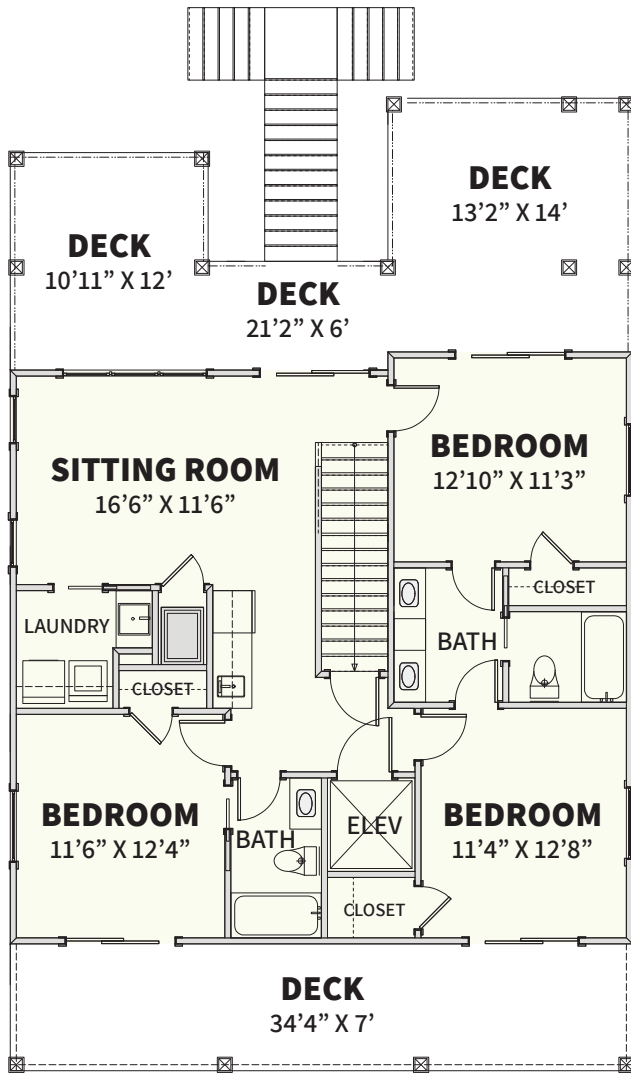

## **BEACH HOME 134**

**2,200 SQ.FT. | 4 BEDROOMS | 3-1/2 BATHS | 1,329 SQ.FT DECKS**

**WWW.CAROLINABLUEWATERCONSTRUCTION.COM**

# BEACH HOME 134

2,200 SQ.FT. | 4 BEDROOMS | 3-1/2 BATHS | 1,329 SQ.FT DECKS

34'4" X 53'8"

1ST FLOOR FLOOR PLAN

3RD FLOOR DECK PLAN

2ND FLOOR FLOOR PLAN

**CAROLINA**  
**BLUEWATER**  
**CONSTRUCTION**

910-575-7100