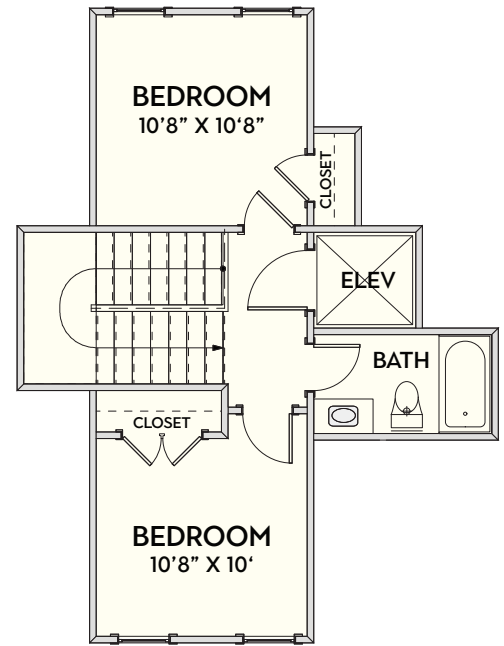

CAROLINA BLUEWATER CONSTRUCTION

Building Tomorrow with Affordable Quality Homes

910-575-7100

6934-9 Beach Dr SW, Ocean Isle Beach, NC 28469

BEACH HOME 163

1,703 Sq.Ft. | 4 BEDROOMS | 3 BATHS | 336 Sq.Ft DECKS

www.CarolinaBluewaterConstruction.com

BEACH HOME 163

1,703 Sq.Ft. | 4 BEDROOMS | 3 BATHS | 336 Sq.Ft DECKS

DIMENSIONS: 31'4" x 57'4"

1ST FLOOR

2ND FLOOR

Building Tomorrow with Affordable Quality Homes

910-575-7100