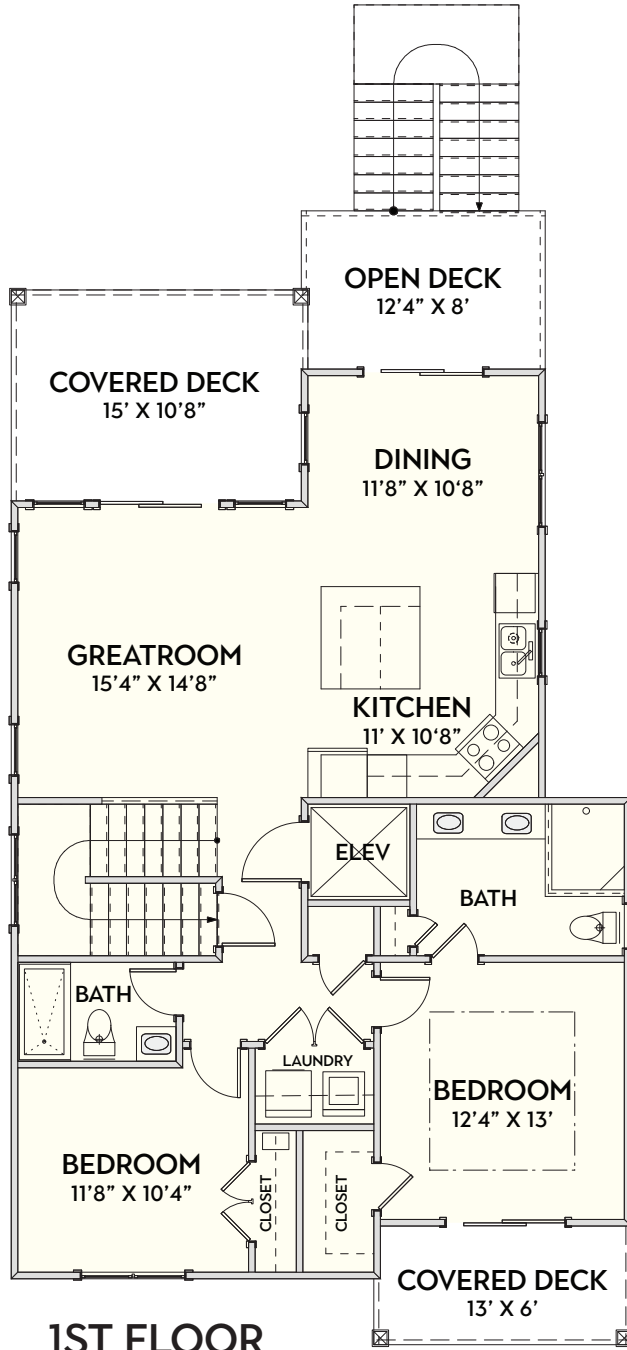

CAROLINA BLUEWATER CONSTRUCTION

Building Tomorrow with Affordable Quality Homes

910-575-7100

6934-9 Beach Dr SW, Ocean Isle Beach, NC 28469

BEACH HOME 163

1,703 Sq.Ft. | 4 BEDROOMS | 3 BATHS | 336 Sq.Ft DECKS

www.CarolinaBluewaterConstruction.com

BEACH HOME 163

1,703 Sq.Ft. | 4 BEDROOMS | 3 BATHS | 336 Sq.Ft DECKS

DIMENSIONS: 31'4" x 57'4"

1ST FLOOR

2ND FLOOR

Building Tomorrow with Affordable Quality Homes

910-575-7100